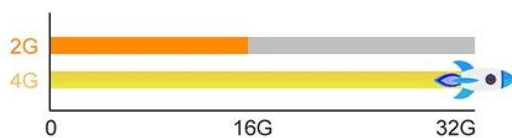

 DLNA  Airplay  Miracast

Dual wifi design and stable performance

2.4:100Mbps

Stronger penetration & More Stable

5G:250Mbps

Faster Transmission & Load Quickly

2.4+5G:400Mbps

Built-in T2TR, more efficient and stable

Android 9.0

application installation is more flexible

- More stable with applications
- Save 25% RAM in Spacet
- Faster & Safer responses

Download more apps

Amlogic S905X3 Quad Core

Faster, Smarter and More Powerful

4GB DDR3	32GB eMMC	Ultra-fast running speed
		Professional image processing

8K & 3D

The perfect combination of 8K and 3D, bring you a 3D visual experience
Feel the shock of the 3D cinema at home

H.265 Makes 8K within Reach