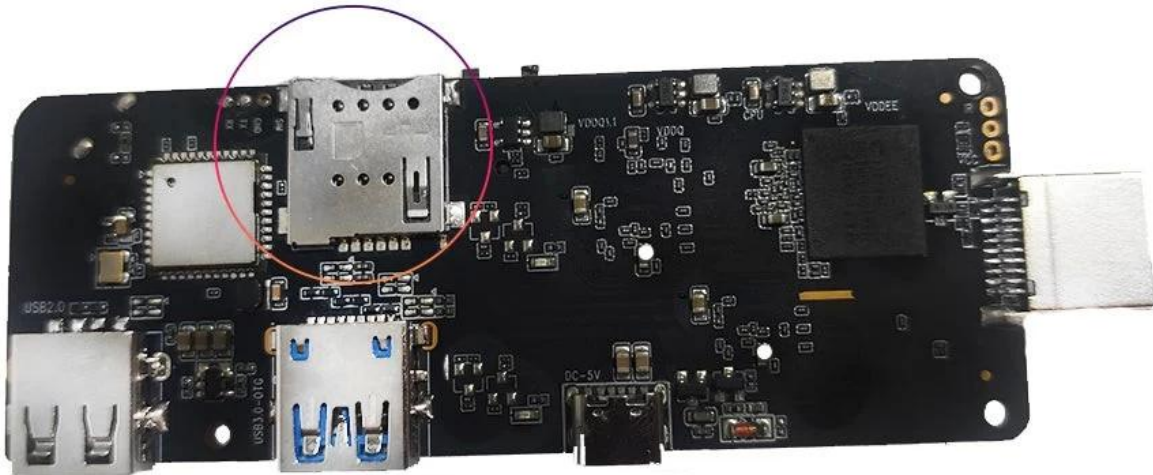

<ul style="list-style-type: none"> 1* LED RTC USB 	<ul style="list-style-type: none"> 1* LED, RTC, USB
<ul style="list-style-type: none"> AC100-240V 50/60Hz, 5V/2A 	<ul style="list-style-type: none"> AC100-240V 50/60Hz, 5V/2A
<ul style="list-style-type: none"> KODI 	<ul style="list-style-type: none"> KODI
<ul style="list-style-type: none"> HDMI IR USB BT 2.4GHz 	<ul style="list-style-type: none"> HDMI, IR, USB BT, 2.4GHz

SIM card slot

Android IPTV Android TV Box WCDMA 3G/4G LTE

Android IPTV

Android IPTV

WCDMA 3G/4G LTE

Android TV Box

Android TV Box

Android TV Box