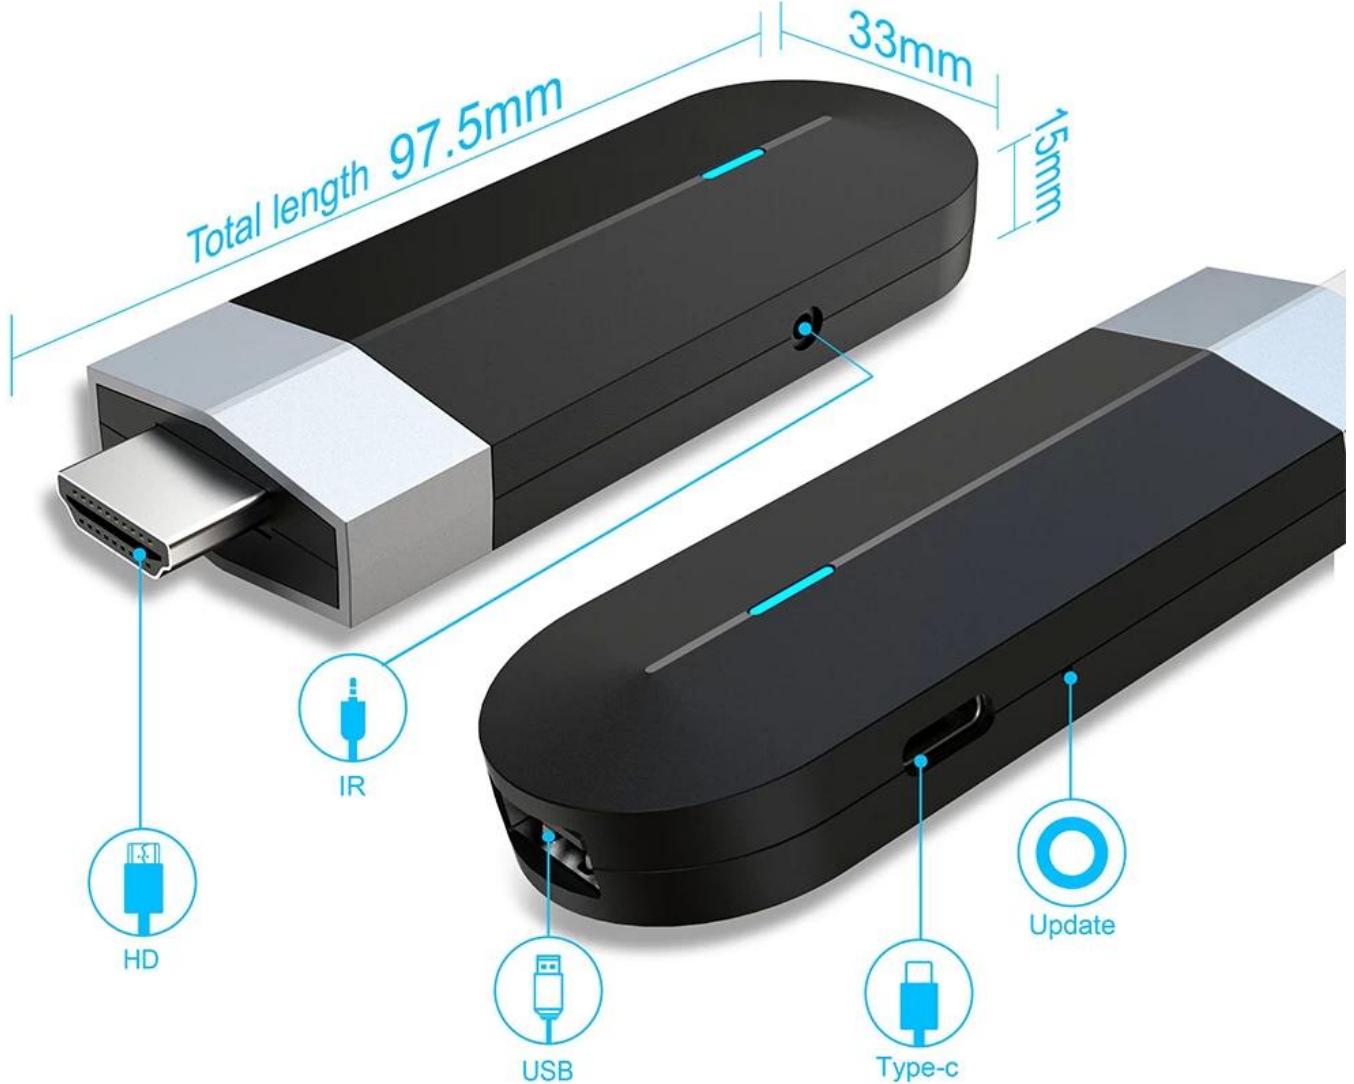

Interface & Dimension

Convenient, fast, rechargeable and data transmission type-C of the interface

Amlogic S905Y4 SoC 四核 Quad Core 处理器 ARM Cortex-A35 集成 Mali-G31 MP2 图形处理器 支持 H.265, VP9 视频 AV1 编解码器 4K@120fps 8K HDR 输出

Amlogic S905Y4 处理器 A35 集成 Cortex-A55 处理器 32% 性能提升 Cortex-A55

Amlogic S905Y4 SoC 集成 12 核 ARM Cortex-A35 处理器 1.8 GHz 支持 HDMI 2.1 4K@120fps 8K, 支持 USB 3.0, eMMC, 10/100 网络接口 8 核

Amlogic S905Y4 SoC Quad Core 处理器 ARM Cortex-A35 集成 2 GHz