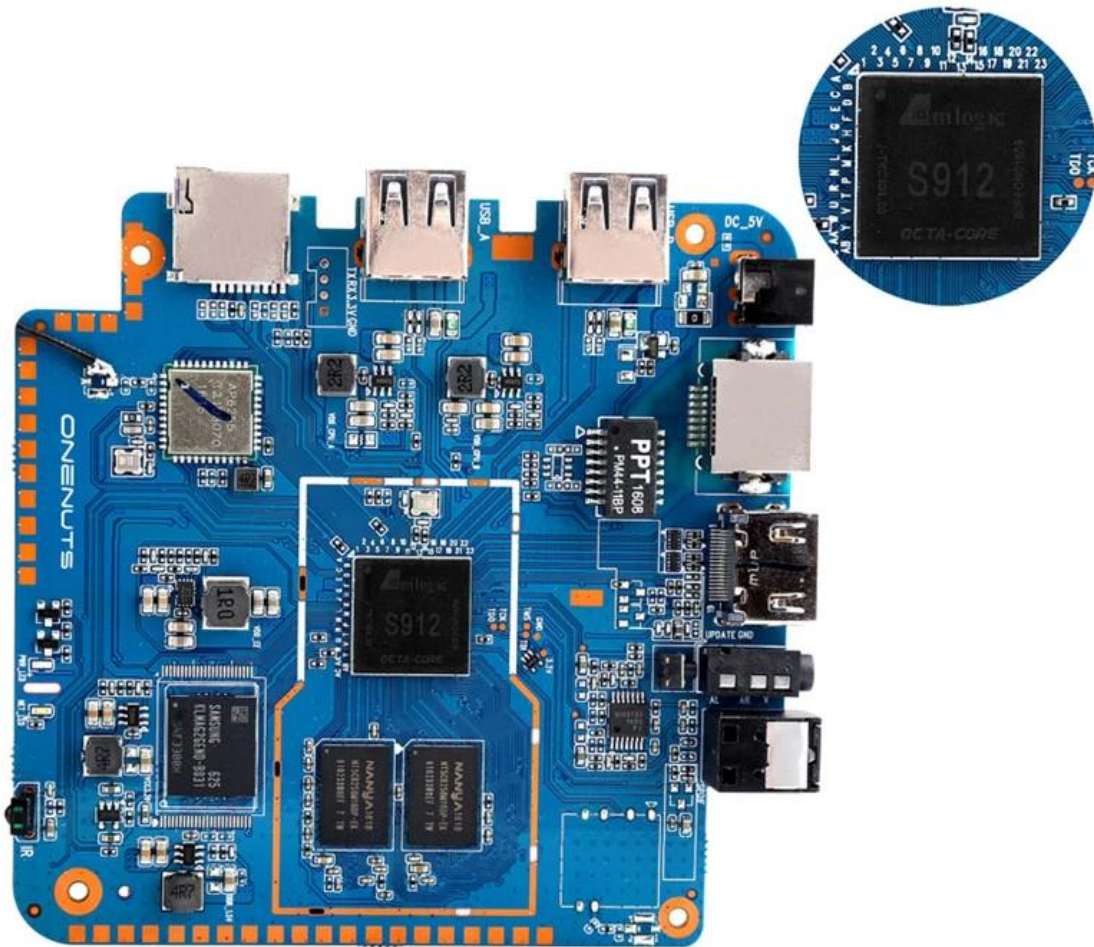

With Bluetooth headphone, enjoy your happy private world.

Young Look

Model No.	ONENUTS Nut 1
CPU	Amlogic S912 octa-core ARM Cortex A53 processor @ up to 2.0GHz
GPU	ARM Mail-T820MP3 GPU up to 750MHz(DVFS)
ROM	2GB DDR3
Internal Storage	16GB eMMC flash and SD slot up to 32GB
Video Docoder	VP9-10/H.265 up to 4Kx2K@60fps
HDMI	HDMI 2.0a up to 4K @ 60Hz with CEC and HDR support, and AV port

OTA Update

Support background auto upgrade and offer you the newest experience.

Product structure

What is in the box?

Portable & Environmental EVA Bag

Motherboard Show

Android TV Box 3G/4G Wi-Fi HDMI WCDMA 4G / 3G:

1. 3G/4G:

Android TV Box 3G/4G Wi-Fi HDMI WCDMA 4G / 3G:

2. HDMI:

HDMI HD 4K

3. WCDMA 4G / 3G:

WCDMA 4G/3G
Google Play Store

4. Android TV:

Android TV
Google Play Store