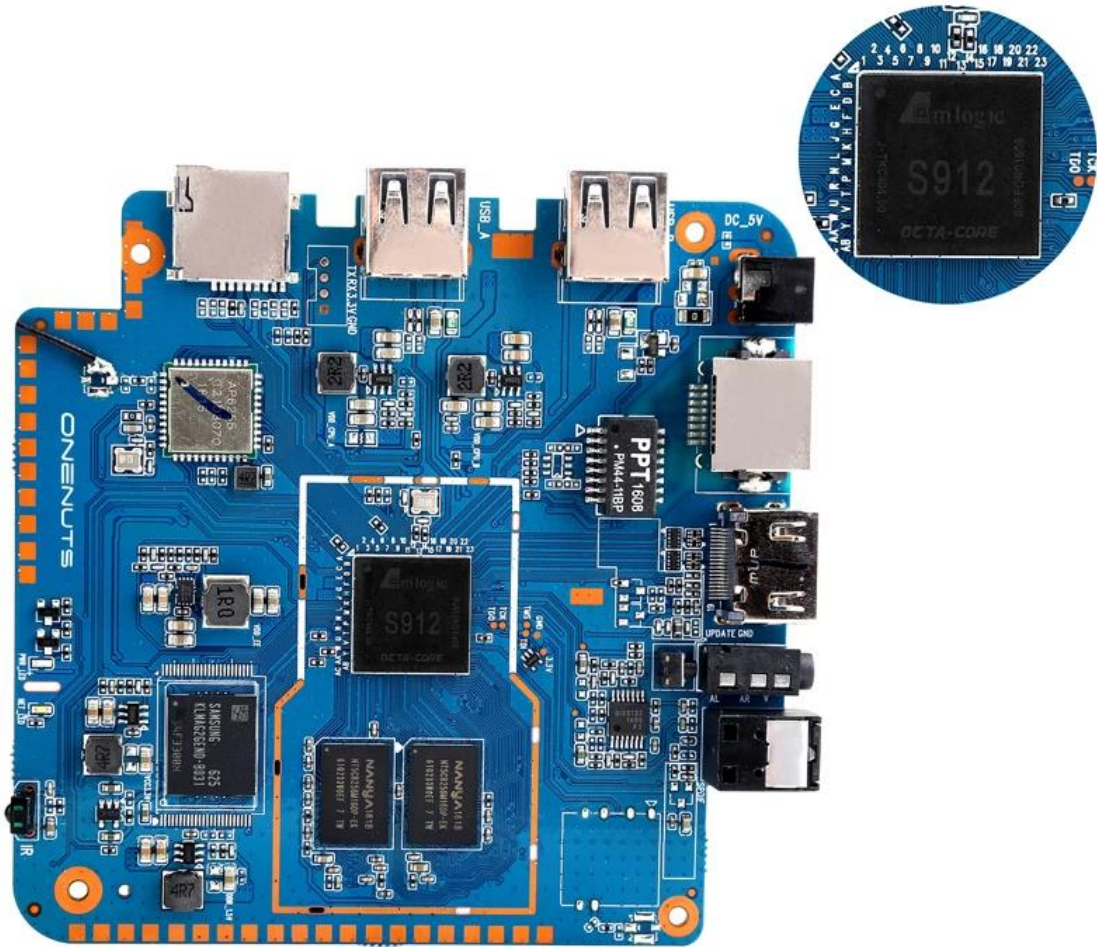

OTA Update

Support background auto upgrade and offer you the newest experience.

Product structure

What is in the box?

Portable & Environmental EVA Bag

Motherboard Show

Android TV Box
Android TV

Android TV
RAM