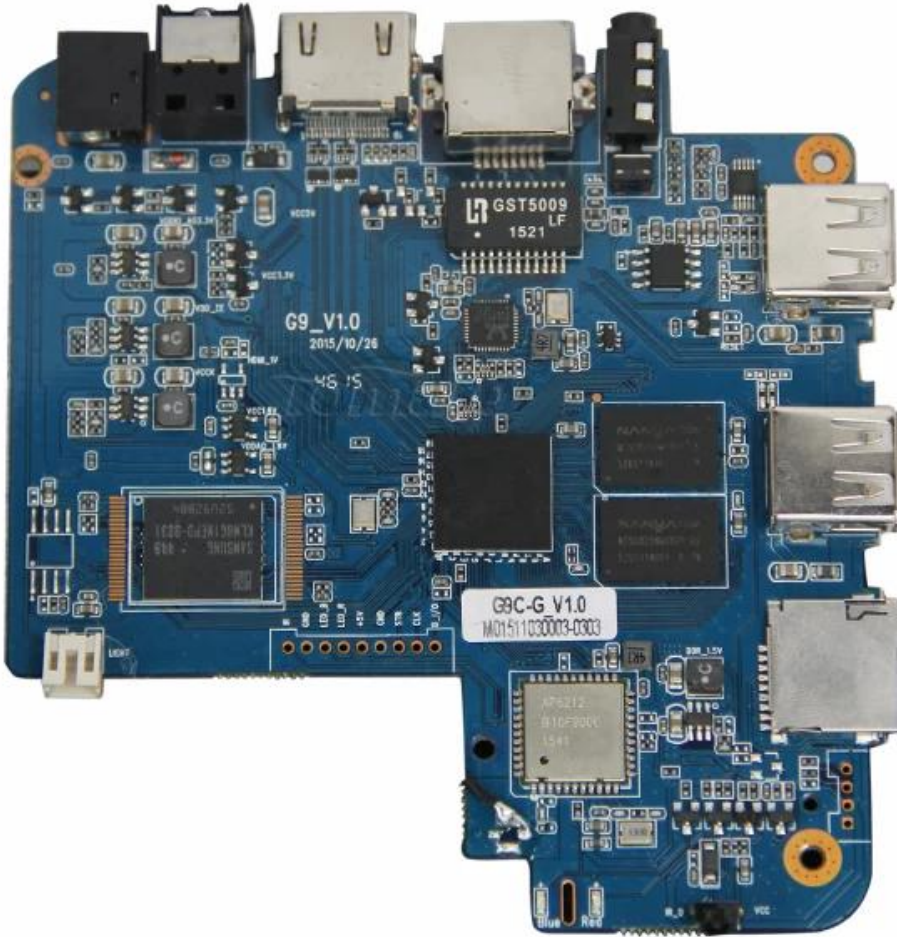

# Android Quad Core G9C

Amlogic S905 Quad Core WiFi Device Smart Box  
Watch TV Channels Through Wifi or Internet

- DRM
- 64-Bit Quad Core Cortex A53
- H.265 @60fps
- 4K
- HDMI 2.0 HDCP 2.2
- TSMC 28NM

G9C

Amlogic S905 Quad Core WiFi Device Smart Box	
Model	G9C
Processor	Amlogic S905 Quad Core ARM Cortex™ -A53 CPU 2.0 GHz (DVFS)
GPU	Penta-Core Mali-450 750Mhz
Storage	8GB
RAM	1GB DDR3
Power Supply	
Power	5V/2A
LED	Power: Red; Standby: Blue
OS & Software	
OS	Android™ 5.1
3D	3D-HD 1080Px2
Video	HD MPEG1/2/4, H.264 /H.265, HD VC-1, RM/RMVB, Xvid/DivX3/4/5/6, RealVideo8/9/10, HEVC MP-10
Audio	Avi/Rm/Rmvb/Ts/Vob/Mkv/Mov/ISO/Wmv/Asf/Flv/Dat/Mpg/Mpeg/MP4
Subtitles	MP3/WMA/AAC/WAV/OGG/AC3/DDP/TrueHD/DTS/DTS/HD/FLAC
Image	HD JPEG/BMP/GIF/PNG/TIFF
USB	2 USB 2.0 U Disk USB HDD
Storage	SD™ /SDHC/MMC
HDD	FAT16/FAT32/NTFS
Connectivity	WiFi/SMI/SSA/IDXUSB
Resolution	SD / HD / 4K2K Ultra HD
OSD	On-Screen Display
Network	1000M, RJ-45 (IEEE 802.3 10/100/1000 Gigabit)
Bluetooth	IEEE802.11 b/g/n Bluetooth™ 4.1EDR
Wireless	USB 2.4GHz Wireless USB 2.4GHz
HDMI™	HDMI™ 2.0 (CEC HDCP 2.2), 4K*2K @60 fps
AV	AV
3D	3D
SPDIF/IEC958	SPDIF/IEC958
IPTV OTT	IPTV OTT
Features	
Features	Miracast, Kodi, Airplay, Skype Chatting, Picasa, Youtube, Flicker, Facebook, etc.

# Picture Show

Indicator Light Port

Micro SD Card

USB

USB

AV Port

RJ 45 ETHERNET

HDMI™

Optical Port

Power Port