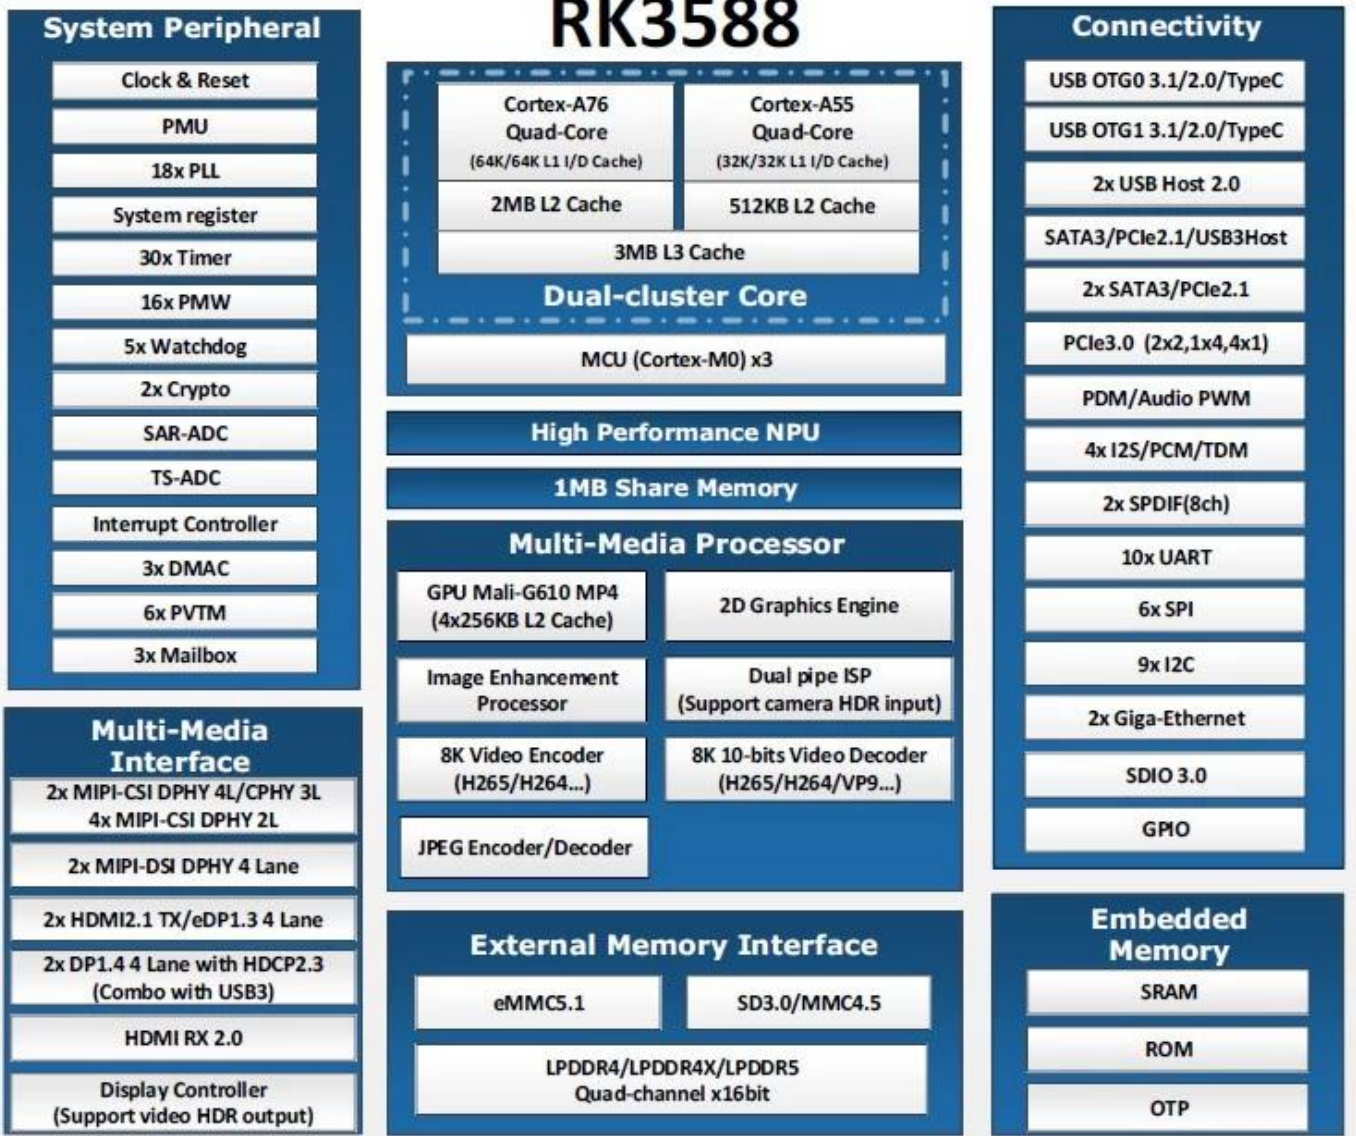

# Android Octa-Core RK3588

**Rockchip**  
**RK3588**  
A high performance, low power AIoT processor

The graphic features the Rockchip logo and the model number RK3588 in a stylized font. Below the model number is the tagline "A high performance, low power AIoT processor". The background is a dark blue with glowing circuit traces and a central image of the RK3588 chip itself, which is a square package with a blue and yellow design.

## Typical Application Diagram – AIoT

# Android Octa-Core RK3588

Android TV Octa-Core RK3588

Android TV Octa-Core RK3588 8K, Wi-Fi 6E, AIoT

Android TV Octa-Core RK3588

1. **8K:** 8K
2. **Octa-Core:** RK3588
3. **Wi-Fi 6E:**
4. **AIoT:** AIoT
5. **:**