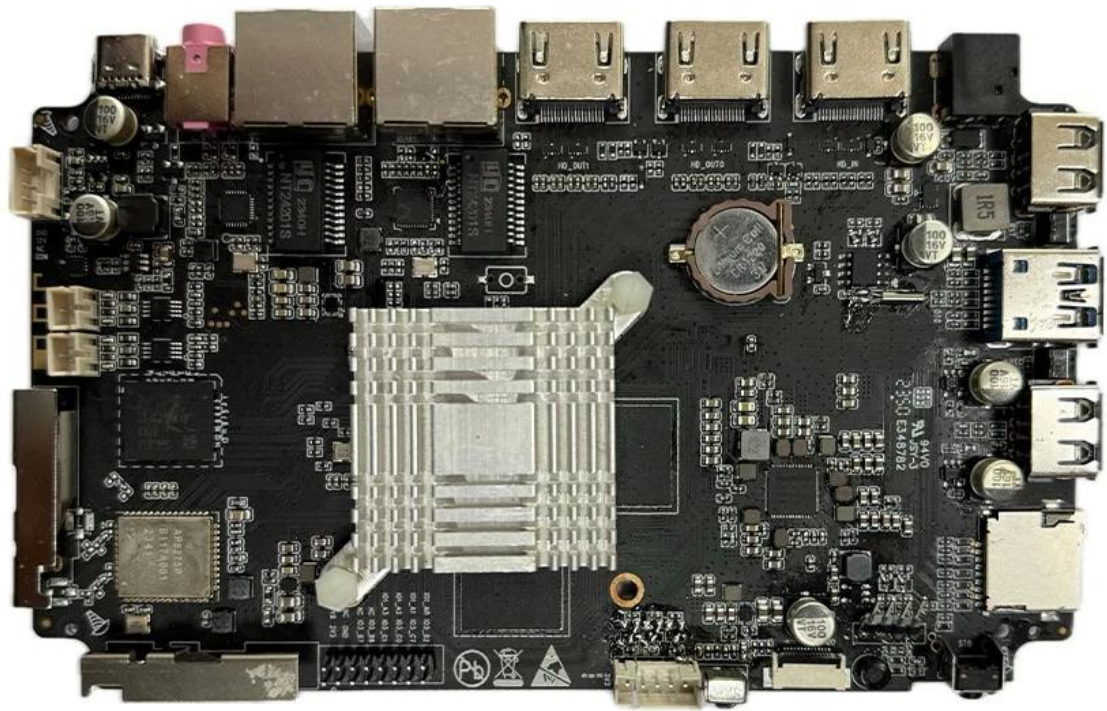

# Android Octa-Core RK3588

**Rockchip**  
**RK3588**  
A high performance, low power AIoT processor

The graphic features the Rockchip logo and the model number RK3588 in a stylized font. Below the model number is the tagline "A high performance, low power AIoT processor". The background is a dark blue with glowing circuit traces and a central image of the RK3588 chip itself, which is a square package with a blue and yellow design.

## Typical Application Diagram – AIoT

# Android Octa-Core RK3588

Android TV Octa-Core RK3588

Android TV Octa-Core RK3588 8K, Wi-Fi 6E, AIoT

Android TV Octa-Core RK3588

1. **8K:** 8K
2. **Octa-Core:** RK3588
3. **Wi-Fi 6E:**
4. **AIoT:** AIoT
5. **:**

Android TV Octa-Core RK3588

Android TV Octa-Core RK3588

- RK3588 Octa-Core
- 8K
- Wi-Fi 6E
- AIoT:
- :