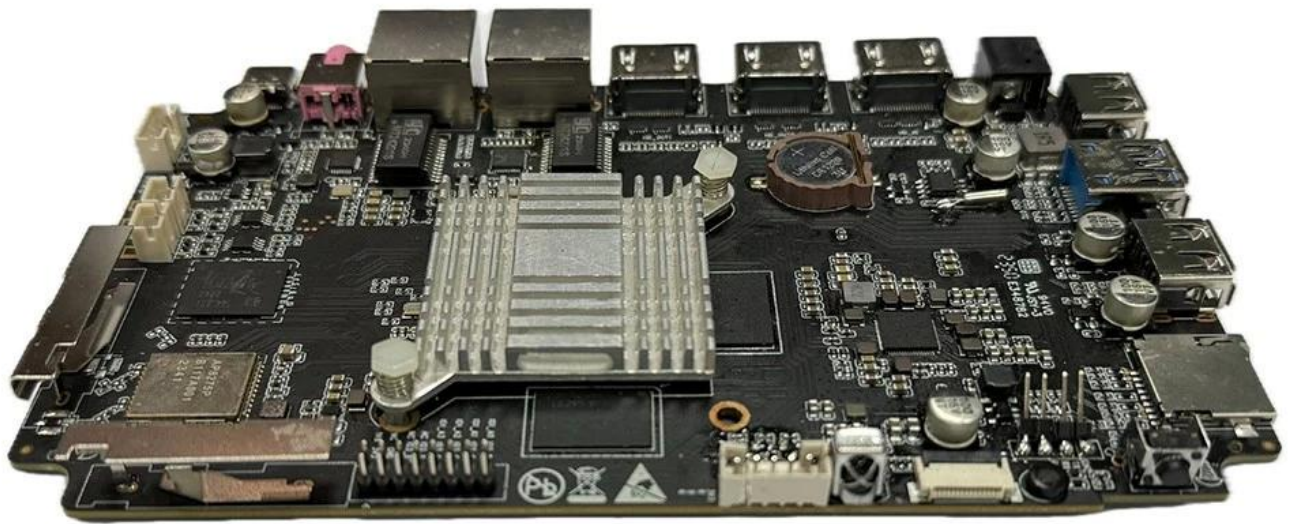

# Android Octa-Core RK3588

**Rockchip**  
**RK3588**  
A high performance, low power AIoT processor

The graphic features the Rockchip logo and the model number RK3588 in a stylized font. Below the model number is the tagline "A high performance, low power AIoT processor". The background is a dark blue with glowing circuit traces and a central image of the RK3588 chip itself, which is a square package with a blue and yellow design.

## Typical Application Diagram – AIoT

# Android Octa-Core RK3588

Android TV Octa-Core RK3588

Android TV Octa-Core RK3588 8K, Wi-Fi 6E, AIoT

Android TV Octa-Core RK3588

1. **8K:** 8K
2. **Octa-Core:** RK3588
3. **Wi-Fi 6E:**
4. **AIoT:** AIoT
5. **:**

Android TV Octa-Core RK3588

Android TV Octa-Core RK3588

- RK3588 Octa-Core
- 8K
- Wi-Fi 6E
- AIoT:
- :