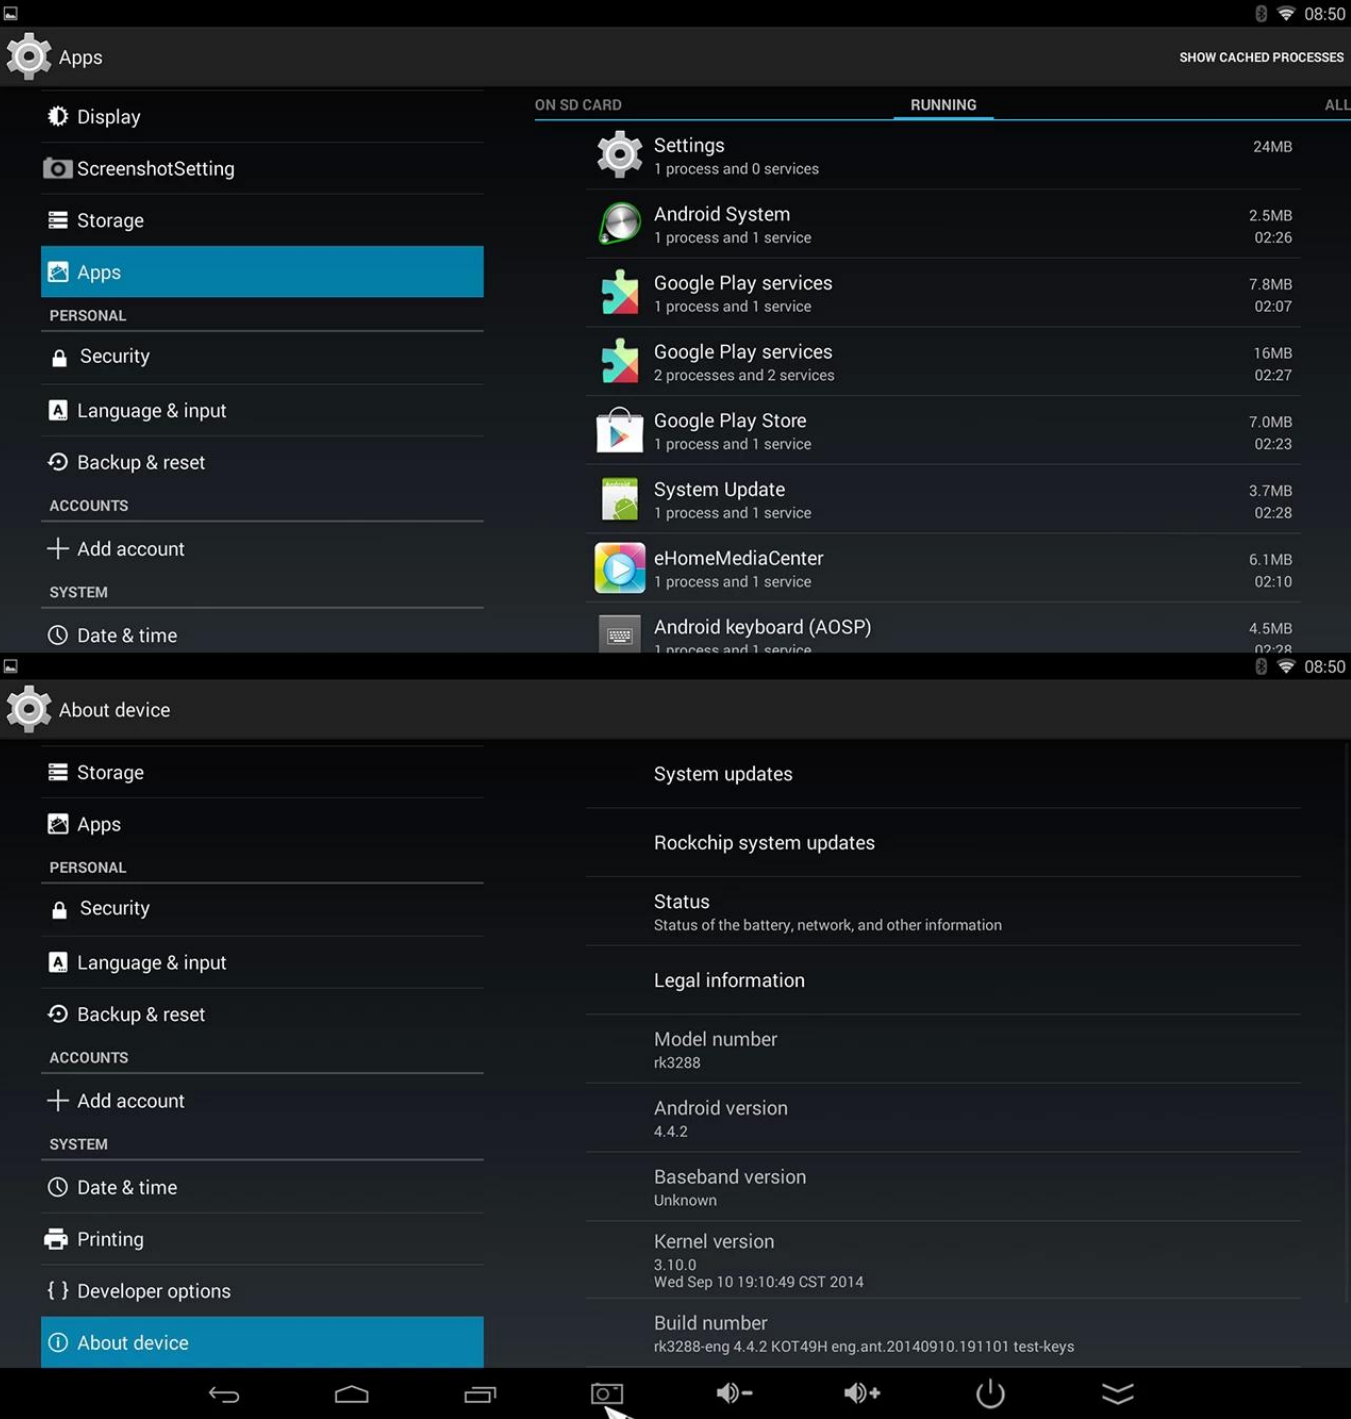

mini BOX

mini BOX

mini BOX

Wi-Fi

WIRELESS & NETWORKS

- Wi-Fi ON
- Bluetooth ON
- Ethernet
- Data usage
- More...

DEVICES

- Tomato

Status	Connected
Signal strength	Good
Link speed	65Mbps
Security	WPA2 PSK

08:49

Ethernet

- Bluetooth ON
- Ethernet ON
- Data usage
- More...

DEVICES

- USB
- Sound
- Display

Ethernet

Ethernet is enabled

MAC
5a:d0:02:2b:4a:4a

IP address
0.0.0.0

netmask
0.0.0.0

gateway
0.0.0.0

dns1
0.0.0.0

08:50

Storage

- Display
- ScreenshotSetting
- Storage
- Apps

PERSONAL

- Security
- Language & input
- Backup & reset

INTERNAL STORAGE

Total space	1.91 GB
Available	1.61 GB
Apps (app data & media content)	288 MB
Cached data	54.93 MB

08:55

CPU-Z SOC SYSTEM BATTERY SENSORS ABOUT