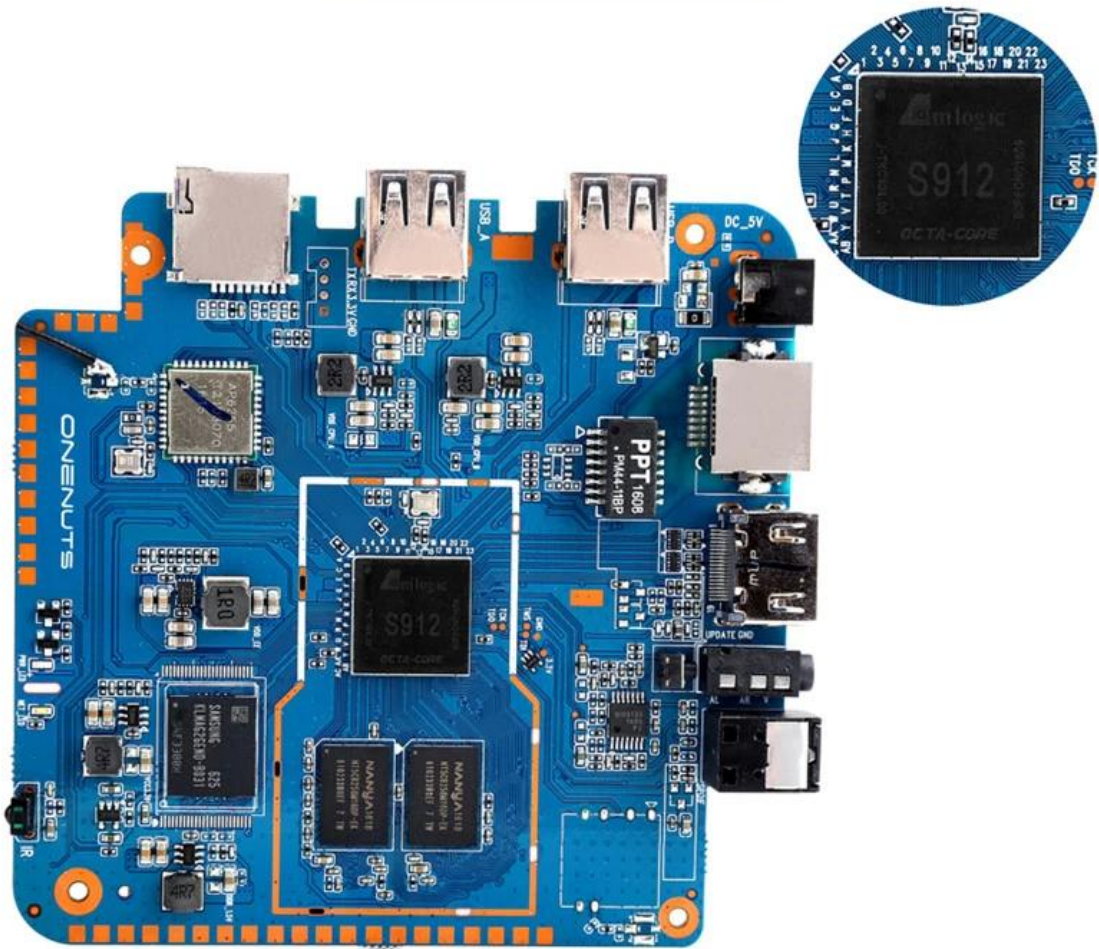

With Bluetooth headphone, enjoy your happy private world.

Young Look

Model No.	ONENUTS Nut 1
CPU	Amlogic S912 octa-core ARM Cortex A53 processor @ up to 2.0GHz
GPU	ARM Mail-T820MP3 GPU up to 750MHz(DVFS)
ROM	2GB DDR3
Internal Storage	16GB eMMC flash and SD slot up to 32GB
Video Docoder	VP9-10/H.265 up to 4Kx2K@60fps
HDMI	HDMI 2.0a up to 4K @ 60Hz with CEC and HDR support, and AV port

OTA Update

Support background auto upgrade and offer you the newest experience.

Product structure

What is in the box?

Portable & Environmental EVA Bag

Motherboard Show

Full HD
1080p
1920x1080

Full HD 1080p:

1. Full HD: 1080p Full HD (1080p)
1920x1080
2. Full HD 1080p: 1080p Full HD 1080p Netflix, Hulu, Amazon Prime Video, YouTube 1080p Full HD 1080p

3. 無線LAN機能: Wi-Fi
USB,
microSD 拡張機能 DLNA

4. 機能:
機能
機能

5. 機能:
機能
機能