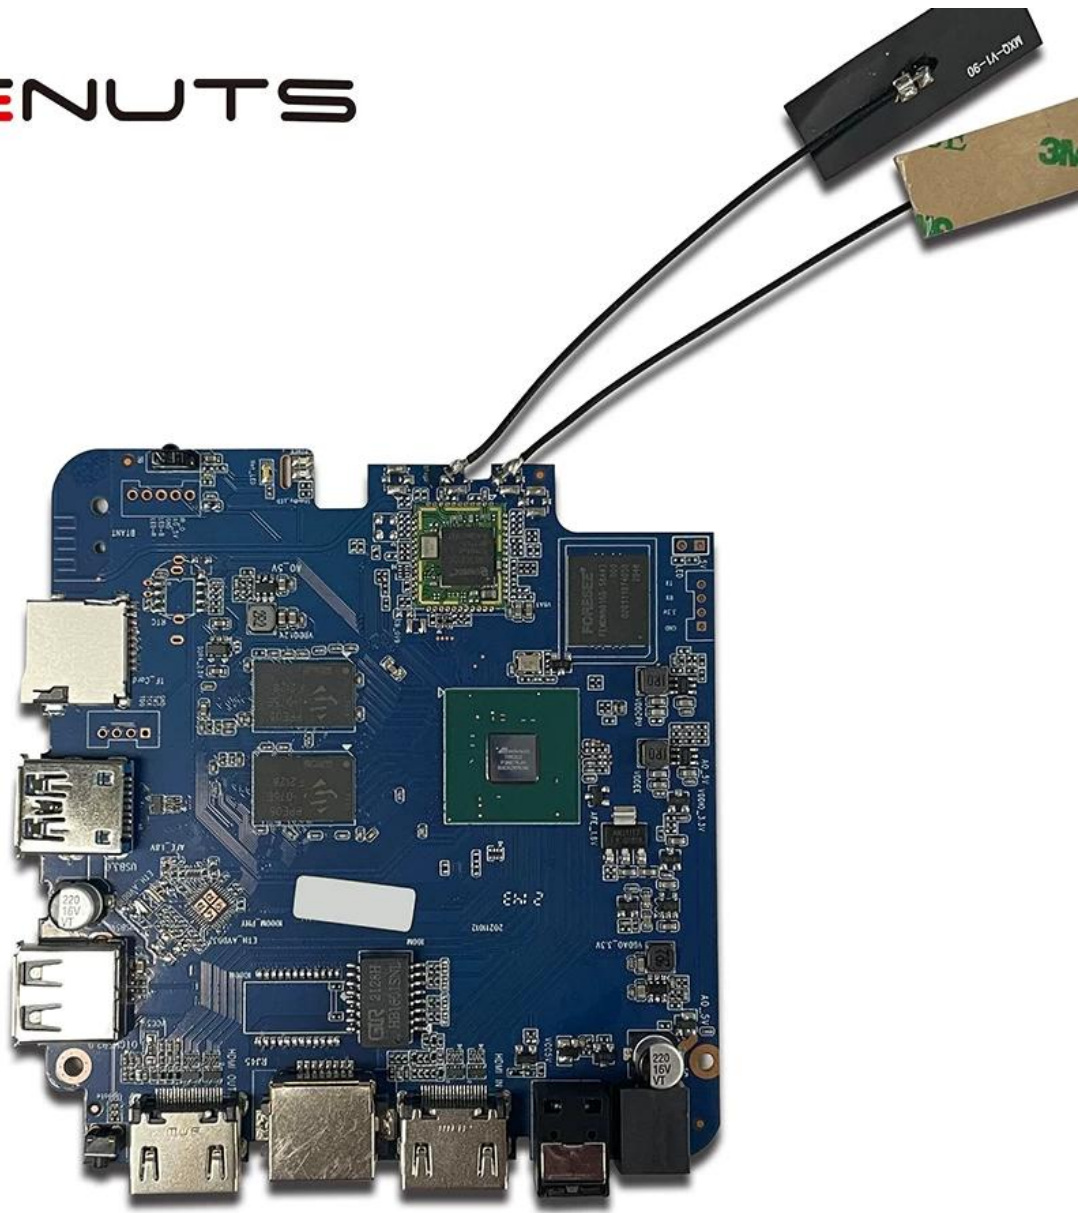

@mlogic

A-T8B043.07

T962E2

BONMON005

ONENUTS

 <p>Multi-core 32/64-bit CPU and 3D GPU with high performance</p>	 <p>Powerful multimedia processing capability, supporting all mainstream video decoding including 8K/4K 10-bit AV1/H.265/VP9/AVS2</p>	 <p>Supports all mainstream HDR standard including Dolby Vision, HDR10 and HLG</p>	 <p>Unique Trulife picture quality enhancement engine, offering theater-like visual effect</p>	 <p>Complete production-ready security solution, supporting secure boot, secure OS and mainstream DRMs</p>
 <p>Ultra-high performance and ultra-low power consumption</p>	 <p>Ultra-high SoC integration and rich peripheral interfaces</p>	 <p>Complete IP license, including Dolby, DTS, etc.</p>	 <p>Supports screen projection technology like DLNA, Miracast etc.</p>	 <p>Provides mature turn-key solution for both split and AIO smart TV</p>