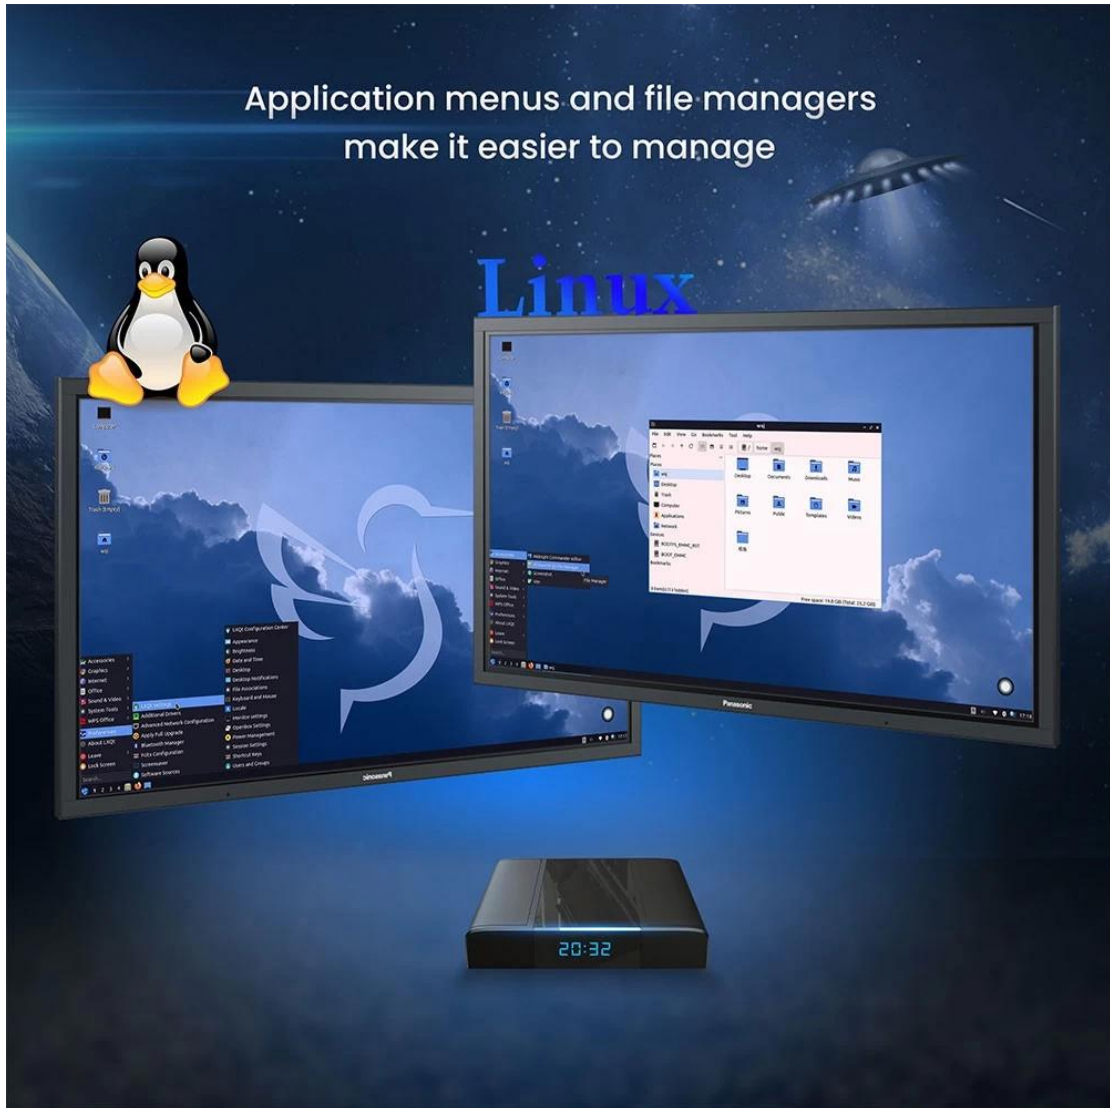

Application menus and file managers
make it easier to manage

Linux