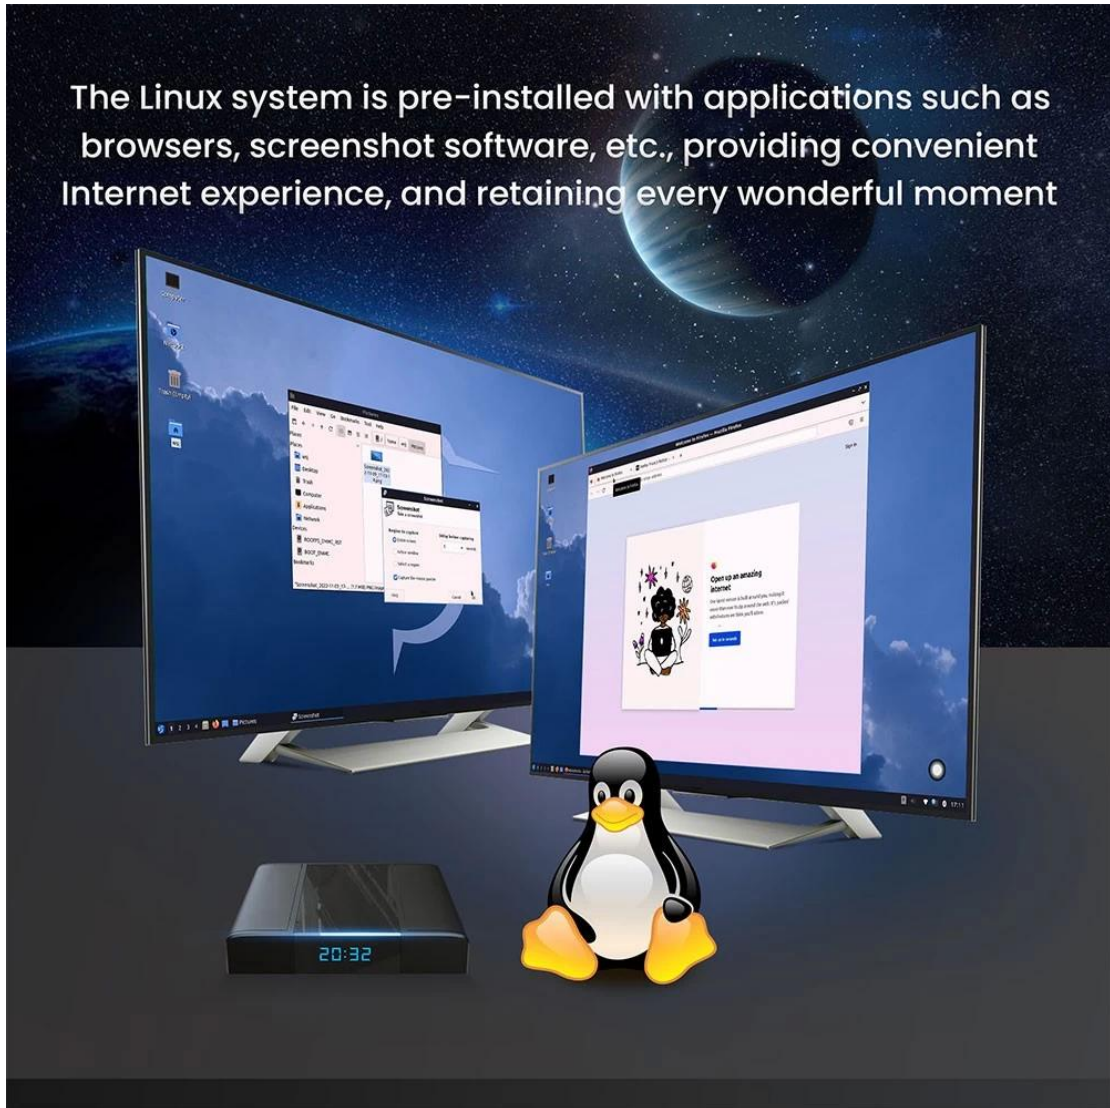

2.4G&5G
802.11 a/b/g/n/ac

4.2

Multiple USB interfaces available to connect multiple devices.
Super Speed USB3.0 interface speed up to 5Gbps

USB
2.0

USB
3.0

Dual Band Wireless

Run Box without Buffering Strong Signal

2.4G 5G

2.4GHz

5GHz

The Linux system with powerful network function to support different Ethernet protocols, an open source system composed of many micro core

Linux

The Linux system is pre-installed with applications such as browsers, screenshot software, etc., providing convenient Internet experience, and retaining every wonderful moment