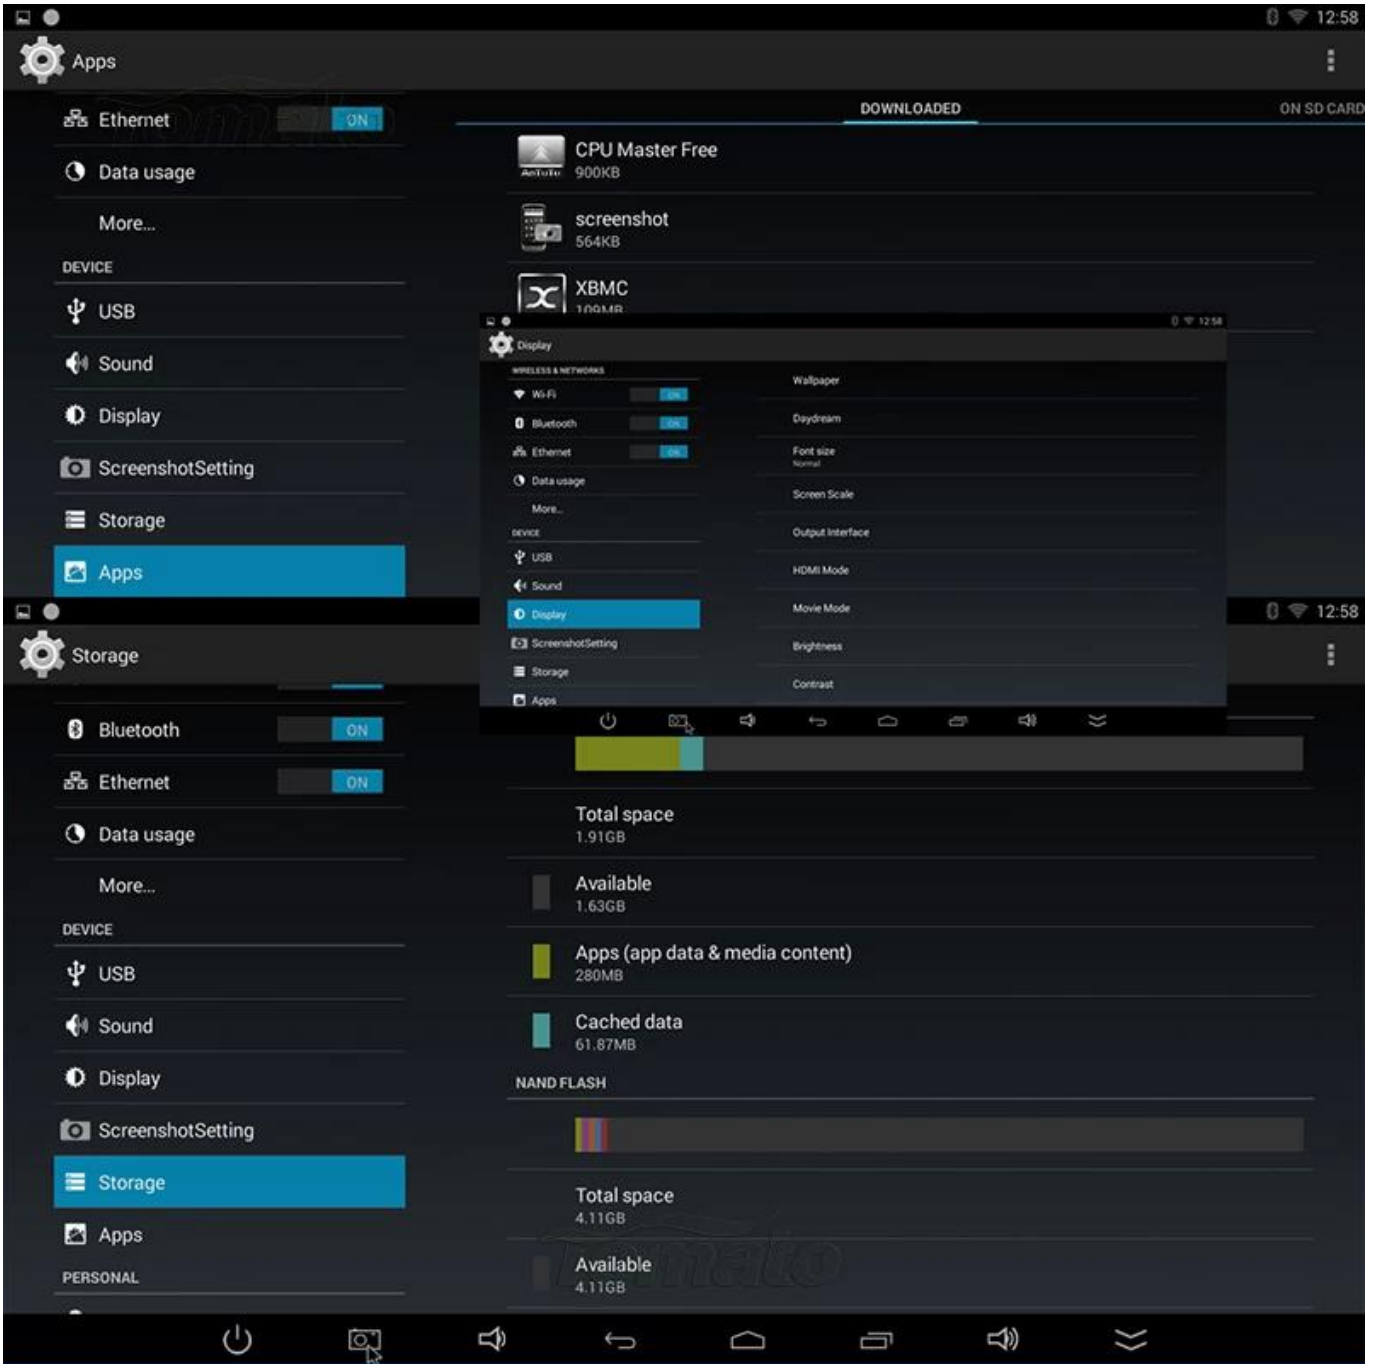

Search

Settings

Video

Voice Search

WifiDisplay

XBMC

# Language & input

## PERSONAL

- Location
- Security
- Language & input**
- Backup & reset