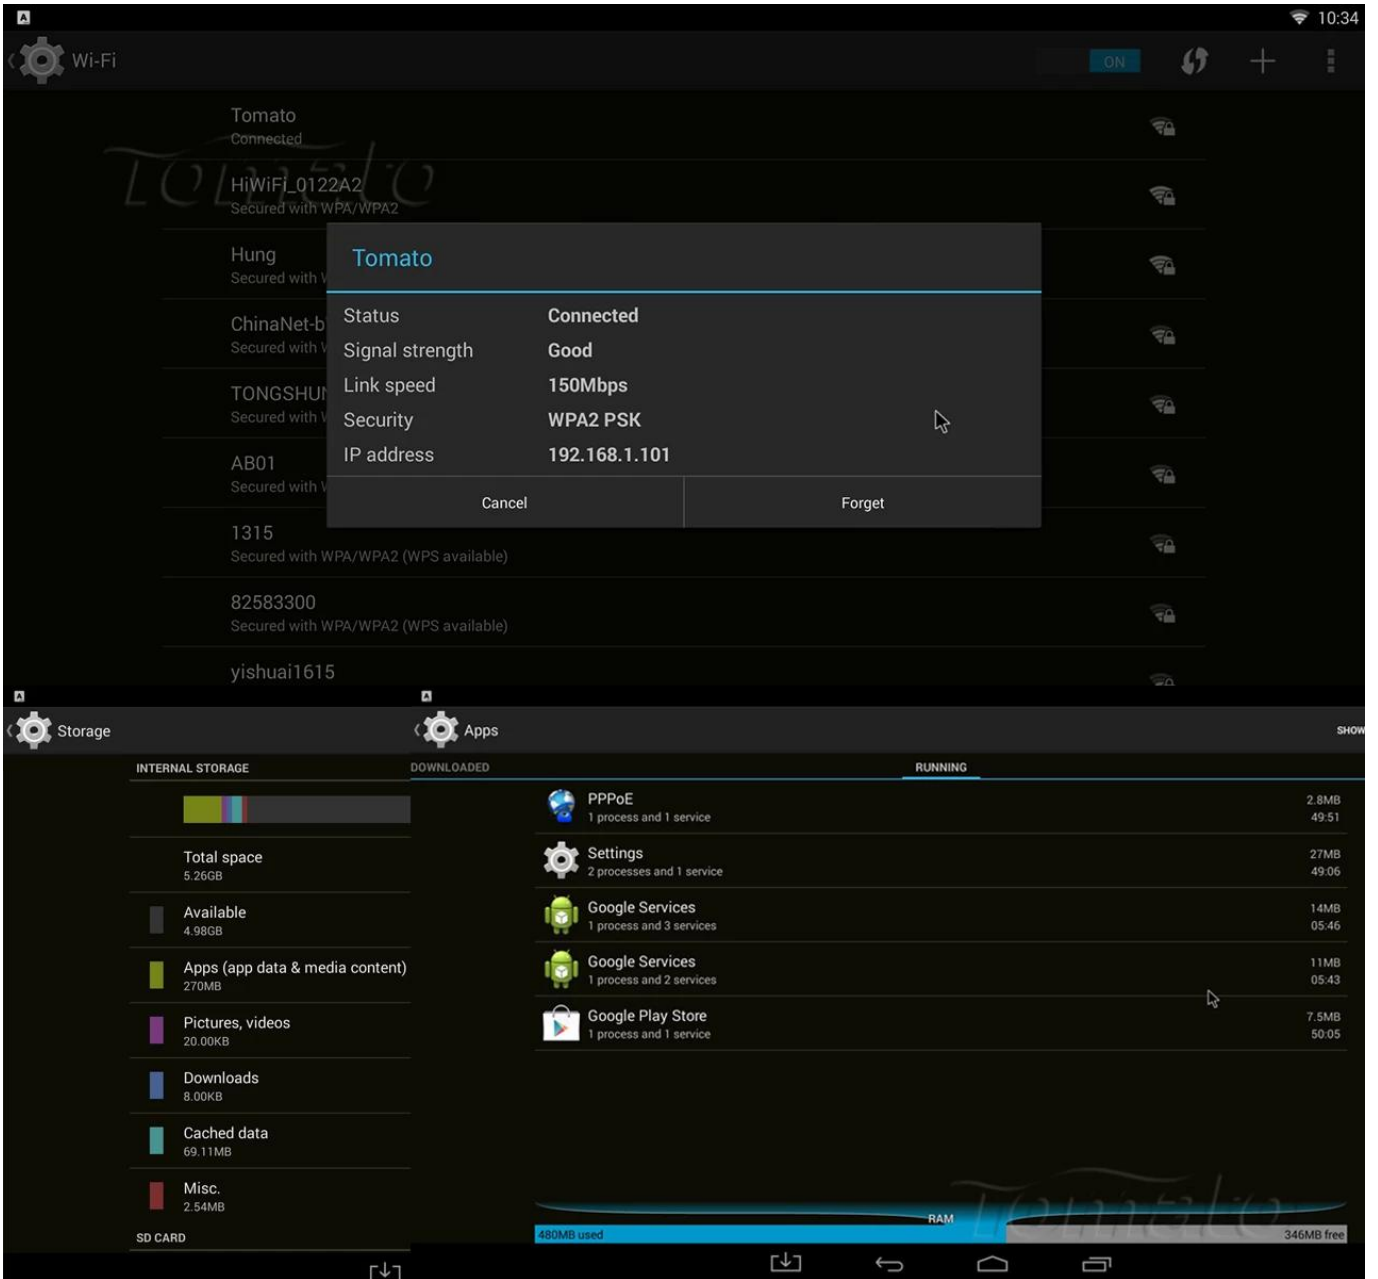

Picture Show

- Black color: available now and enough stocks
- Red/Grey/Blue colors: **OEM**

Root Checker

Device: MXQ
Android: 4.4.2 | API: 19

Check Now

Status: Rooted

Id: uid=0(root) gid=0(root)

Superuser: Not found

Busybox: /system/xbin/busybox

Su Location: /system/xbin/su

Sudo Location: Not found

Environment Vars.:
/sbin/
/vendor/bin/
/system/sbin/
/system/bin/
/system/xbin/

CPU-Z CPU-Z SOC SYSTEM BATTERY SENSORS ABOUT CPU-Z SOC SYSTEM BATTERY SENSORS ABOUT

SETTINGS

Network

Display

Advanced

Other

Miracast

Remote Control

OFF