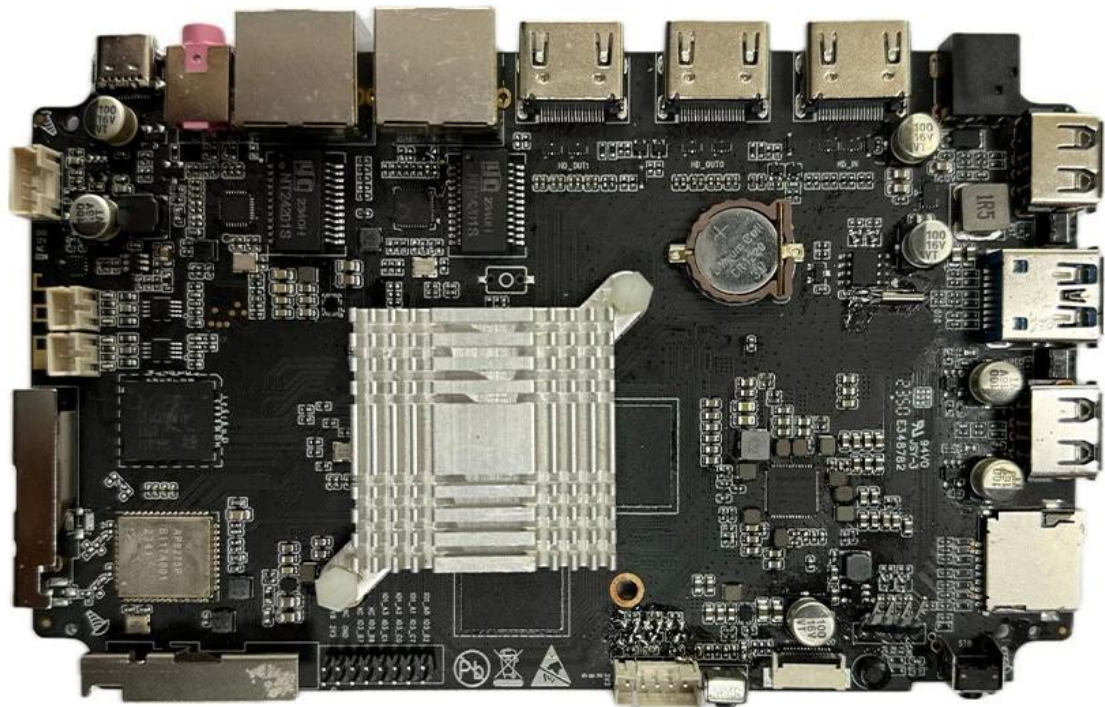

Rockchip RK3588 Octa-Core

Rockchip
RK3588
A high performance, low power AIoT processor

The graphic features the Rockchip logo in white on a dark blue background with a glowing circuit pattern. To the right, a blue and yellow square contains the text 'Rockchip RK3588'.

Typical Application Diagram – AIoT

Rockchip RK3588 Octa-Core

Rockchip RK3588 Octa-Core

Rockchip RK3588 Octa-Core is a high-performance SoC designed for edge computing and AI applications. It features an 8-core ARM Cortex-A78AE CPU, a Mali-G78 GPU, and a powerful AI processing engine. The chip is optimized for applications such as smart displays, AI cameras, and AR/VR. It also supports 8K video recording and playback, as well as various connectivity options like Wi-Fi 6E, USB 3.0, and Bluetooth 5.0.

Key Features:

- 8-core ARM Cortex-A78AE CPU:** Rockchip RK3588 Octa-Core processor, featuring 8 high-performance cores for demanding applications.
- 8K UHD:** Supports 8K Ultra HD video recording and playback, providing exceptional visual quality.
- AI:** Integrated AI processing engine for advanced image recognition and processing tasks.
- Connectivity:** Supports Wi-Fi 6E, USB 3.0, and Bluetooth 5.0 for high-speed data transfer and connectivity.

Additional Information:

Rockchip RK3588 Octa-Core is a versatile SoC that can be used in a wide range of applications, from smart displays and AI cameras to AR/VR and edge computing. It offers a combination of high performance, low power consumption, and advanced AI capabilities, making it an ideal choice for next-generation edge devices.