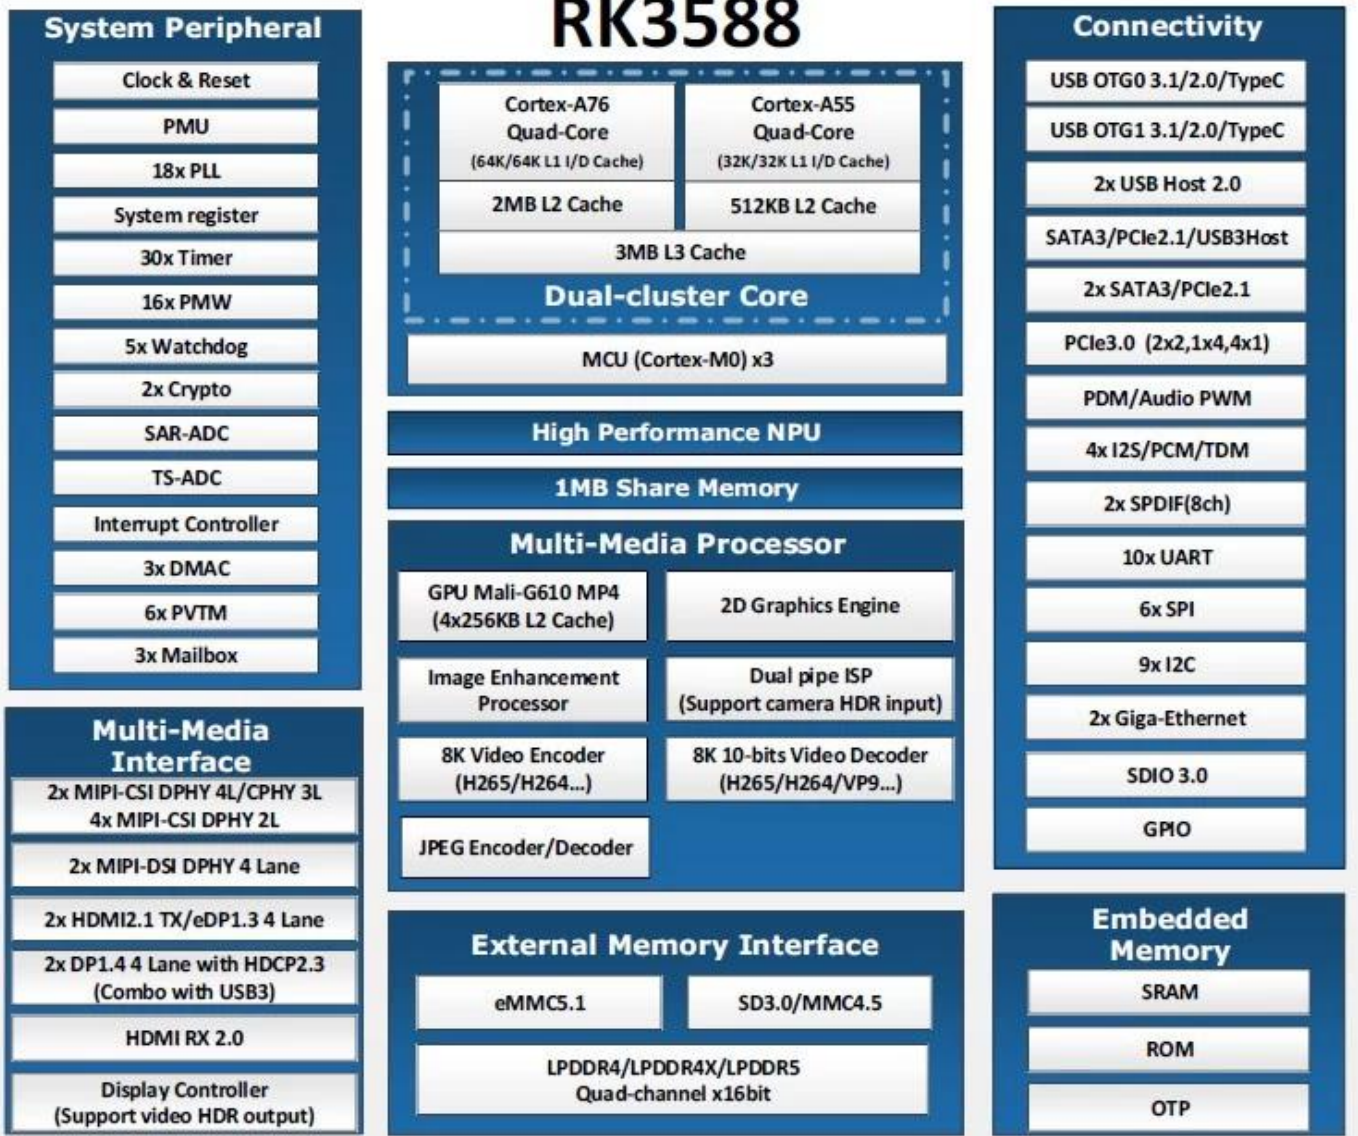

Rockchip RK3588 Octa-Core

Rockchip
RK3588
A high performance, low power AIoT processor

The graphic features the Rockchip logo in white on a dark blue background with a glowing circuit pattern. To the right, a blue and yellow square contains the text 'Rockchip RK3588'.

Typical Application Diagram – AIoT

Rockchip RK3588 Octa-Core

Rockchip RK3588 Octa-Core

Rockchip RK3588 Octa-Core is a high-performance SoC designed for edge computing and AI applications. It features an 8-core ARM Cortex-A78AE CPU, a Mali-G78 GPU, and a powerful AI processing engine. The chip is optimized for applications such as smart displays, AI cameras, and AR/VR. It also supports 8K video recording and playback, as well as various connectivity options like Wi-Fi 6E, USB 3.0, and Bluetooth 5.0.

Key Features:

- 8-core ARM Cortex-A78AE CPU:** Rockchip RK3588 Octa-Core processor, featuring 8 high-performance cores for demanding applications.
- 8K UHD:** Supports 8K Ultra HD video recording and playback, providing exceptional visual quality.
- AI:** Integrated AI processing engine for advanced image recognition and processing tasks.
- Connectivity:** Supports Wi-Fi 6E, USB 3.0, and Bluetooth 5.0 for high-speed data transfer and connectivity.

智能电视

主要配置

搭载最新一代处理器，提供流畅的操作体验和出色的画质表现。

搭载 **Rockchip RK3588 Octa-Core**

处理器，支持 **Octa-Core**

多线程并行处理，提升系统运行效率。

内置大容量存储空间，支持4K超高清视频播放，带来极致视觉享受。

显示效果