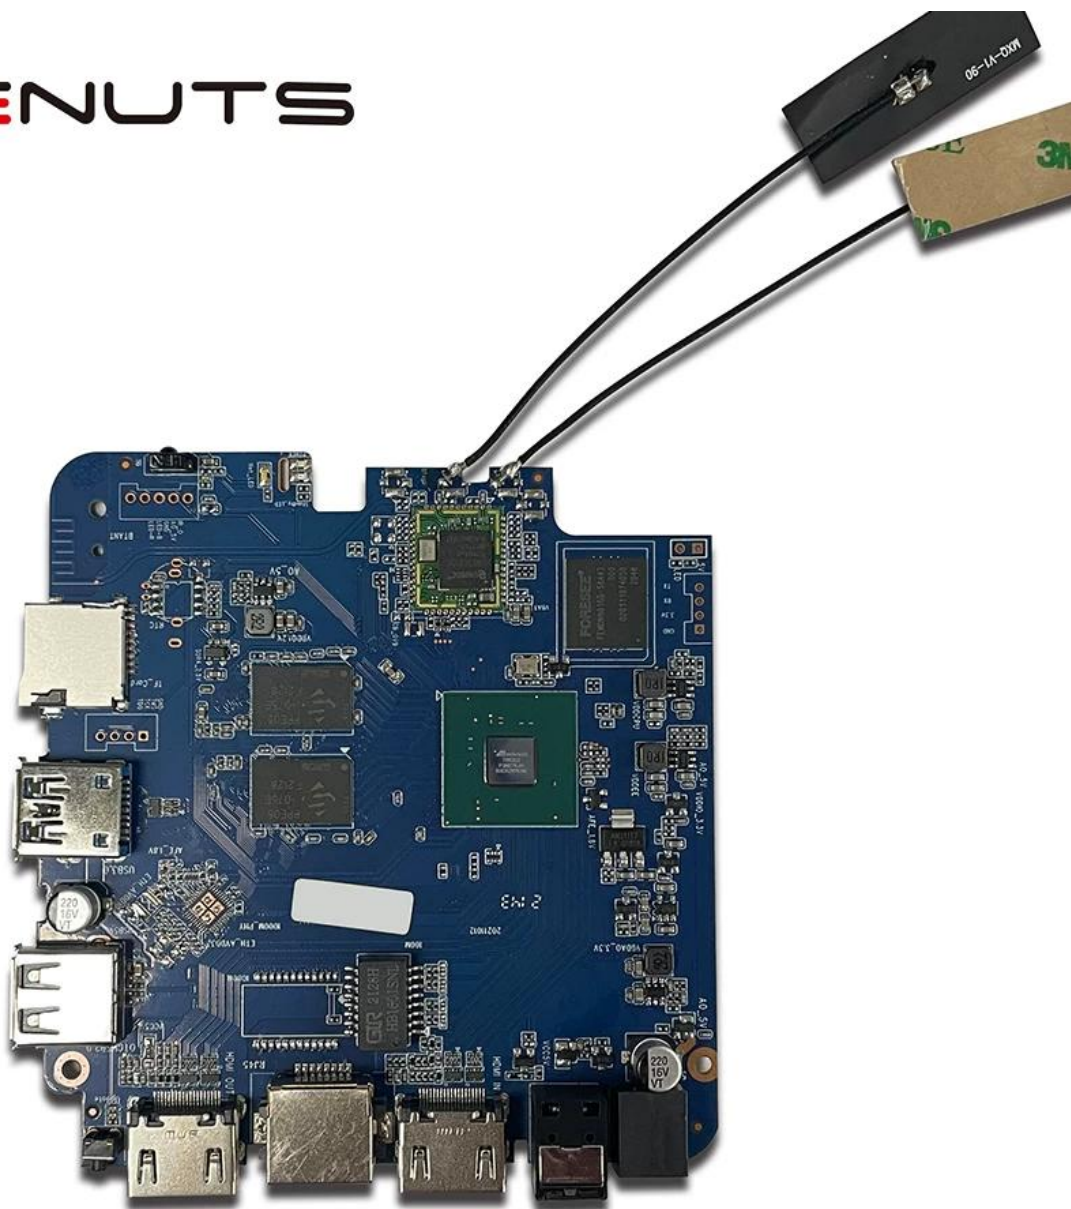

# Android TV 4K UHD HDR10+ HDTV 55" 2021 Edition

Processor	
Processor	Amlogic T962E2 Quad-Core ARM Cortex-A55 2.0GHz
GPU	ARM Mali-G31 MP2
RAM	DDR4: 2GB/4GB
Storage	eMMC 16G/32GB
OS	Android 8.1/9.0
WiFi	IEEE 802.11ac/a/b/g/n(UWE5621DS) 2.4G/5G
Bluetooth	MIMO(2T2R)
Bluetooth	100M / 1000M
Bluetooth	5.0
Video	
Video	AV1 4Kx2K@75fps,VP9/H.265 8Kx4K@24fps,VP9/H.265/AVS2 4Kx2K@60fps,H.264 4Kx2K @30fps, AVS/VC-1/MPEG-4 1080P @60fps H.264 1080P @30fps HD MPEG1/2/4,H.265/HEVC,AVS2, HD AVC/VC-1, RM/RMVB, Xvid/DivX3/4/5/6, RealVideo8/9/10
Video	Avi/Rm/Rmvp/Ts/Vob/Mkv/Mov/ISO/wmv/asf/flv/dat/mpg/mpeg MP3/WMA/AAC/WAV/OGG/DDP/TrueHD/HD/FLAC
Video	HDR 10/10, Dolby Vision
DRM	Widevine (Verimatrix/Playready)
Ports	
HDMI	1 * HDMI (HDMI 2.1)
USB	1 * USB 3.0, 1 * USB Flash Drive, 1 * USB HDD
LAN	1 * RJ45
TF	1 * TF
Power	Power: 5V/2A, AC: AC100-240V 50/60Hz, Input: 5V/2A, Output: 5V/2A
RTC	RTC, USB
Features	
Formats	HD JPEG, BMP, GIF, PNG, TIF
Streaming	Miracast, DLNA, Skype, Netflix, Twitter, Picasa, Youtube, Flickr, Facebook, etc.
Apps	Netflix, Hulu, Flixster, Youtube, etc.
Storage	Android Market, Amazon App Store, etc.
Connectivity	HDD, U Disk, TF, USB, BT, etc.

# ONENUTS

 <p>Multi-core 32/64-bit CPU and 3D GPU with high performance</p>	 <p>Powerful multimedia processing capability, supporting all mainstream video decoding including 8K/4K 10-bit AV1/H.265/VP9/AVS2</p>	 <p>Supports all mainstream HDR standard including Dolby Vision, HDR10 and HLG</p>	 <p>Unique Trulife picture quality enhancement engine, offering theater-like visual effect</p>	 <p>Complete production-ready security solution, supporting secure boot, secure OS and mainstream DRM</p>
 <p>Ultra-high performance and ultra-low power consumption</p>	 <p>Ultra-high SoC integration and rich peripheral interfaces</p>	 <p>Complete IP license, including Dolby, DTS, etc.</p>	 <p>Supports screen projection technology like DLNA, Miracast etc.</p>	 <p>Provides mature turn-key solution for both split and AIO smart TV</p>