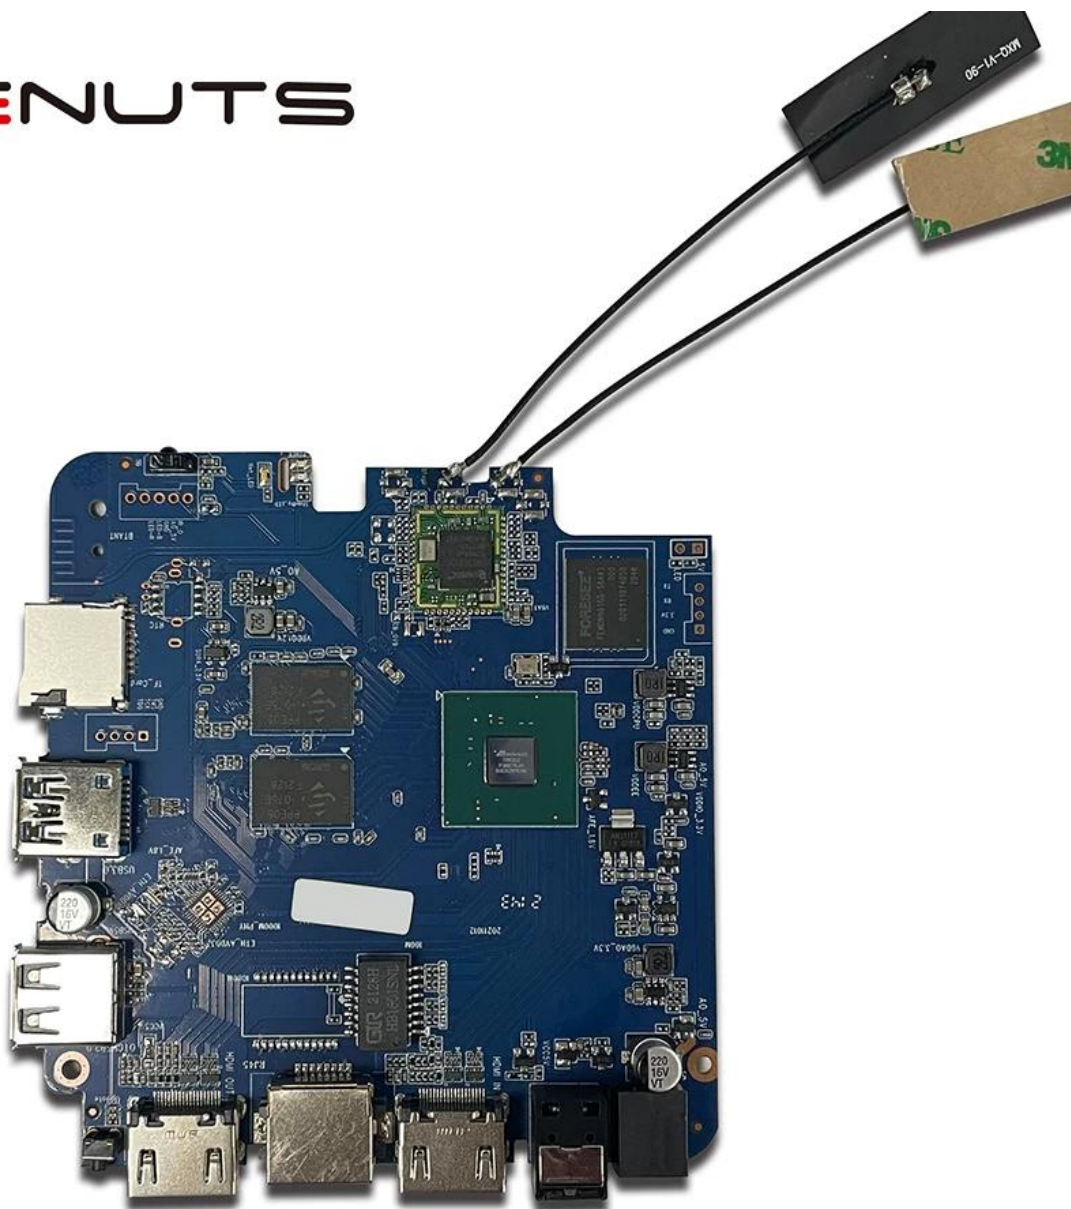

Android HDMI Android HDMI

Android HDMI	
Processor	Amlogic T962E2 Quad-Core ARM Cortex-A55 2.0GHz
GPU	ARM Mali-G31 MP2
RAM	DDR4: 2GB/4GB
Storage	eMMC 16G/32GB
OS	Android 8.1/9.0
WiFi	IEEE 802.11ac/a/b/g/n(UWE5621DS) 2.4G/5G
Bluetooth	MIMO(2T2R)
USB	100M / 1000M
Audio	5.0
Video	
Video Output	AV1 4Kx2K@75fps,VP9/H.265 8Kx4K@24fps,VP9/H.265/AVS2 4Kx2K@60fps,H.264 4Kx2K @30fps, AVS/VC-1/MPEG-4 1080P @60fps H.264 1080P @30fps
Video Format	HD MPEG1/2/4,H.265/HEVC,AVS2, HD AVC/VC-1, RM/RMVB, Xvid/DivX3/4/5/6, RealVideo8/9/10
Video Codec	Avi/Rm/Rmvp/Ts/Vob/Mkv/Mov/ISO/wmv/asf/flv/dat/mpg/mpeg
Video Container	MP3/WMA/AAC/WAV/OGG/DDP/TrueHD/HD/FLAC
DRM	HDR 10/10, Dolby Vision
DRM	Widevine (Verimatrix/Playready)
Ports	
HDMI	1 * HDMI (HDMI 2.1)
USB	1 * USB 3.0, 1 * USB Flash Drive, 1 * USB HDD
Network	1 * RJ45
Storage	1 * TF
Power	5V/2A, AC100-240V 50/60Hz
RTC	RTC, USB
Media	
Image	HD JPEG, BMP, GIF, PNG, TIF
Streaming	Miracast, DLNA, Skype, Netflix, Twitter, Picasa, Youtube, Flickr, Facebook
App	Netflix, Hulu, Flixster, Youtube, Android Market, Amazon App Store
Storage	HDD, U Disk, TF, USB BT, 2.4GHz

@mlogic

A-T18B043.07

T962E2

BONMON005

 <p>Multi-core 32/64-bit CPU and 3D GPU with high performance</p>	 <p>Powerful multimedia processing capability, supporting all mainstream video decoding including 8K/4K 10-bit AV1/H.265/VP9/AVS2</p>	 <p>Supports all mainstream HDR standard including Dolby Vision, HDR10 and HLG</p>	 <p>Unique Trulife picture quality enhancement engine, offering theater-like visual effect</p>	 <p>Complete production-ready security solution, supporting secure boot, secure OS and mainstream DRMs</p>
 <p>Ultra-high performance and ultra-low power consumption</p>	 <p>Ultra-high SoC integration and rich peripheral interfaces</p>	 <p>Complete IP license, including Dolby, DTS, etc.</p>	 <p>Supports screen projection technology like DLNA, Miracast etc.</p>	 <p>Provides mature turn-key solution for both split and AIO smart TV</p>