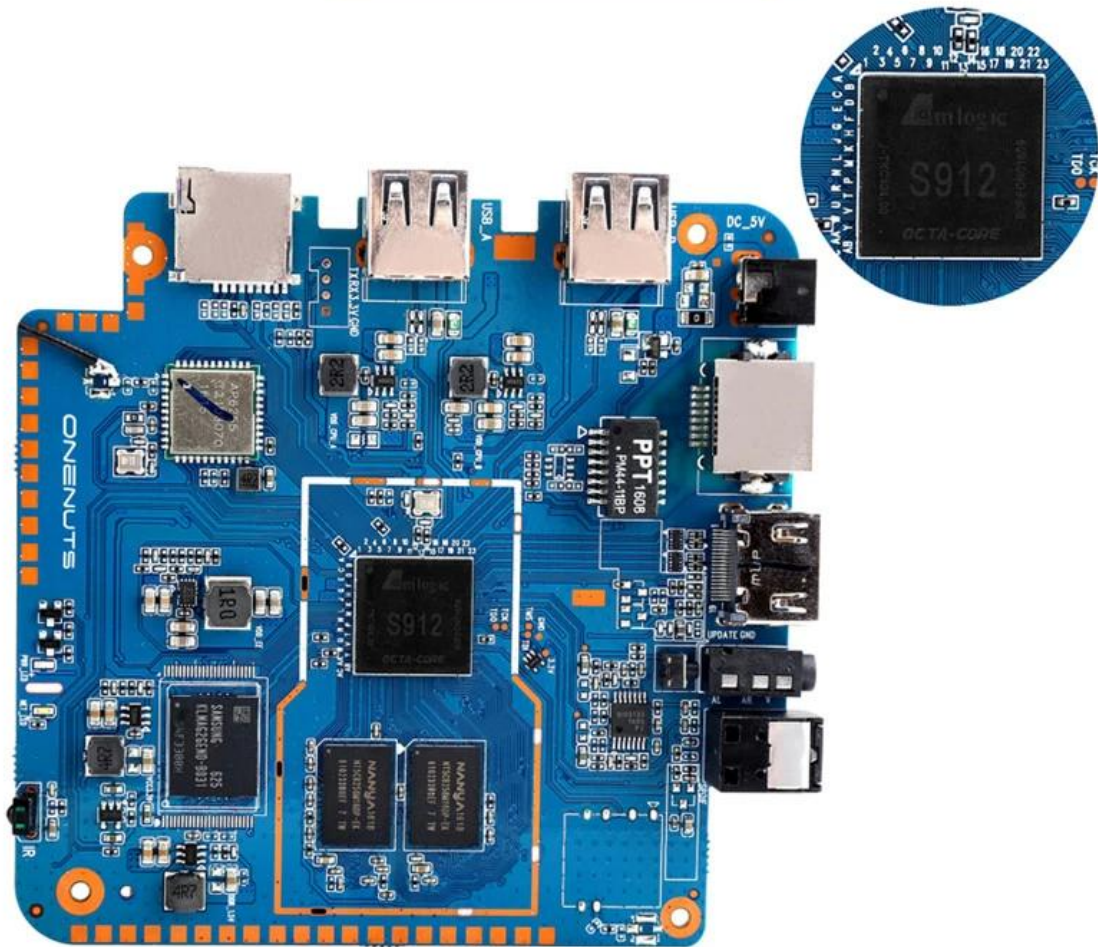

OTA Update

Support background auto upgrade and offer you the newest experience.

Product structure

What is in the box?

Portable & Environmental EVA Bag

Motherboard Show

ONENUTS Android TV Box HDMI
ONENUTS Android TV Box HDMI
ONENUTS Android TV Box HDMI
ONENUTS Android TV Box HDMI