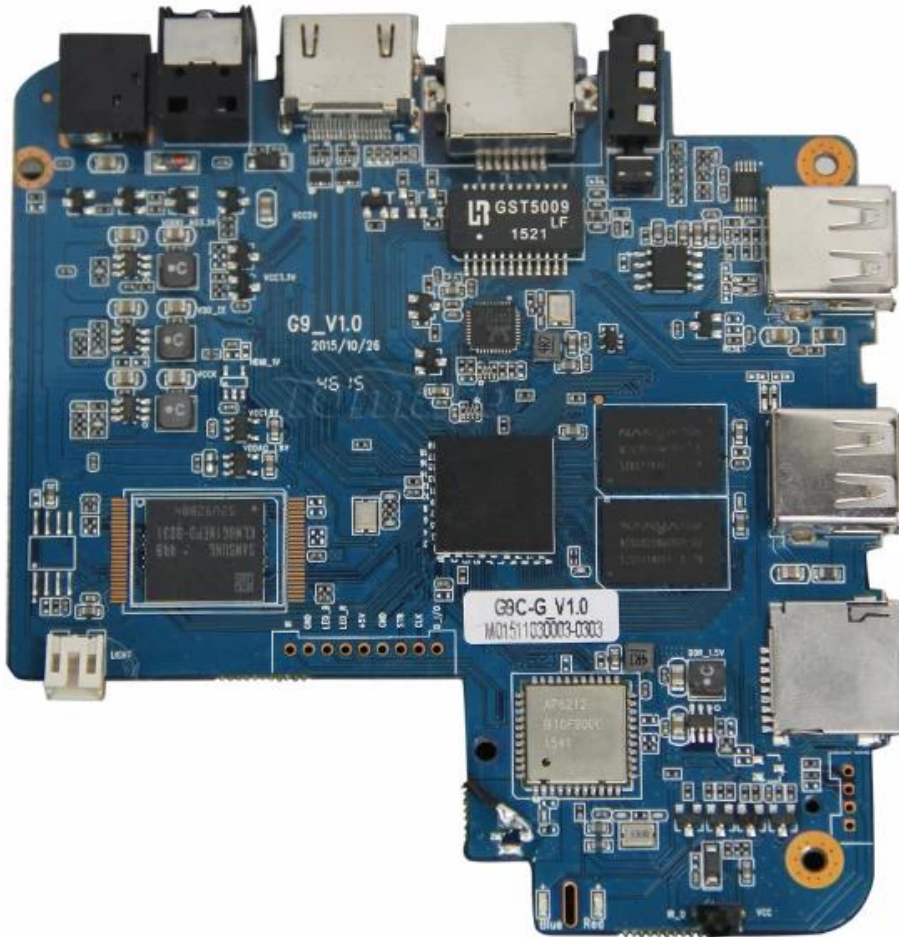

# Android TV Box 1080 4K Streaming Media Player XBMC Kodi Android TV Box

Amlogic S905 Quad Core WiFi Device Smart Box  
Watch TV Channels Through Wifi or Internet

G9C Android TV Box	
Processor	Amlogic S905 Quad Core ARM Cortex™-A53 CPU 2.0 GHz (DVFS)
GPU	Penta-Core Mali-450 750Mhz +
Storage	EMMC 8GB
SDRAM	1GB DDR3
Power	
Power Input	DC 5V / 2A
LED	Power: Red; Status: Green
OS	
OS	Android™ 5.1 Lollipop
3D	3D-HD 1080Px2
Video	HD MPEG1 / 2/4, H.264/H.265, HD AVC / VC-1, RM / RMVB, Xvid / DivX3 / 4/5/6, RealVideo8 / 9/10, HEVC MP-10
Video	AVI / Rm / Rm vb / Ts / VOB / Mkv / Mov / ISO / WMV / Asf / FLV / Dat / mpg / mpeg / MP4
Audio	MP3 / WMA / AAC / WAV / OGG / AC3 / DDP / TrueHD / DTS / DTS / HD / FLAC / APE
Image	HD JPEG / BMP / GIF / PNG / TIFF
USB	2 USB 2.0 U DISK / USB HDD
Storage	SD™ / SDHC / MMC
HDD	FAT16 / FAT32 / NTFS
Storage	SSD / SMI / SSA / IDX + USB
Storage	SD / HD / 4K2K Ultra HD
OSD	OSD / OSD / OSD / OSD / OSD
Network	1000M, RJ-45 (IEEE 802.3 10/100/1000)
Bluetooth	IEEE802.11 b / g / n Bluetooth™ 4.1EDR
Wireless	USB 2.4 GHz / 2.4GHz USB Dongle
HDMI™	HDMI™ 2.0 (CEC / HDCP 2.2), 4K X 2K @ 60 fps
AV	
Audio	
PoE (Power Over Ethernet)	
SPDIF / IEC958	
IPTV / OTT	IPTV / OTT

Micro SD Card

USB

USB

AV Port

RJ 45 ETHERNET

HDMI™

Optical Port

Power Port

# S905

64-Bit  
Quad Core  
Cortex A53

4K

H.265  
@60fps

HDMI 2.0  
HDCP 2.2

TSMC  
28NM

DRM

**64 bit CPU,**