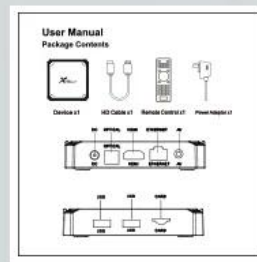

# Product specifications

# Package Contents

Power Supply\*1

HD data cable\*1

User Manual\*1

Remote Control\*1