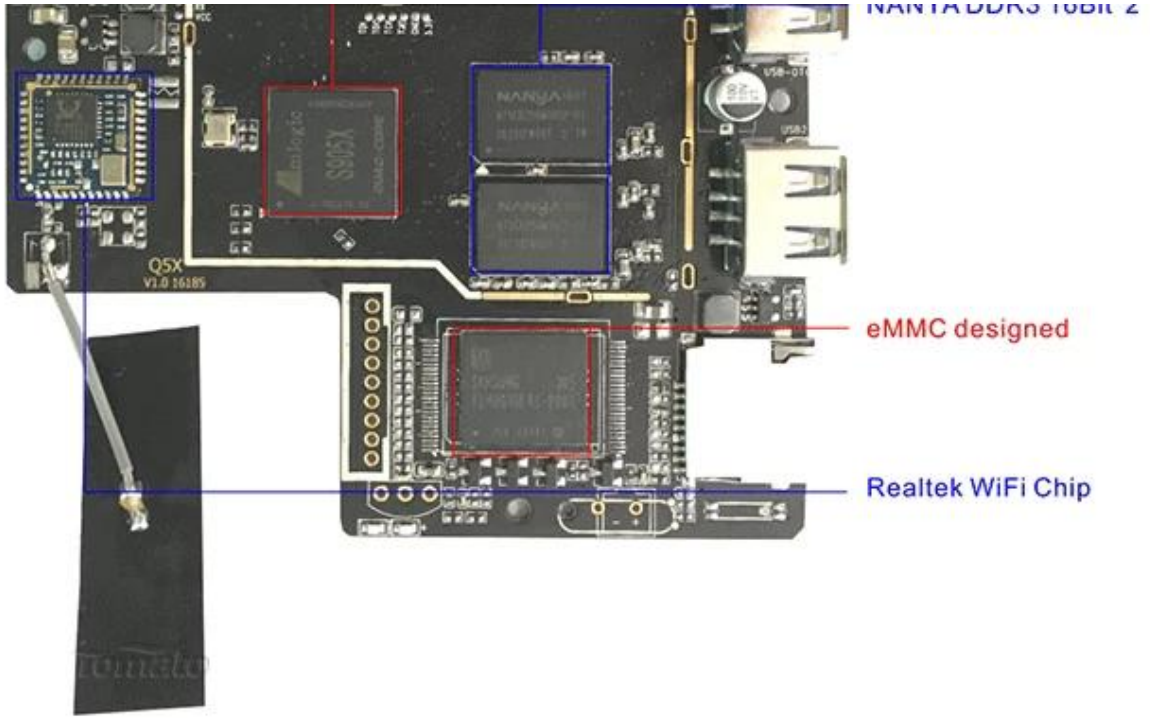

Unknown

Kernel version

3.14.29

sjlei@sjlei-S2400SC #2

Sun Jun 12 12:06:13 CST 2016

Build number

p212-userdebug 6.0.1 MHC19J 20160612 test-keys

Smart Box

Protection circuits

Prevents from damaging box when you use the bad or wrong adapter.

Audio Amplifier

AMLogic S905X Soc

MANVA DDR3 1GB*2

Smart Box

Home Favorite

Browser