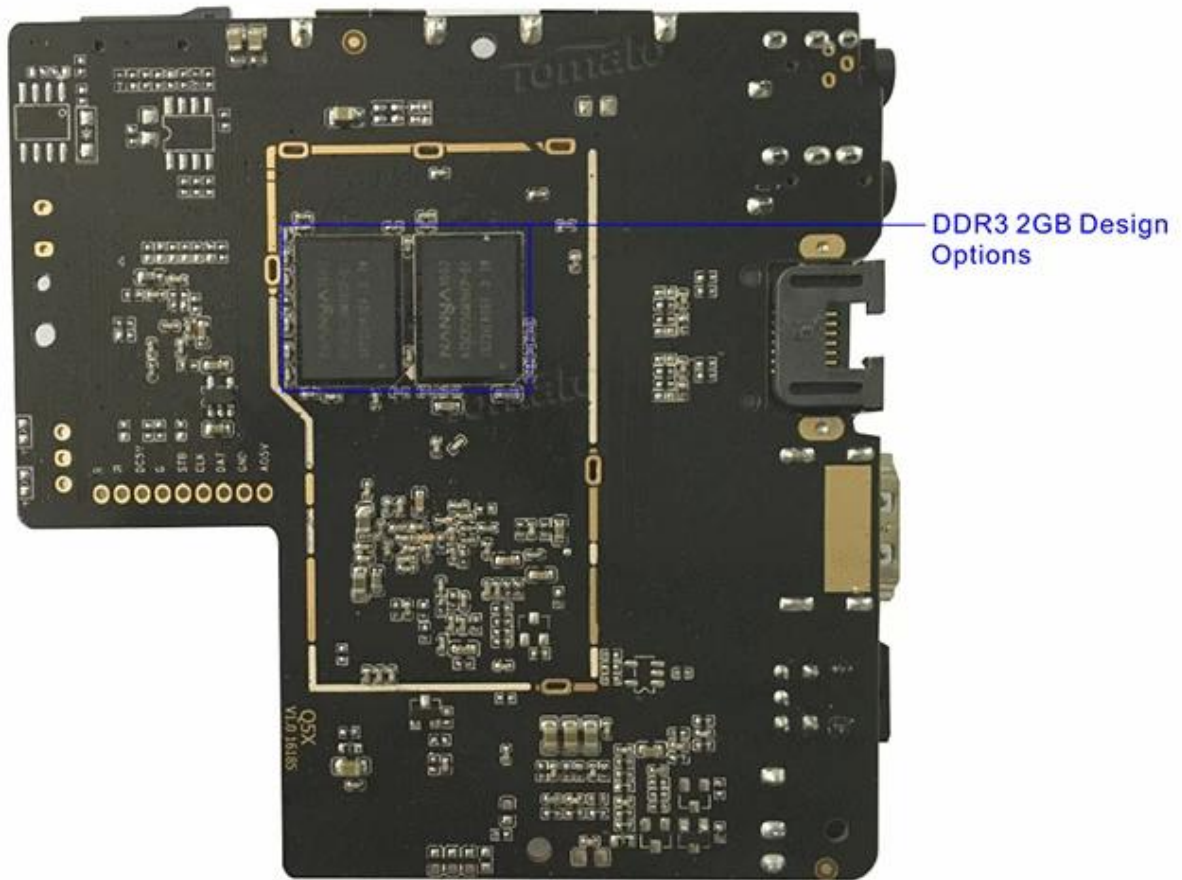

Picture Show

Indicator Light Port

Smart Box

 Amlogic S905X	Android 6.0	ARM Cortex A53	CPU 4 Core 64bit	GPU 5 Core MALI-450	4K 60fps
VP9 HDR10	H.265 10bit	eMMC Design	LAN 100M	WiFi 2.4G	IR Dual

Smart Box

Remote,
Anywhere,
Any angle.

Unknown

Kernel version

3.14.29

sjlei@sjlei-S2400SC #2

Sun Jun 12 12:06:13 CST 2016

Build number

p212-userdebug 6.0.1 MHC19J 20160612 test-keys

Smart Box

Protection circuits

Prevents from damaging box when you use the bad or wrong adapter.

Audio Amplifier

AMLogic S905X Soc

MANVA DDR3 1GB*2

Smart Box

Home Favorite

Browser