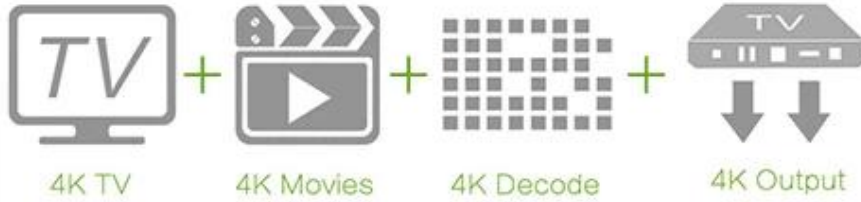

Picture Show

Indicator Light Port

Smart Box

 Amlogic S905X	Android 6.0	ARM Cortex A53	CPU 4 Core 64bit	GPU 5 Core MALI-450	4K 60fps
VP9 HDR10	H.265 10bit	eMMC Design	LAN 100M	WiFi 2.4G	IR Dual

Smart Box

Remote,
Anywhere,
Any angle.

The box can paste in to Wall or TV and others.

- 1.Magic tape
- 2.Pothook Designed
- 3.Dual IR designed,remote control easy.

tomato

Put the photo,musics,and videos on your television.

8Bit

10Bit

H.264

H.265

Enjoy box

Support HD2.0a

- 4K*2K 60Hz Resolution output
- 32 audio channel
- 1536KHz audio sampling
- Dual video stream
- Audio and video dynamic-sync

About MediaBox

UPDATE&BACKUP

Status

Status of network and other information