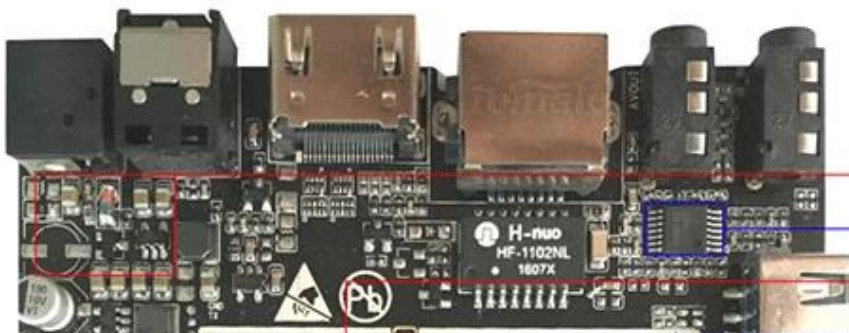

Unknown

Kernel version

3.14.29

sjlei@sjlei-S2400SC #2

Sun Jun 12 12:06:13 CST 2016

Build number

p212-userdebug 6.0.1 MHC19J 20160612 test-keys

Smart Box

Protection circuits

Prevents from damaging box when you use the bad or wrong adapter.

Audio Amplifier

AMLogic S905X Soc

MANVA DDR3 1GB*2

Smart Box

Home Favorite

Browser