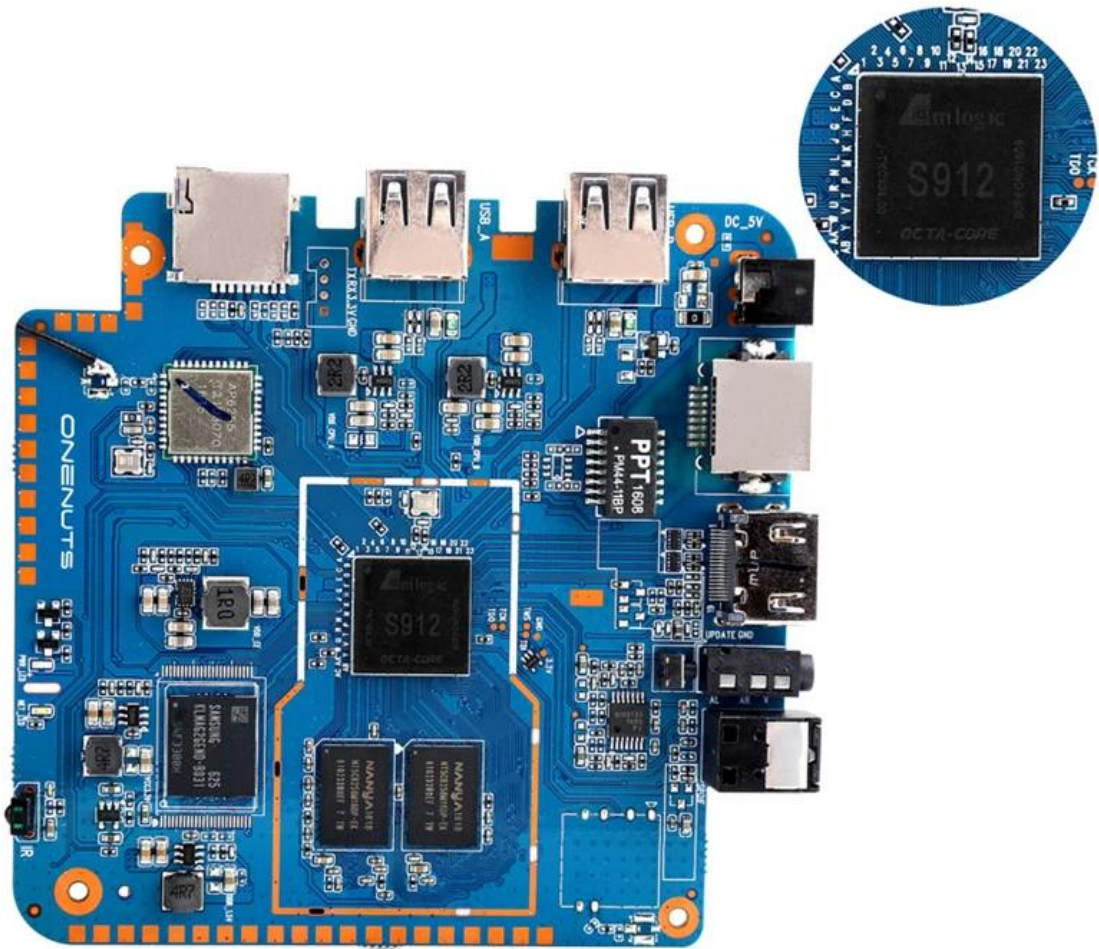

Motherboard Show

☐ Custom ☐
☐ Full HD ☐
☐
☐

☐ **Android TV** ☐

1. ☐ **Android TV** ☐
   ☐
   ☐
2. ☐ **Full HD:** ☐ Full HD ☐
   ☐ Full HD ☐
   ☐