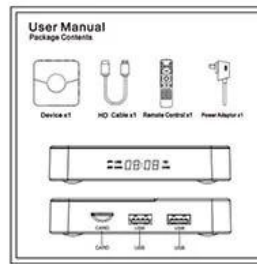

2.4G&5G&ac

2.4G&5G

2.4G 5G

WHAT CAN WE DO?

With elegant design and excellent performance, our products are warmly welcomed internationally.

Interface & Dimension

Package Contents

Power Adapter*1

HD Cable*1

User Manual*1

Remote Control*1