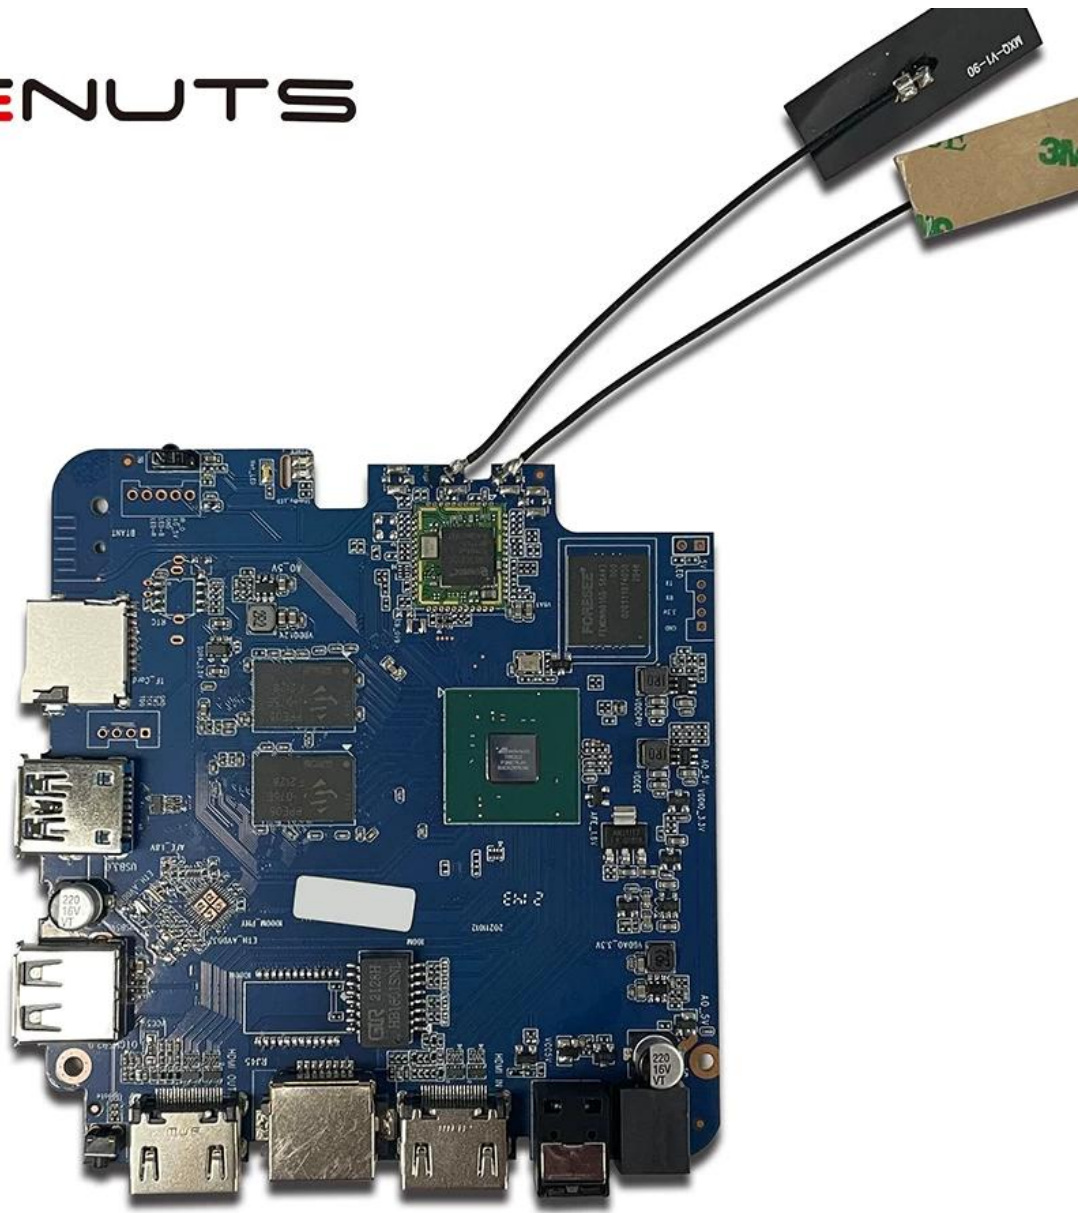

# Amlogic T962E2 4Kx4K@60fps, HDR10+ HDMI 2.1 電視盒

<b>基本規格</b>	
處理器	Amlogic T962E2 四核 ARM Cortex-A55 2.0GHz
GPU	ARM Mali-G31 MP2
記憶體	DDR4: 2GB/4GB
儲存空間	eMMC 16G/32GB
作業系統	Android 8.1/9.0
網路規格	WiFi IEEE 802.11ac/a/b/g/n(UWE5621DS) 2.4G/5G MIMO(2T2R)
藍牙	100M / 1000M
音訊	5.0
<b>影片規格</b>	
影片格式	AV1 4Kx2K@75fps, VP9/H.265 8Kx4K@24fps, VP9/H.265/AVS2 4Kx2K@60fps, H.264 4Kx2K @30fps, AVS/VC-1/MPEG-4 1080P @60fps, H.264 1080P @30fps
編碼格式	HD MPEG1/2/4, H.265/HEVC, AVS2, HD AVC/VC-1, RM/RMVB, Xvid/DivX3/4/5/6, RealVideo8/9/10
音訊格式	Avi/Rm/Rmvb/Ts/Vob/Mkv/Mov/ISO/wmv/asf/flv/dat/mpg/mpeg MP3/WMA/AAC/WAV/OGG/DDP/TrueHD/HD/FLAC
HDR	HDR 10/10, Dolby Vision
DRM	Widevine (Verimatrix/Playready)
<b>埠位規格</b>	
HDMI	1 * HDMI 2.1
USB	1 * USB 3.0, 1 * USB Flash Drive, 1 * USB HDD
網路	1 * RJ45
TF	1 * TF
電源	5V/2A, AC100-240V 50/60Hz
其他	RTC, USB
<b>支援格式</b>	
圖片	HD JPEG, BMP, GIF, PNG, TIF
串流	Miracast, DLNA, Skype, Netflix, Twitter, Picasa, Youtube, Flickr, Facebook, etc.
應用	Netflix, Hulu, Flixster, Youtube, Amazon App Store, etc.
其他	HDD, U Disk, TF, BT, USB 2.4GHz

@mlogic

A-T8B043.07

T962E2

BONMON005

# ONENUTS

 <p>Multi-core 32/64-bit CPU and 3D GPU with high performance</p>	 <p>Powerful multimedia processing capability, supporting all mainstream video decoding including 8K/4K 10-bit AV1/H.265/VP9/AVS2</p>	 <p>Supports all mainstream HDR standard including Dolby Vision, HDR10 and HLG</p>	 <p>Unique Trulife picture quality enhancement engine, offering theater-like visual effect</p>	 <p>Complete production-ready security solution, supporting secure boot, secure OS and mainstream DRMs</p>
 <p>Ultra-high performance and ultra-low power consumption</p>	 <p>Ultra-high SoC integration and rich peripheral interfaces</p>	 <p>Complete IP license, including Dolby, DTS, etc.</p>	 <p>Supports screen projection technology like DLNA, Miracast etc.</p>	 <p>Provides mature turn-key solution for both split and AIO smart TV</p>