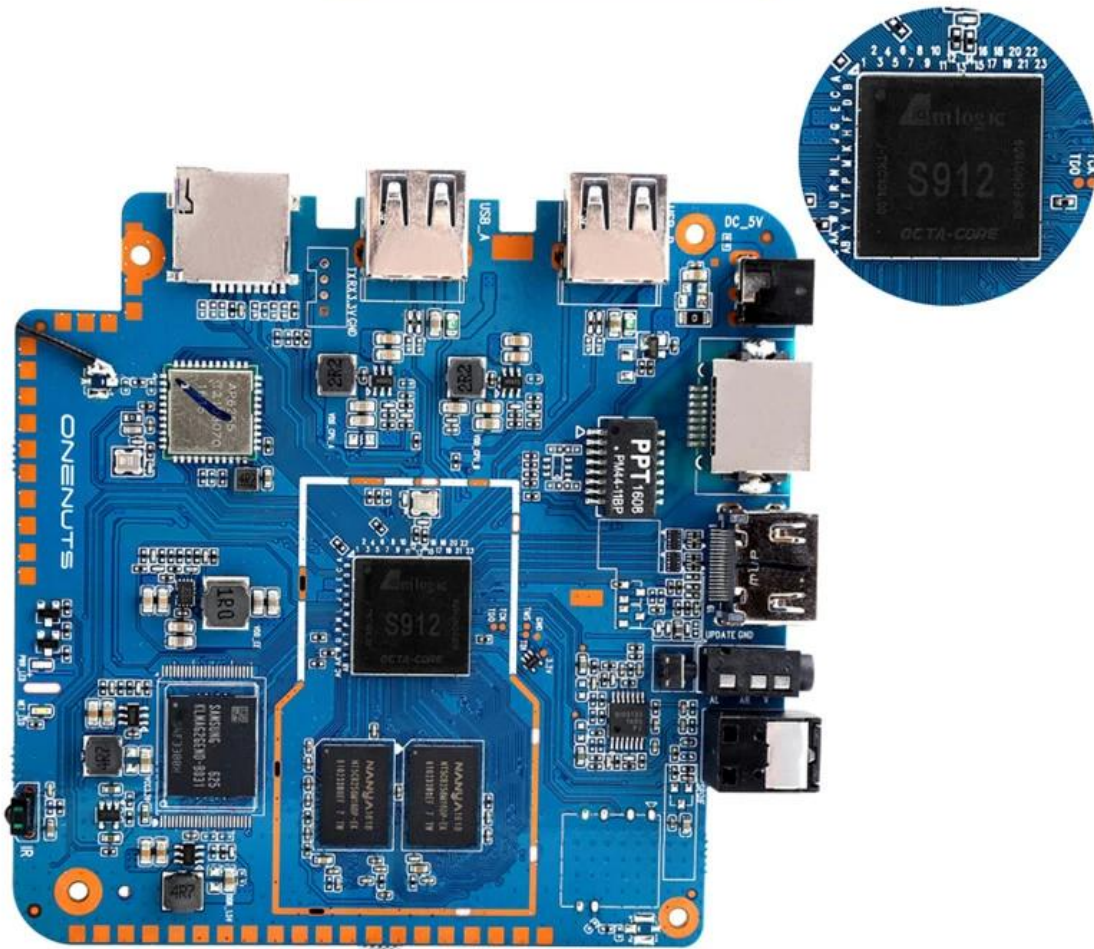

With Bluetooth headphone, enjoy your happy private world.

Young Look

Model No.	ONENUTS Nut 1
CPU	Amlogic S912 octa-core ARM Cortex A53 processor @ up to 2.0GHz
GPU	ARM Mail-T820MP3 GPU up to 750MHz(DVFS)
ROM	2GB DDR3
Internal Storage	16GB eMMC flash and SD slot up to 32GB
Video Docoder	VP9-10/H.265 up to 4Kx2K@60fps
HDMI	HDMI 2.0a up to 4K @ 60Hz with CEC and HDR support, and AV port

OTA Update

Support background auto upgrade and offer you the newest experience.

Product structure

What is in the box?

Portable & Environmental EVA Bag

Motherboard Show

Android 6.0
Android 6.0
Android 6.0

Android TV Box
4K