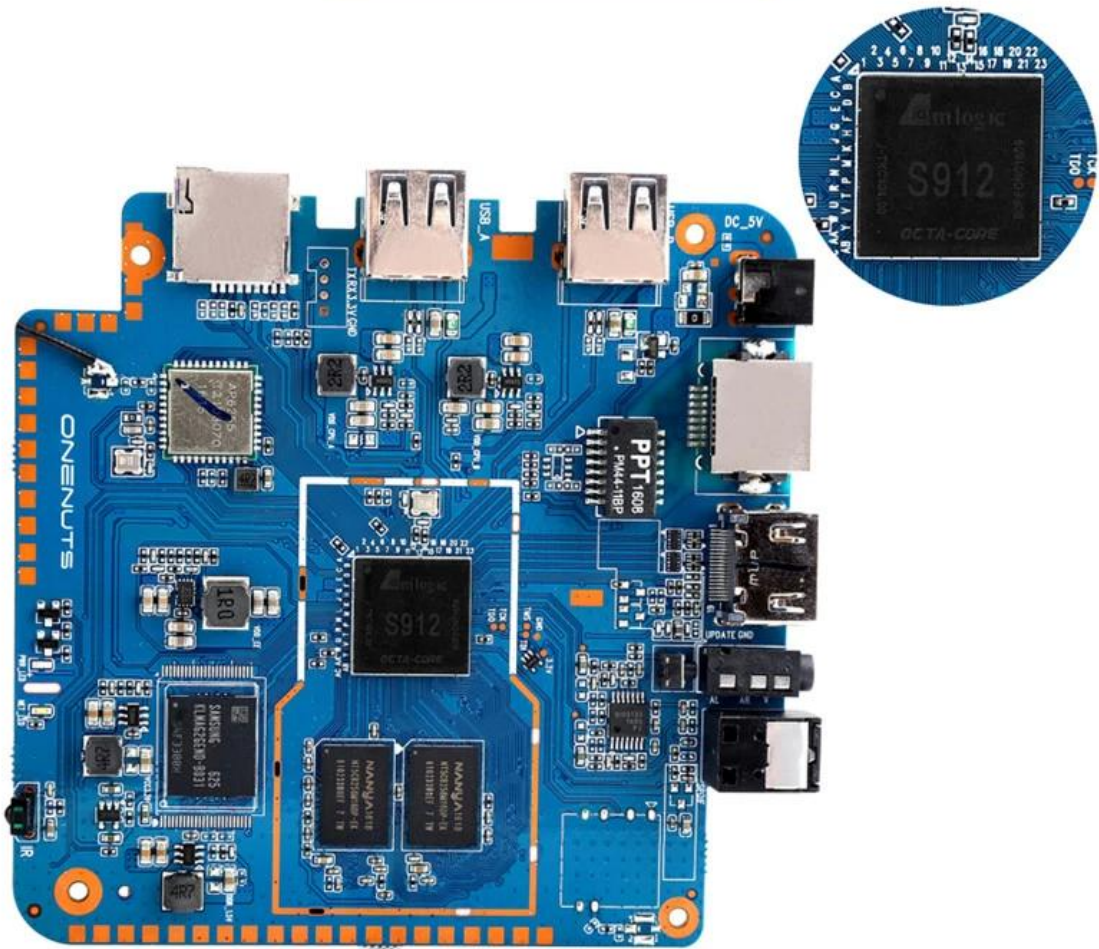

With Bluetooth headphone, enjoy your happy private world.

Young Look

Model No.	ONENUTS Nut 1
CPU	Amllogic S912 octa-core ARM Cortex A53 processor @ up to 2.0GHz
GPU	ARM Mail-T820MP3 GPU up to 750MHz(DVFS)
ROM	2GB DDR3
Internal Storage	16GB eMMC flash and SD slot up to 32GB
Video Docoder	VP9-10/H.265 up to 4Kx2K@60fps
HDMI	HDMI 2.0a up to 4K @ 60Hz with CEC and HDR support, and AV port

OTA Update

Support background auto upgrade and offer you the newest experience.

Product structure

What is in the box?

Portable & Environmental EVA Bag

Motherboard Show

Android Quad Core Octa Core 2-in-1
Android TV Box Quad Core
Android TV Box Octa Core 2-in-1
Android TV Box Quad Core
Android TV Box Octa Core 2-in-1