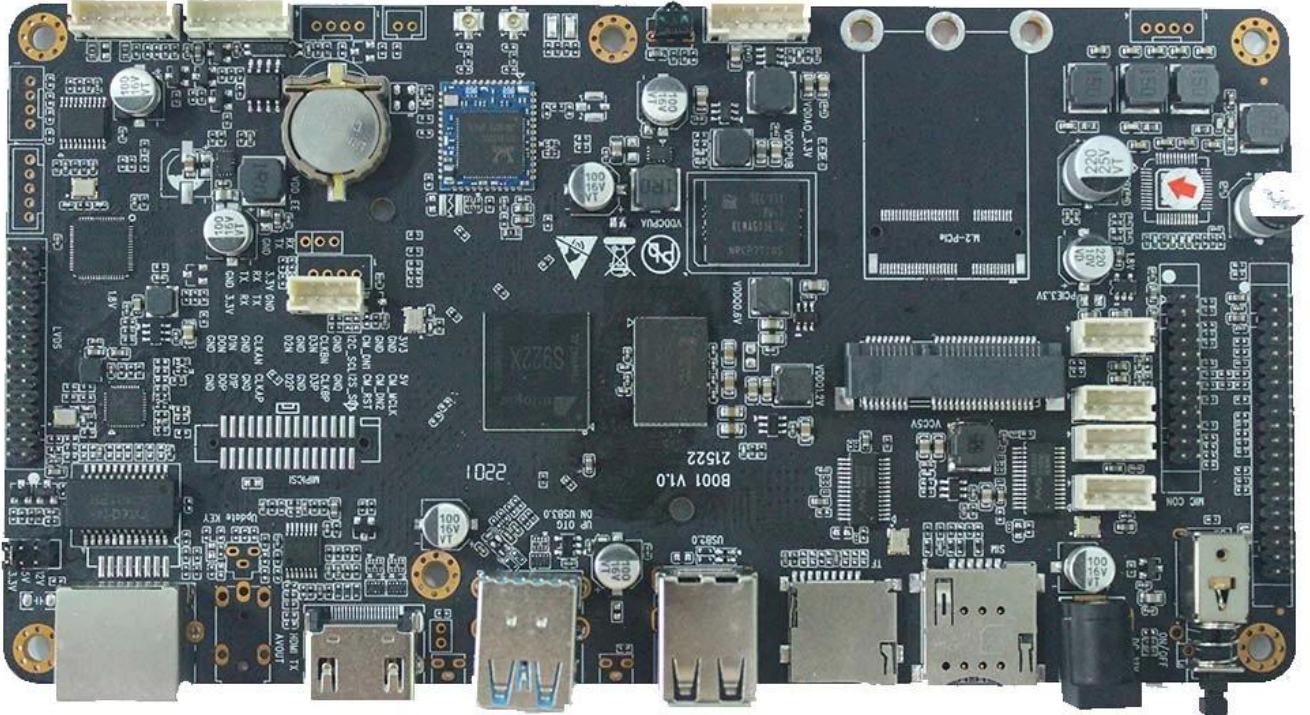

Android TV Android TV

Android TV	
Processor	Amlogic A311D Quad Core ARM Cortex A73 Dual Core ARM Cortex A53 1.98Ghz
GPU	ARM Mali-G52 MP4 (6EE) OpenGL ES 3.2, OpenCL 2.0
RAM	DDR4 2GB/4GB
Storage	eMMC 16GB (expandable up to 128GB)
OS	Android 9.0
Video	
Video Output	4K H265 10Bit, H.264, AVS, MPEG-2
Video Formats	MPEG1, MPEG2, MPEG4, H.264, WMV, MKV, TS, flv, MP3, JPG, JPEG, BMP, PNG, GIF
Connectivity	
Display	1x LVDS 40 pins 2.0, 8 pins, 10 pins; HDMI 1; AV 1
Camera	x1, MIPI
Power	25W@2 pins 4 pins 2.5, 3W@2
Network	x1, 10M/100M WIFIBT, 2.4G single band, 2.4G/5G dual band, PCIE (4G) x1, M.2 (4G) x1
USB	USB OTG x1, USB2.0
Audio	x2, 6 pins 2.0, x1, 7 pins 2.0, LED
Buttons	x4
TF Card	x1
Other	x1
Power Input	12V, 2.5DC

S922X

Supported configuration: PCIe2.0 port + USB2.0 Host, or USB3.0 without PCIe

S055T01

180mm

95mm

180mm*95mm*20mm

Amlogic S922X Android Development Board - LCD
 Amlogic S922X 12nm UHD 4K @ 60fps
 H.265 10, H.264 AVS
 UART USB Bluetooth, WIFI, 4G
 AV, SD
 3
 AI

- (1)
- LVDS 1 (40)
 - HDMI 1
 - USB2.0 5
 - 4 RS232 (USB2.0)
 - MIPI CSI 1
 - AV 1
 - 1 I2C

- I2SC/IS2B

- 25W 1 3W
- (2) 25W 1 3W
- WiFi 4G
- (3) 25W 1 3W
- 25W 1 3W
- U
- 25W 1 3W

25W 1 3W

25W 1 3W

- (1) Quad Core ARM Cortex-A73 Dual Core ARM Cortex-A53
- (2) ARMv8-A Neon Crypto
- (3) L2
- (4) Build-in Cortex-M4 core
- (5) TrustZone
- (6) QoS

25W 1 3W

- (1) GPU ARM Mali-G52 MP4 (4ppc)
- (2) 8, 2x2, 6x8 (EE)
- (3)
- (4) OpenGL ES3.2, Vulkan 1.0 OpenCL 2.0

CODEC

- (1) Amlogic Video Engine (AVE)
- (2) 4Kx2K@60fps 1x1080P@60fps
- (3) "AV1"
- (4)

VP9-2 4Kx2K@60fps