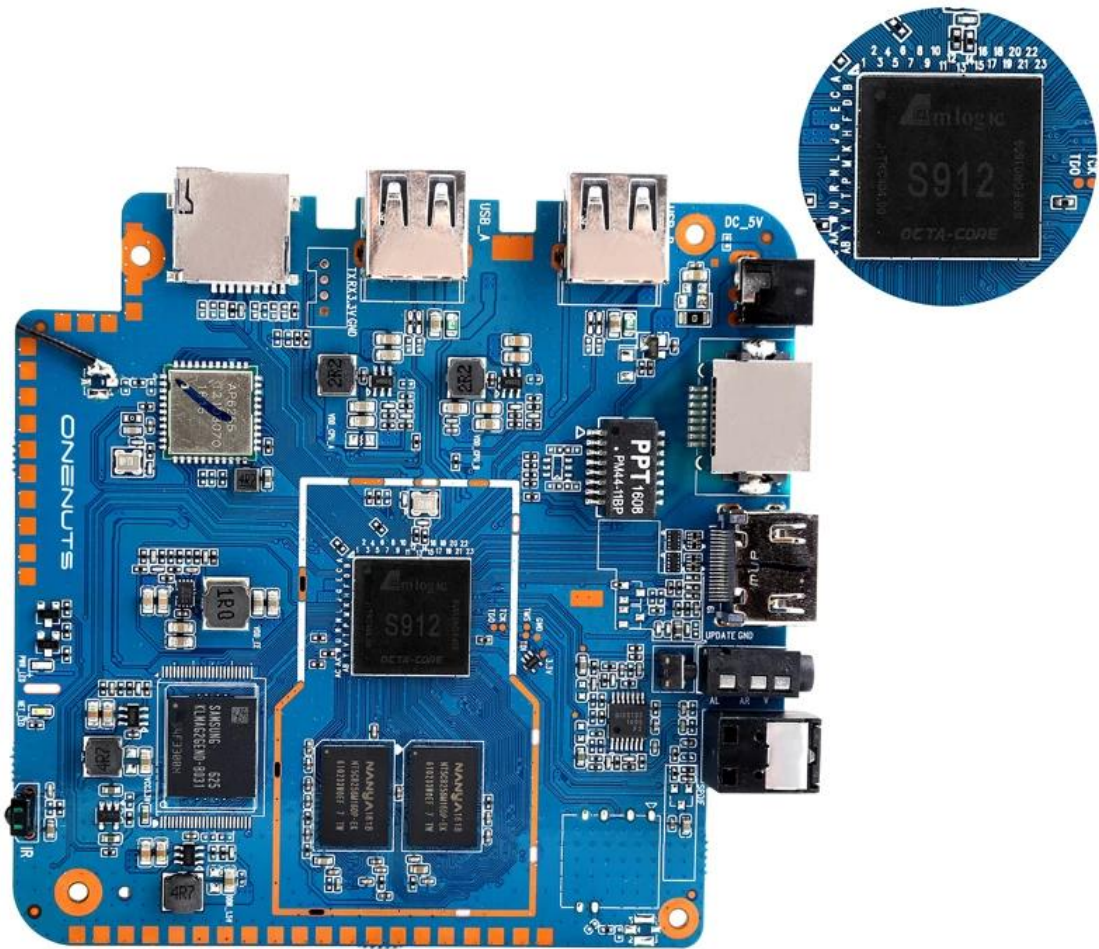

OTA Update

Support background auto upgrade and offer you the newest experience.

Product structure

What is in the box?

Portable & Environmental EVA Bag

Motherboard Show

DLNA

DLNA