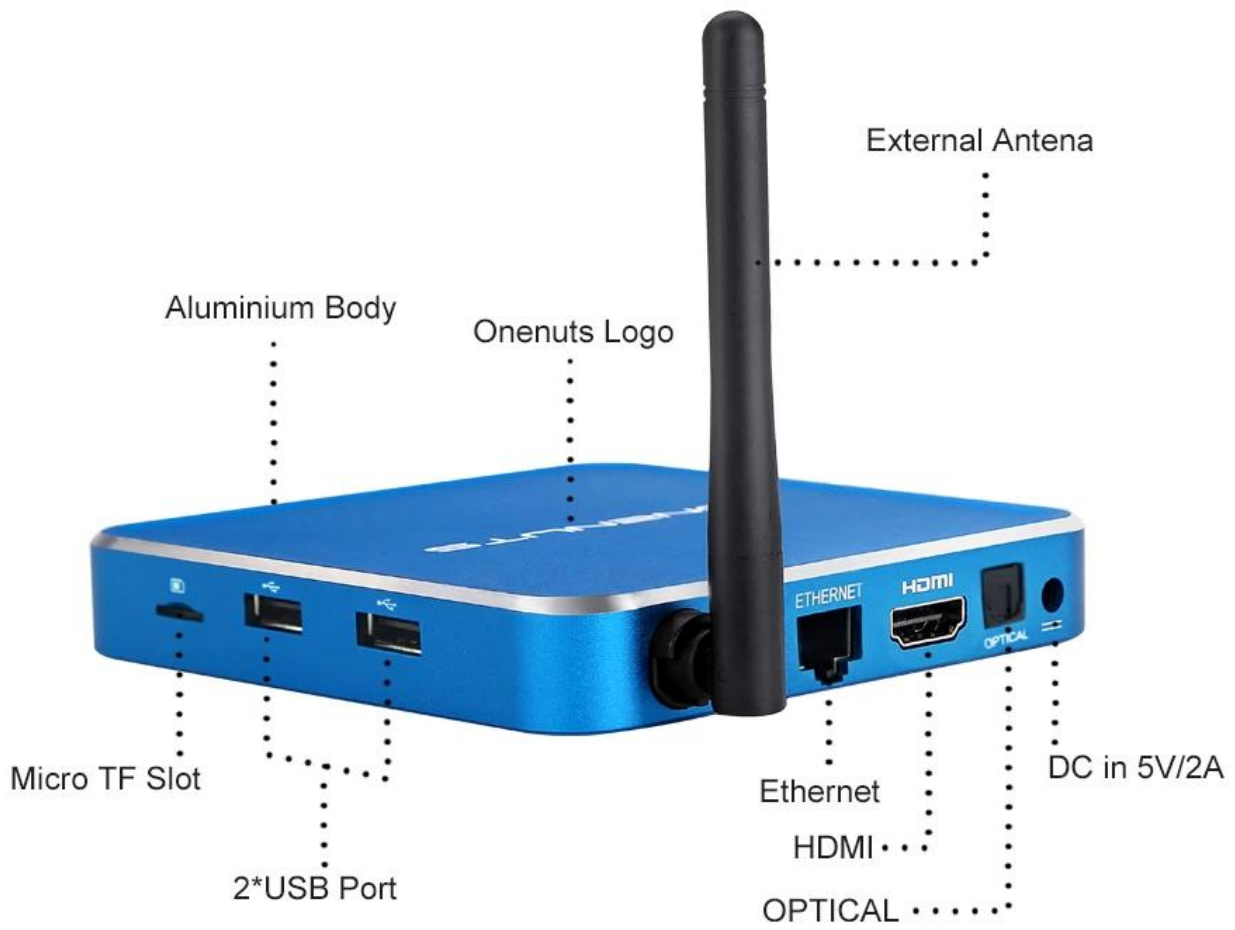

Product structure