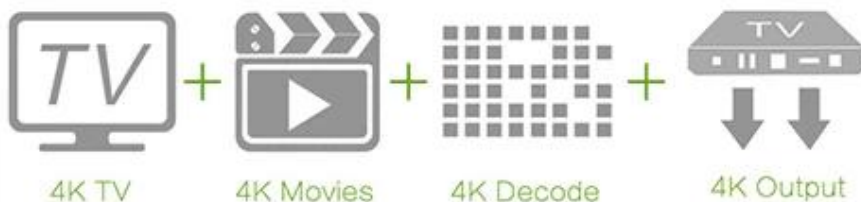

Smart Box

Remote,
Anywhere,
Any angle.

The box can paste in to Wall or TV and others.

- 1.Magic tape
- 2.Pothook Designed
- 3.Dual IR designed,remote control easy.

Put the photo,musics,and videos on your television.