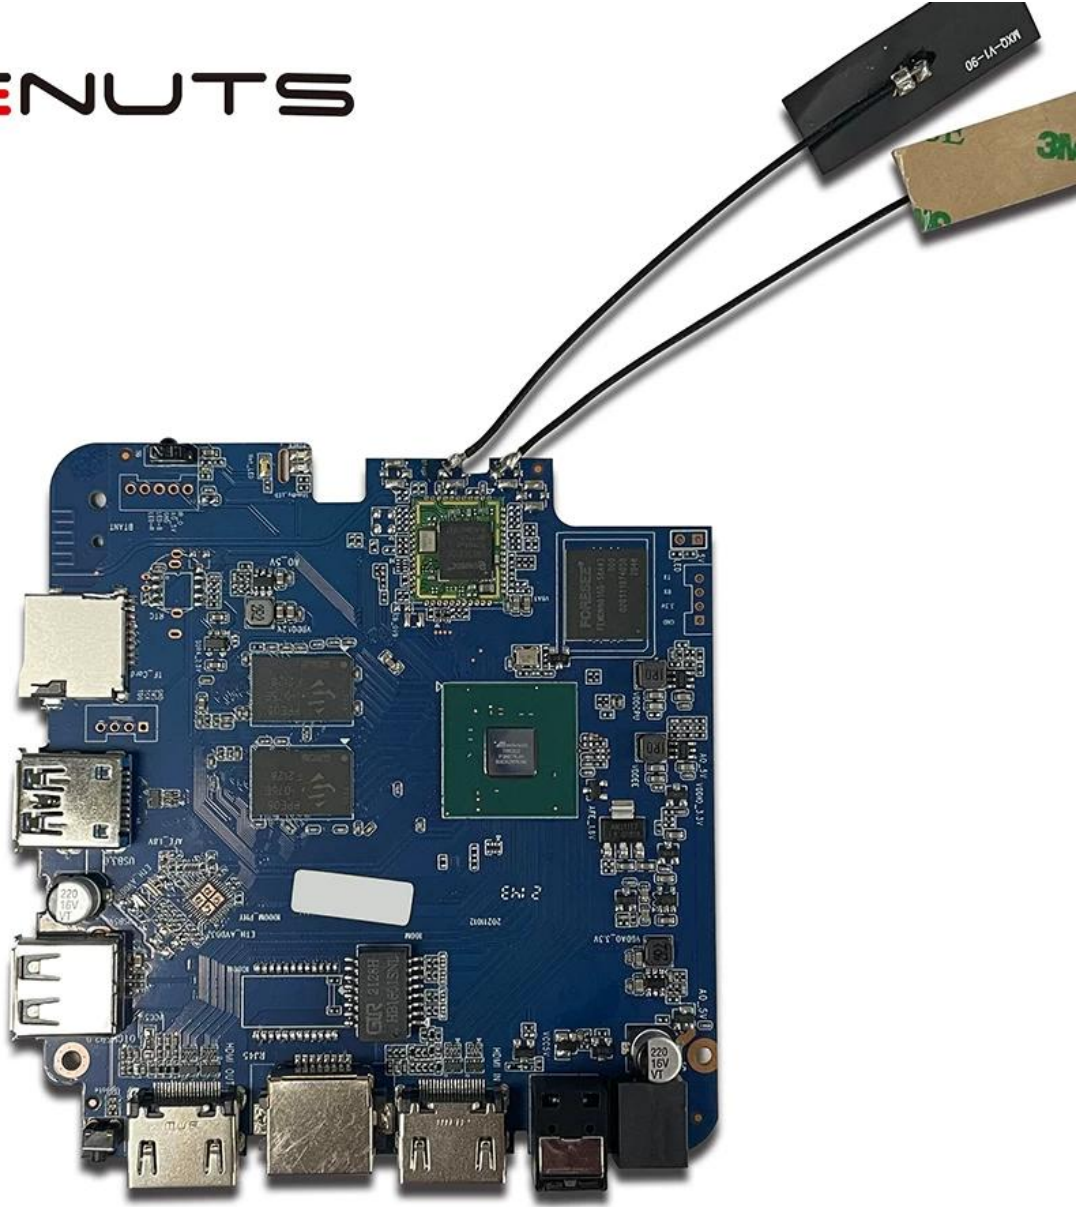

4K Android TV Kutusu Üreticisi En İyi Android TV Kutusu HDMI girişi

Özellikler

Model numarası.	Amlogic T962E2 4K Android TV Kutusu Üreticisi
İşlemci	Amlogic T962E2 Dört Çekirdekli ARM Cortex-A55, 2,0 GHz'e kadar
GPU	ARM Mali-G31 MP2 GPU
Veri depiřletim sistemiu	DDR4: 2 GB/4 GB
Hafıza	16G/32GB eMMC Flař
OS	Android 8.1/9.0/ATV
Wifi	Dahili WiFi Desteęi IEEE 802.11ac/a/b/g/n(UWE5621DS) 2.4G/5G MIMO'yu destekleyin (2T2R) 100M/1000M Ethernet desteęi
Bluetooth	5.0 blueooth

G/Ç

HDMI	1*HDMI GİRİŐİ 1*HDMI ÇIKIŐI (HDMI 2.1)
Optik Çıkıř	1* Optik Destek Optik Çıkıř
USB	1*Yüksek hızlı USB 2.0, 1*USB3.0, USB Flash Sürücü ve USB HDD'yi destekleyin
Dahili Kızılötesi Alıcı	1 * IR Baęlantı Noktası
RJ45	1 * RJ45 kablolu Ethernet baęlantısı
TF KARTI	1 *TF kart yuvası
Güç	Çıkıř: DC 5V/2A Giriř: AC100-240V 50/60Hz Güç açık: Mavi; Bekleme: Kırmızı
Seçenekler	Dahili RTC, Dahili USB cihazı

@mlogic

A-T8B043.07

T962E2

BONMON005

ONENUTS

 <p>Multi-core 32/64-bit CPU and 3D GPU with high performance</p>	 <p>Powerful multimedia processing capability, supporting all mainstream video decoding including 8K/4K 10-bit AV1/H.265/VP9/AVS2</p>	 <p>Supports all mainstream HDR standard including Dolby Vision, HDR10 and HLG</p>	 <p>Unique Trulife picture quality enhancement engine, offering theater-like visual effect</p>	 <p>Complete production-ready security solution, supporting secure boot, secure OS and mainstream DRMs</p>
 <p>Ultra-high performance and ultra-low power consumption</p>	 <p>Ultra-high SoC integration and rich peripheral interfaces</p>	 <p>Complete IP license, including Dolby, DTS, etc.</p>	 <p>Supports screen projection technology like DLNA, Miracast etc.</p>	 <p>Provides mature turn-key solution for both split and AIO smart TV</p>