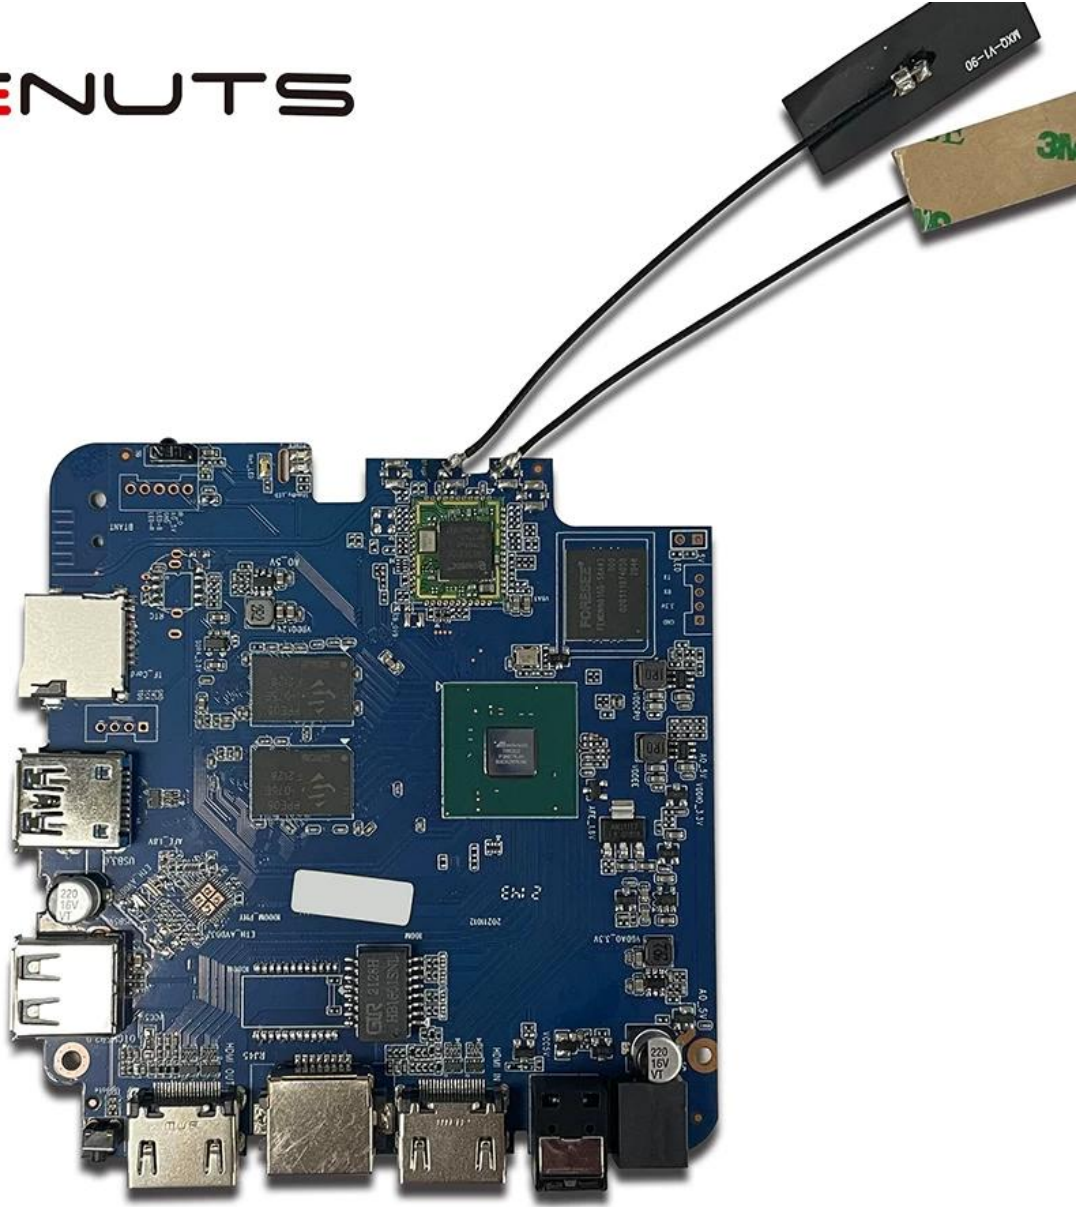

Android Set Üstü Kutu HDMI giriři, TV Kutusu Android HDMI Video Kaydı

Özellikler

Model numarası.	Amlogic T962E2 TV Kutusu Android HDMI Video Kaydı
İřlemci	Amlogic T962E2 Dört Çekirdekli ARM Cortex-A55, 2,0 GHz'e kadar
GPU	ARM Mali-G31 MP2 GPU
Veri depiřletim sistemiu	DDR4: 2 GB/4 GB
Hafıza	16G/32GB eMMC Flař
OS	Android 8.1/9.0/ATV
Wifi	Dahili WiFi Desteęi IEEE 802.11ac/a/b/g/n(UWE5621DS) 2.4G/5G MIMO'yu destekleyin (2T2R) 100M/1000M Ethernet desteęi
Bluetooth	5.0 bluebooth

G/Ç

HDMI	1*HDMI GİRİŐİ 1*HDMI ÇIKIŐI (HDMI 2.1)
Optik Çıkıř	1* Optik Destek Optik Çıkıř
USB	1*Yüksek hızlı USB 2.0, 1*USB3.0, USB Flash Sürücü ve USB HDD'yi destekleyin
Dahili Kızılötesi Alıcı	1 * IR Baęlantı Noktası
RJ45	1 * RJ45 kablolu Ethernet baęlantısı
TF KARTI	1 *TF kart yuvası
Güç	Çıkıř: DC 5V/2A Giriř: AC100-240V 50/60Hz Güç açık: Mavi; Bekleme: Kırmızı
Seçenekler	Dahili RTC, Dahili USB cihazı

@mlogic

A-T8B043.07

T962E2

BONMON005

ONENUTS

 <p>Multi-core 32/64-bit CPU and 3D GPU with high performance</p>	 <p>Powerful multimedia processing capability, supporting all mainstream video decoding including 8K/4K 10-bit AV1/H.265/VP9/AVS2</p>	 <p>Supports all mainstream HDR standard including Dolby Vision, HDR10 and HLG</p>	 <p>Unique Trulife picture quality enhancement engine, offering theater-like visual effect</p>	 <p>Complete production-ready security solution, supporting secure boot, secure OS and mainstream DRMs</p>
 <p>Ultra-high performance and ultra-low power consumption</p>	 <p>Ultra-high SoC integration and rich peripheral interfaces</p>	 <p>Complete IP license, including Dolby, DTS, etc.</p>	 <p>Supports screen projection technology like DLNA, Miracast etc.</p>	 <p>Provides mature turn-key solution for both split and AIO smart TV</p>