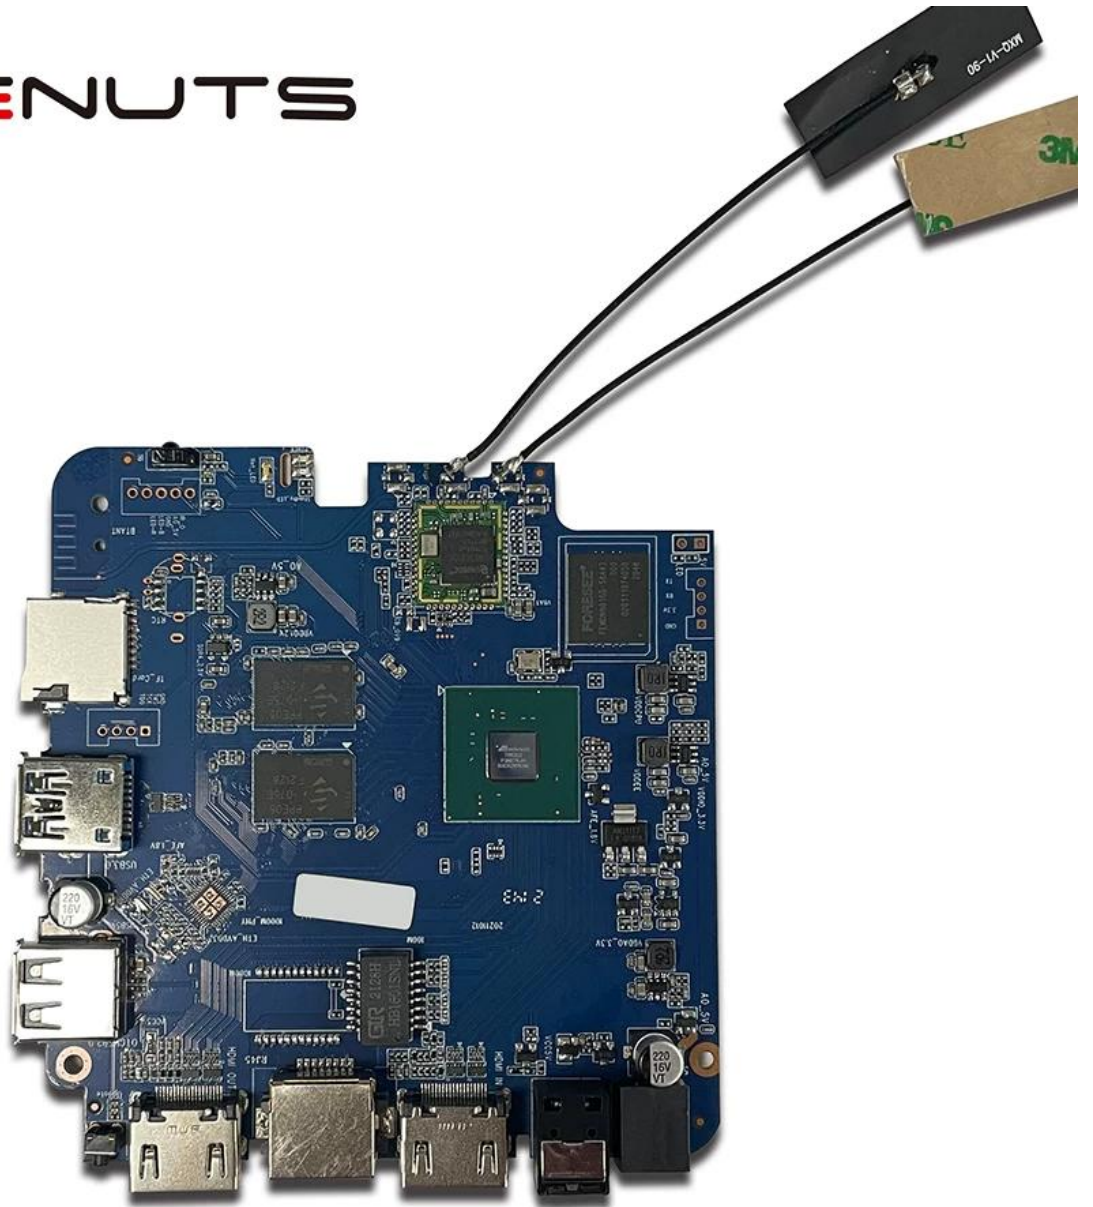

# Android Akıllı TV Kutusu, Android Set Üstü Kutusu HDMI girişi

## Özellikler

Model numarası.	Amlogic T962E Android Set Üstü Kutu HDMI girişi
İşlemci	Amlogic T962E2 Dört Çekirdekli ARM Cortex-A55, 2,0 GHz'e kadar
GPU	ARM Mali-G31 MP2 GPU
Veri depiřletim sistemiu	DDR4: 2 GB/4 GB
Hafıza	16G/32GB eMMC Flař
OS	Android 8.1/9.0/ATV
Wifi	Dahili WiFi Desteęi IEEE 802.11ac/a/b/g/n(UWE5621DS) 2.4G/5G MIMO'yu destekleyin (2T2R) 100M/1000M Ethernet desteęi
Bluetooth	5.0 bluebooth

## G/Ç

HDMI	1*HDMI GİRİŐİ 1*HDMI ÇIKIŐI (HDMI 2.1)
Optik Çıkıř	1* Optik Destek Optik Çıkıř
USB	1*Yüksek hızlı USB 2.0, 1*USB3.0, USB Flash Sürücü ve USB HDD'yi destekleyin
Dahili Kızılötesi Alıcı	1 * IR Baęlantı Noktası
RJ45	1 * RJ45 kablolu Ethernet baęlantısı
TF KARTI	1 *TF kart yuvası
Güç	Çıkıř: DC 5V/2A Giriř: AC100-240V 50/60Hz Güç açık: Mavi; Bekleme: Kırmızı
Seçenekler	Dahili RTC, Dahili USB cihazı

# ONENUTS

 <p>Multi-core 32/64-bit CPU and 3D GPU with high performance</p>	 <p>Powerful multimedia processing capability, supporting all mainstream video decoding including 8K/4K 10-bit AV1/H.265/VP9/AVS2</p>	 <p>Supports all mainstream HDR standard including Dolby Vision, HDR10 and HLG</p>	 <p>Unique Trulife picture quality enhancement engine, offering theater-like visual effect</p>	 <p>Complete production-ready security solution, supporting secure boot, secure OS and mainstream DRMs</p>
 <p>Ultra-high performance and ultra-low power consumption</p>	 <p>Ultra-high SoC integration and rich peripheral interfaces</p>	 <p>Complete IP license, including Dolby, DTS, etc.</p>	 <p>Supports screen projection technology like DLNA, Miracast etc.</p>	 <p>Provides mature turn-key solution for both split and AIO smart TV</p>