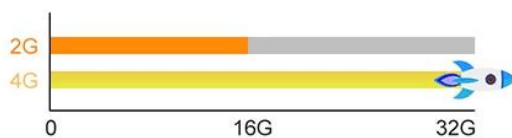

5G:250Mbps

Faster Transmission & Load Quickly

2.4+5G:400Mbps

Built-in T2TR, more efficient and stable

Android 9.0

application installation is more flexible

- More stable with applications
- Save 25% RAM in Spacet
- Faster & Safer responses

Download more apps

Amlogic S905X3 Quad Core

Faster, Smarter and More Powerful

| | | |
|-------------|--------------|-------------------------------|
| 4GB DDR3 | 32GB eMMC | Ultra-fast running speed |
| | | Professional image processing |

8K & 3D

The perfect combination of 8K and 3D, bring you a 3D visual experience
Feel the shock of the 3D cinema at home

H.265 Makes 8K within Reach

Advanced H.265 Makes HD video Smoother

H.265 Decoding

Less bandwidth / clearer image