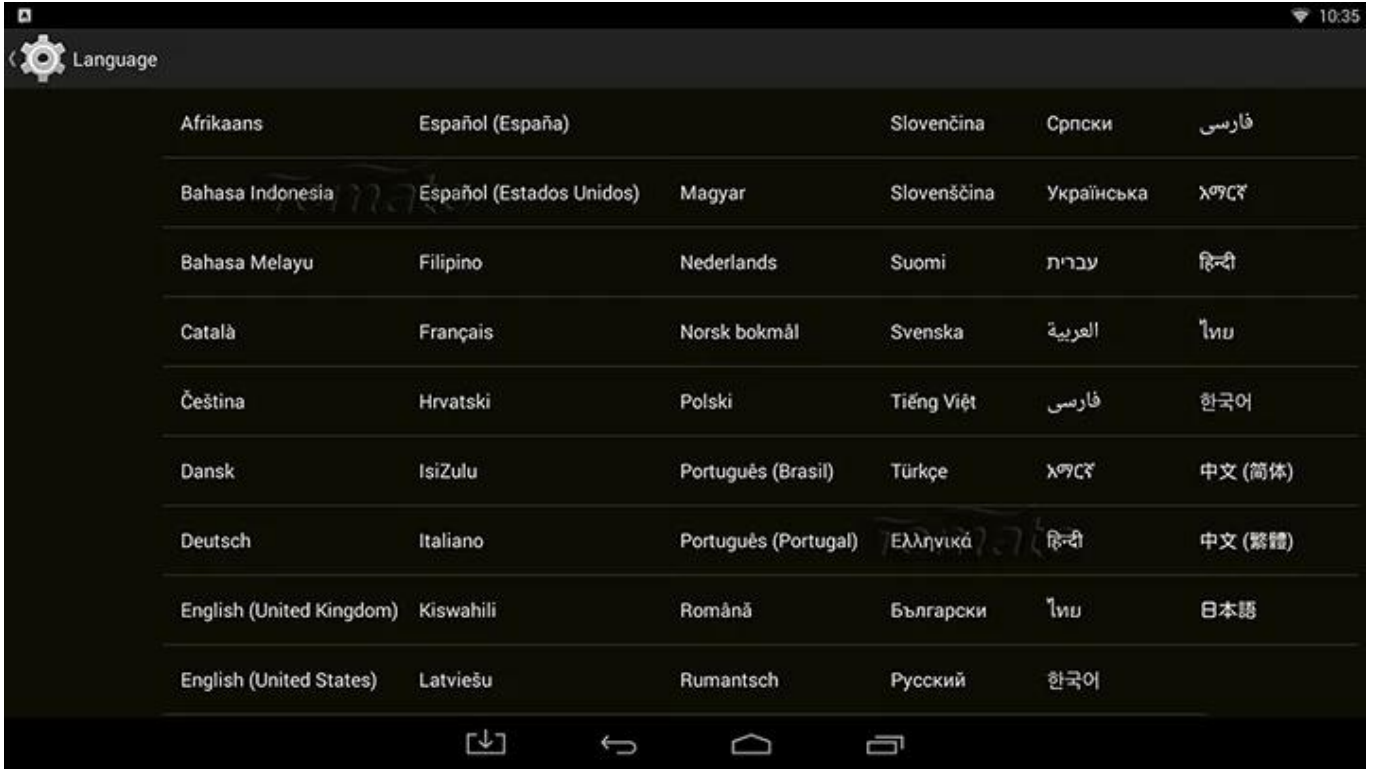

En İyisi olarak taçlandırılan Amlogic S805 Dört Çekirdekli ile ev eğlencesinin geleceğine adım atın [Android TV Kutusu](#). Kendinizi üstün görsellere, kesintisiz yayına ve zengin özelliklere sahip Android TV deneyimine kaptırın. Bu güçlü cihazla ev eğlencesi kurulumunuzu yükseltin. Filmler, oyunlar veya üretkenlik için olsun, bu Android TV Kutusu olağanüstü performans sunar. Eğlencede yeni bir çağın kapısını açmak ve TV deneyiminizi yeniden tanımlamak için hemen sipariş verin.