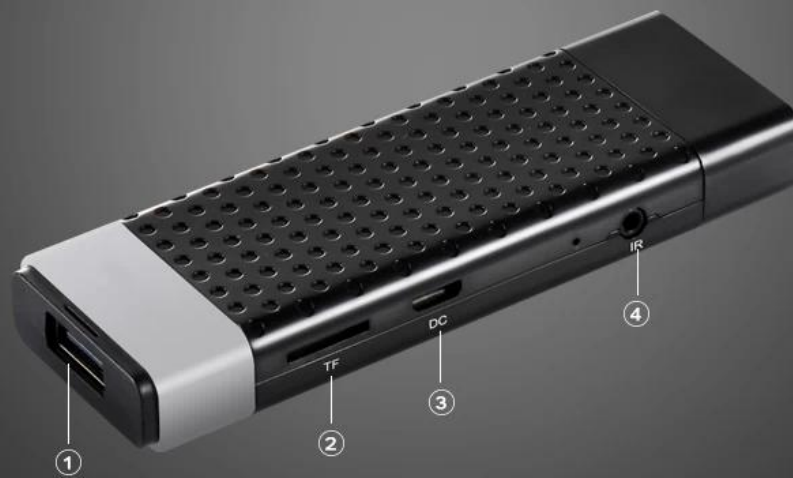

Which supports IEEE 802.11 a/b/g/n/ac and users can enjoy both download & upload simultaneously.

2.4G+5.8G
IEEE 802.11 ac

Interface:

- ① **USB3.0**
- ② TF Card
- ③ Micro USB
- ④ IR