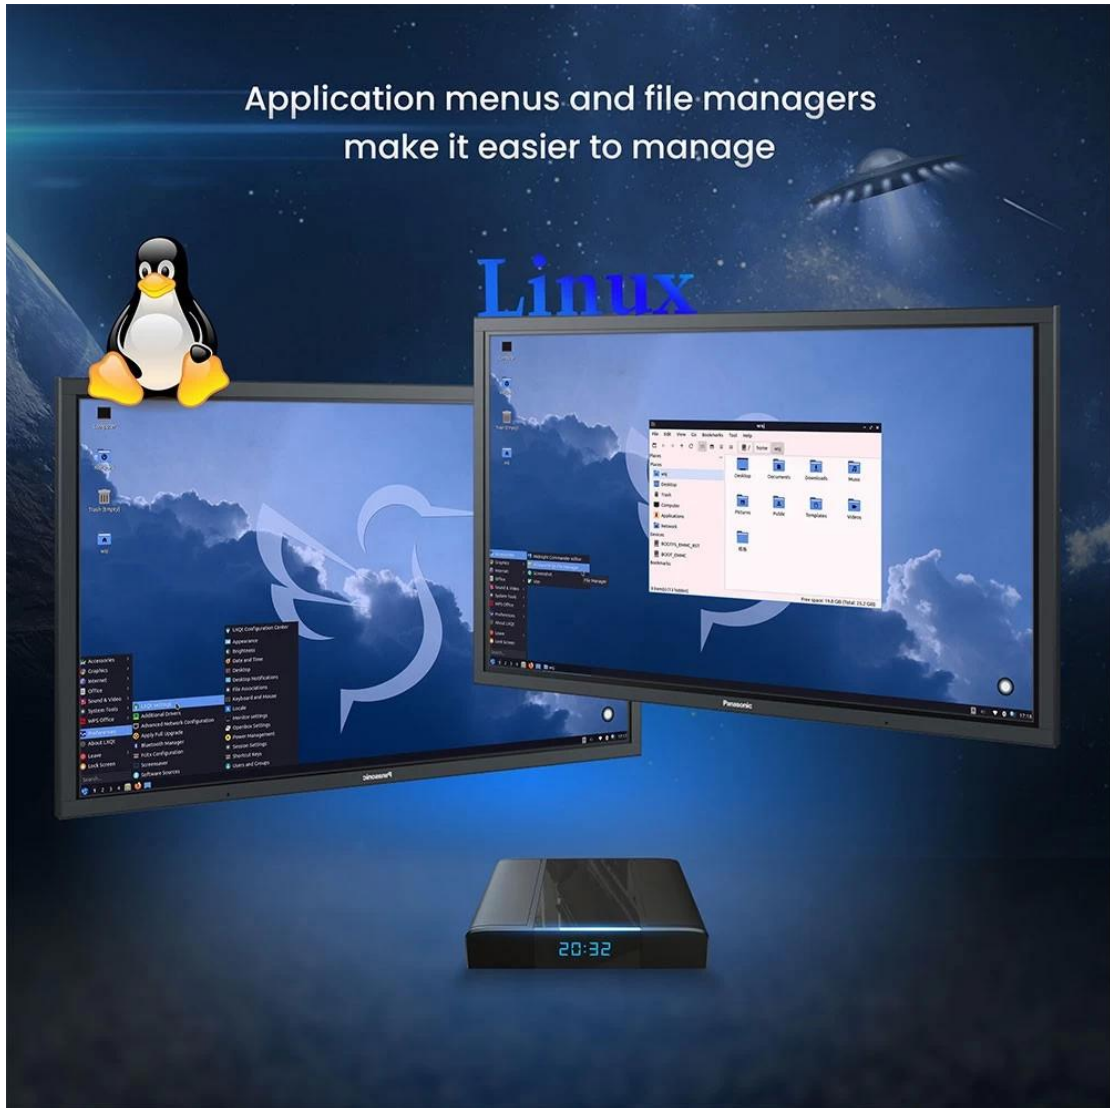

2.4G&5G
802.11 a/b/g/n/ac

4.2

Multiple USB interfaces available to connect multiple devices.
Super Speed USB3.0 interface speed up to 5Gbps

USB
2.0

USB
3.0

Dual Band Wireless

Run Box without Buffering Strong Signal

2.4G 5G

2.4GHz

5GHz

The Linux system with powerful network function to support different Ethernet protocols, an open source system composed of many micro core

Linux

The Linux system is pre-installed with applications such as browsers, screenshot software, etc., providing convenient Internet experience, and retaining every wonderful moment

Application menus and file managers
make it easier to manage

Linux

Support changing desktop wallpaper, setting desktop password and other functions

What can do?

Package Contents

Power Adapter*1

HDMI Cable*1

Kompakt ve çok yönlü bilgi işlem dünyasını keşfedin [Android Mini Bilgisayar](#). Bu güçlü cihazlar, küçük bir form faktöründe çok çeşitli uygulamalar ve özellikler sunarak Android'in rahatlığını masaüstünüze getiriyor.