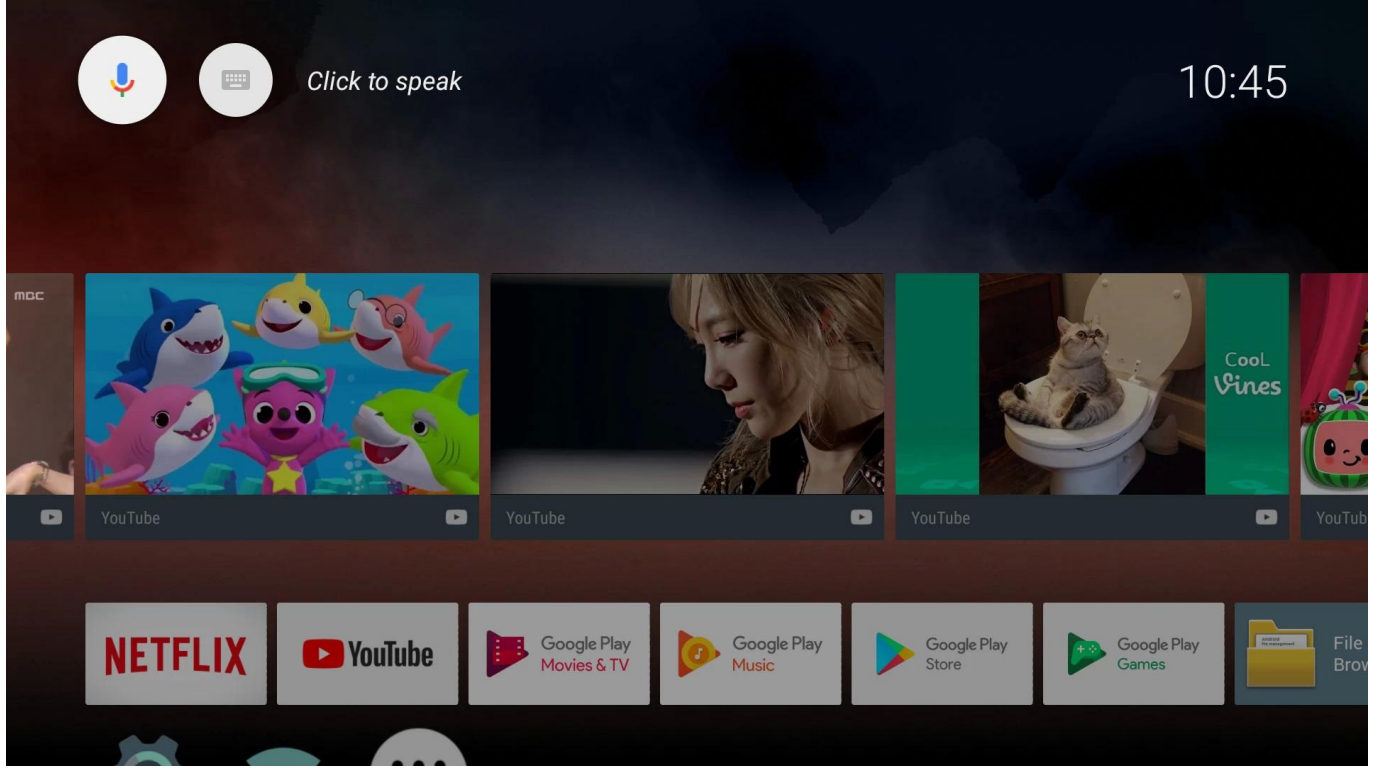

Google TV Kutumuzla Sınırsız Seçenekleri Keşfedin - Eğlence Deneyiminizi Yükseltin

Özellikler

Model numarası.	Onenuts Nut 9 Google TV Kutusu
İşlemci	Amlogic S905X Dört Çekirdekli 64 bit Cortex-A53, 1,5 GHz'e kadar
GPU	Penta-Core Mali-450, 750MHz'e kadar
ROM	2 GB DDR3
Dahili depolama	16 GB EMMC
Çözünürlük	4K(3840 X 2160) 60Hz'e kadar
İşletim sistemi	Android 7.1 ATV'miz

ONENUTS cube

Control your TV hands-free
from across the room

Built-in
2W speaker

Far-field
voice control

Built-in
microphone

Powered by
androidtv

ALL IN ONE

Onenuts cube = OTT TV BOX + Ai speaker + Ai assistant

It's a TV box

When the TV screen is on, it is a TV box
you can do everything you do on the TV box

It's an Ai speaker

When the TV screen is off, it turns into an Ai speaker.
Now you just have to say what you want to do.