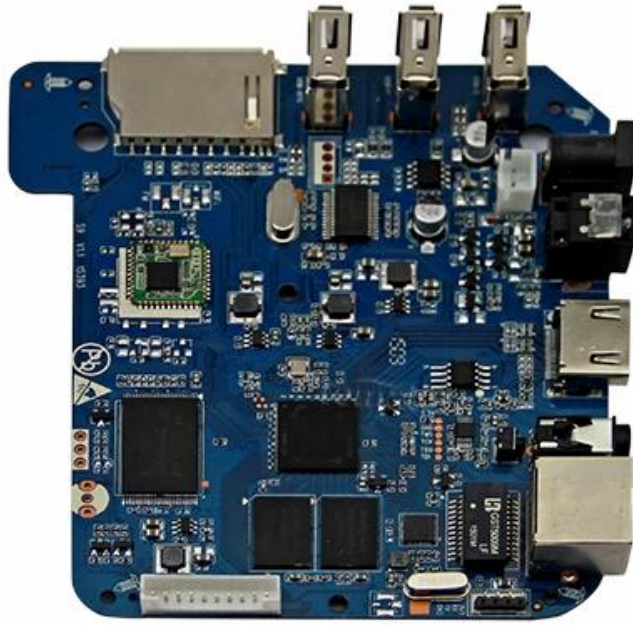

## Picture Show

Indicator

USB\*3

SD/MMC Card

# S905

64-Bit  
Quad Core  
Cortex A53

4K

H.265  
@60fps

HDMI 2.0  
HDCP 2.2

TSMC  
28NM

DRM

**64 bit CPU,**