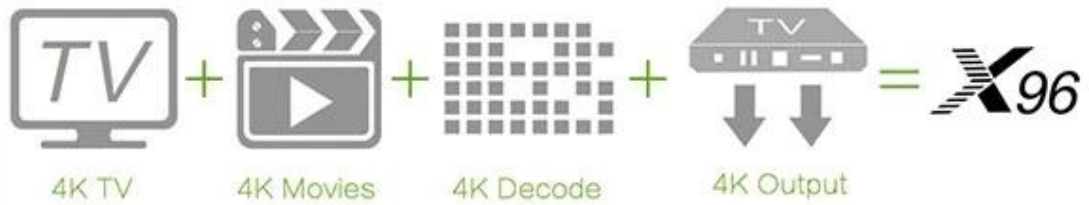

X96 Smart Box

Remote,
Anywhere,
Any angle.

The box can paste in to Wall or TV and others.

1. Magic tape
2. Pothook Designed
3. Dual IR designed, remote control easy.

tomato

Put the photo, musics, and videos on your television.