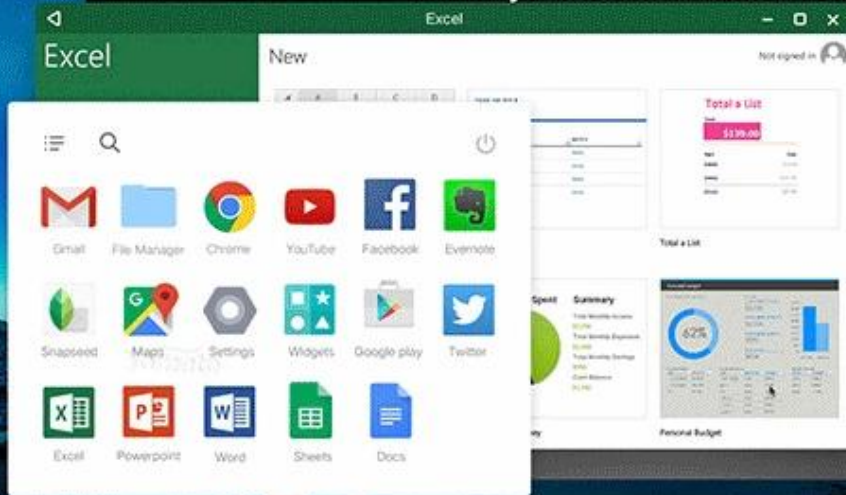

Picture Show

Finally, less can be more.

Chrome

Jide Official Web... x Drizzle - Show x

http://www.jide.com/index

Finally, less can be more.

Introducing Remix Mini...

Excel