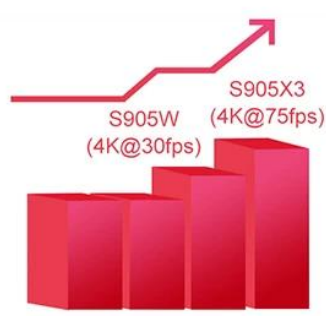

4GB DDR3	32GB eMMC	Ultra-fast running speed
		Professional image processing

8K & 3D

The perfect combination of 8K and 3D, bring you a 3D visual experience
Feel the shock of the 3D cinema at home

H.265 Makes 8K within Reach