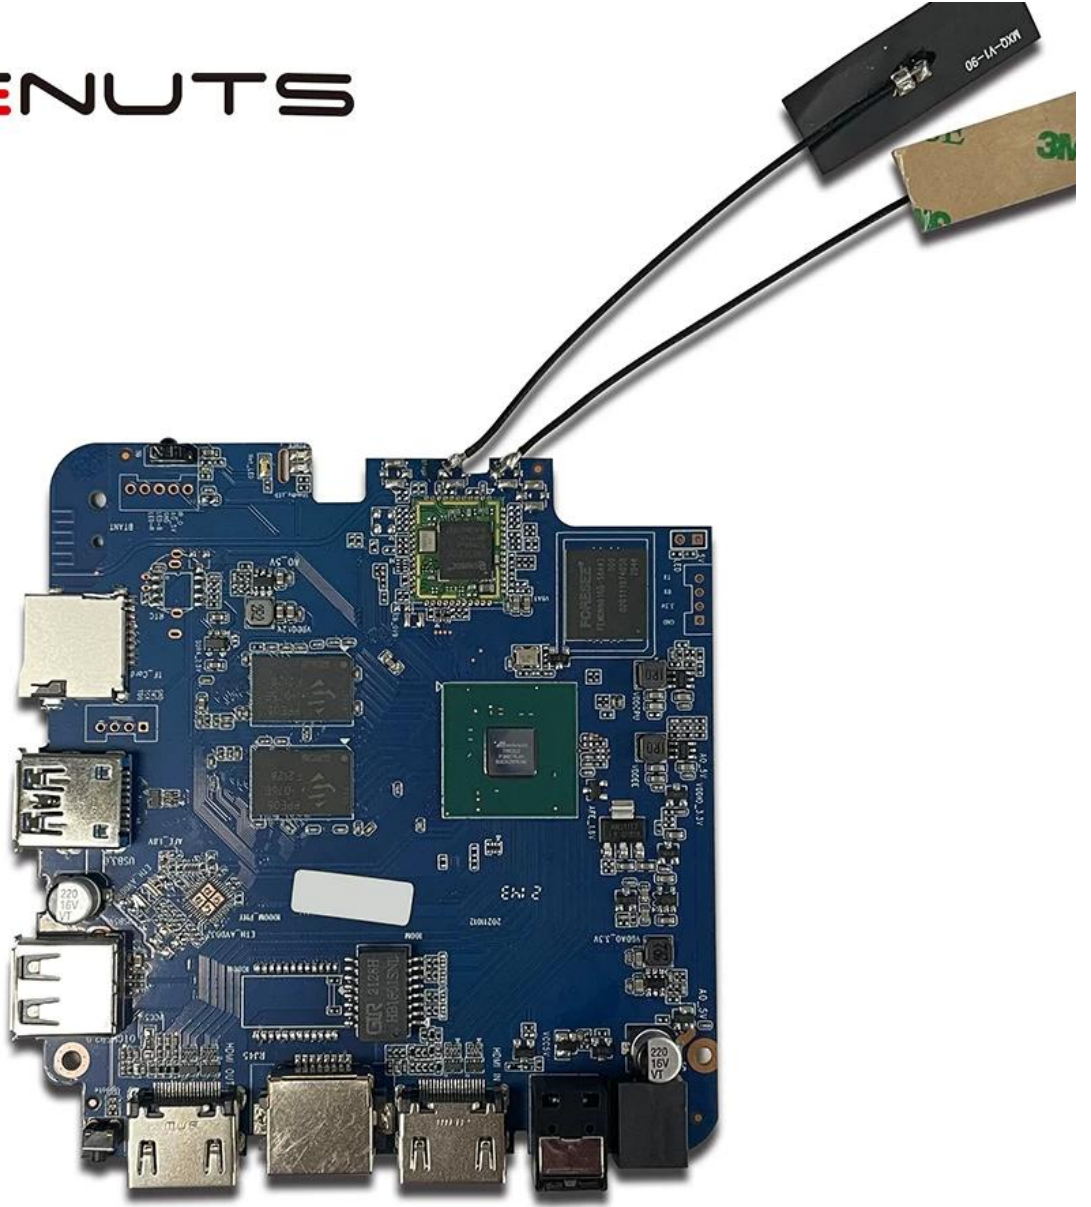

TV Kutusu Android HDMI Video Kaydı DTS HD Android TV Kutusu Toptan Satış

Özellikler

Model numarası.	Amlogic T962E2 Android TV Kutusu Toptan Satış
İşlemci	Amlogic T962E2 Dört Çekirdekli ARM Cortex-A55, 2,0 GHz'e kadar
GPU	ARM Mali-G31 MP2 GPU
Veri depiřletim sistemiu	DDR4: 2 GB/4 GB
Hafıza	16G/32GB eMMC Flař
OS	Android 8.1/9.0/ATV
Wifi	Dahili WiFi Desteęi IEEE 802.11ac/a/b/g/n(UWE5621DS) 2.4G/5G MIMO'yu destekleyin (2T2R) 100M/1000M Ethernet desteęi
Bluetooth	5.0 blueooth

G/Ç

HDMI	1*HDMI GİRİŐİ 1*HDMI ÇIKIŐI (HDMI 2.1)
Optik Çıkıř	1* Optik Destek Optik Çıkıř
USB	1*Yüksek hızlı USB 2.0, 1*USB3.0, USB Flash Sürücü ve USB HDD'yi destekleyin
Dahili Kızılötesi Alıcı	1 * IR Baęlantı Noktası
RJ45	1 * RJ45 kablolu Ethernet baęlantısı
TF KARTI	1 *TF kart yuvası
Güç	Çıkıř: DC 5V/2A Giriř: AC100-240V 50/60Hz Güç açık: Mavi; Bekleme: Kırmızı
Seçenekler	Dahili RTC, Dahili USB cihazı

@mlogic

A-T8B043.07

T962E2

BONMON005

ONENUTS

 <p>Multi-core 32/64-bit CPU and 3D GPU with high performance</p>	 <p>Powerful multimedia processing capability, supporting all mainstream video decoding including 8K/4K 10-bit AV1/H.265/VP9/AVS2</p>	 <p>Supports all mainstream HDR standard including Dolby Vision, HDR10 and HLG</p>	 <p>Unique Trulife picture quality enhancement engine, offering theater-like visual effect</p>	 <p>Complete production-ready security solution, supporting secure boot, secure OS and mainstream DRMs</p>
 <p>Ultra-high performance and ultra-low power consumption</p>	 <p>Ultra-high SoC integration and rich peripheral interfaces</p>	 <p>Complete IP license, including Dolby, DTS, etc.</p>	 <p>Supports screen projection technology like DLNA, Miracast etc.</p>	 <p>Provides mature turn-key solution for both split and AIO smart TV</p>