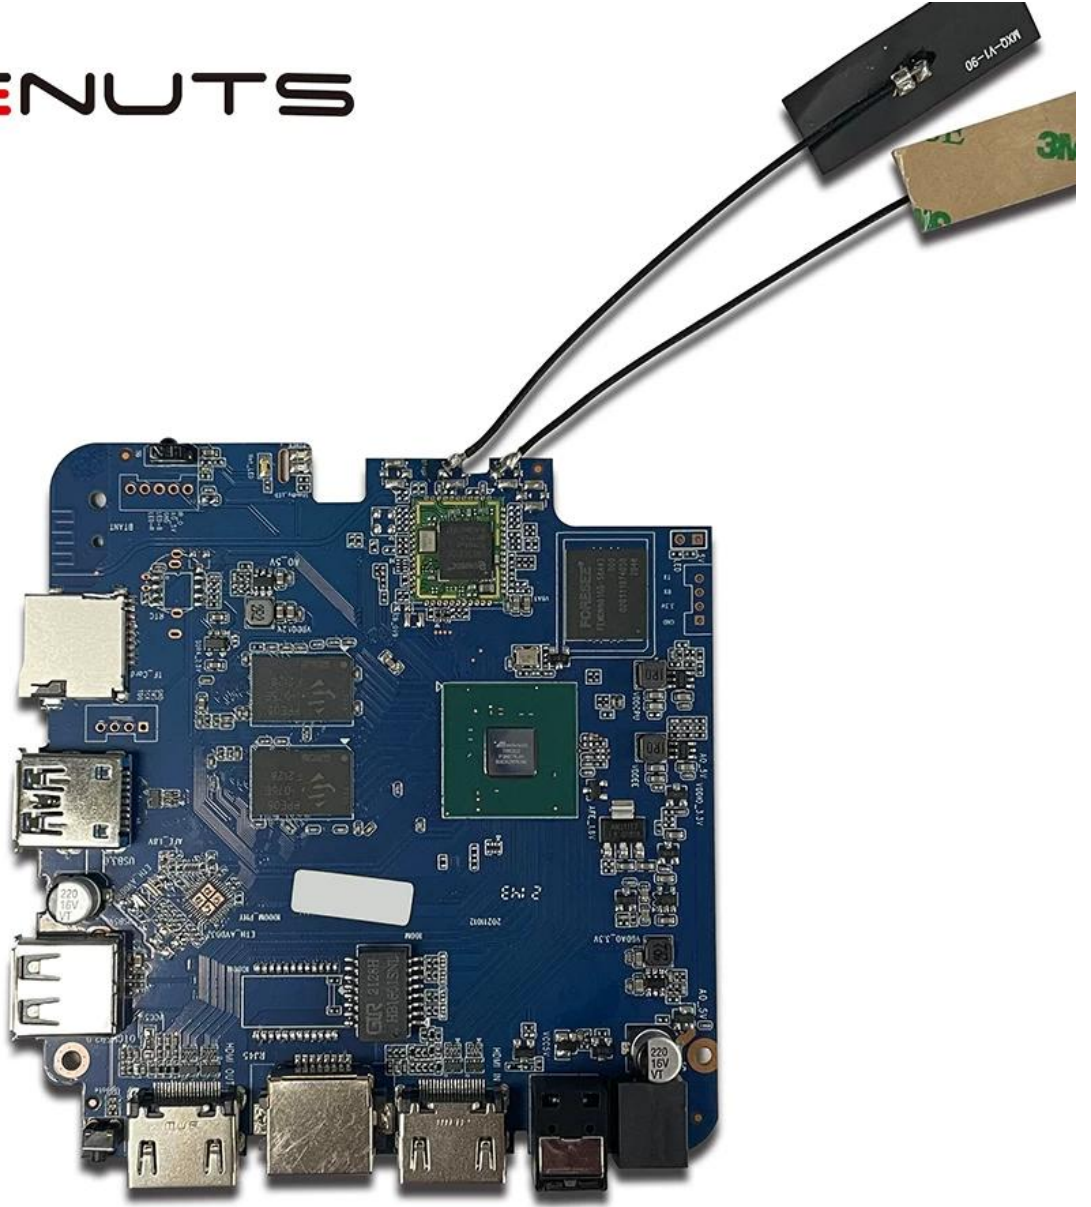

TV Kutusu Android HDMI Video Kaydı, OEM İnternet TV Kutusu Tedarikçisi

Özellikler

Model numarası.	Amlogic T962E2 OEM İnternet TV Kutusu Tedarikçisi
İşlemci	Amlogic T962E2 Dört Çekirdekli ARM Cortex-A55, 2,0 GHz'e kadar
GPU	ARM Mali-G31 MP2 GPU
Veri depişletim sistemiu	DDR4: 2 GB/4 GB
Hafıza	16G/32GB eMMC Flaş
OS	Android 8.1/9.0/ATV
Wifi	Dahili WiFi Desteęi IEEE 802.11ac/a/b/g/n(UWE5621DS) 2.4G/5G MIMO'yu destekleyin (2T2R) 100M/1000M Ethernet desteęi
Bluetooth	5.0 bluebooth

G/Ç

HDMI	1*HDMI GİRİŞİ 1*HDMI ÇIKIŞI (HDMI 2.1)
Optik Çıkış	1* Optik Destek Optik Çıkış
USB	1*Yüksek hızlı USB 2.0, 1*USB3.0, USB Flash Sürücü ve USB HDD'yi destekleyin
Dahili Kızılötesi Alıcı	1 * IR Baęlantı Noktası
RJ45	1 * RJ45 kablolu Ethernet baęlantısı
TF KARTI	1 *TF kart yuvası
Güç	Çıkış: DC 5V/2A Giriş: AC100-240V 50/60Hz Güç açık: Mavi; Bekleme: Kırmızı
Seçenekler	Dahili RTC, Dahili USB cihazı

@mlogic

A-T8B043.07

T962E2

BONMON005

ONENUTS

 <p>Multi-core 32/64-bit CPU and 3D GPU with high performance</p>	 <p>Powerful multimedia processing capability, supporting all mainstream video decoding including 8K/4K 10-bit AV1/H.265/VP9/AVS2</p>	 <p>Supports all mainstream HDR standard including Dolby Vision, HDR10 and HLG</p>	 <p>Unique Trulife picture quality enhancement engine, offering theater-like visual effect</p>	 <p>Complete production-ready security solution, supporting secure boot, secure OS and mainstream DRMs</p>
 <p>Ultra-high performance and ultra-low power consumption</p>	 <p>Ultra-high SoC integration and rich peripheral interfaces</p>	 <p>Complete IP license, including Dolby, DTS, etc.</p>	 <p>Supports screen projection technology like DLNA, Miracast etc.</p>	 <p>Provides mature turn-key solution for both split and AIO smart TV</p>