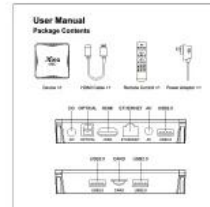

User Manual