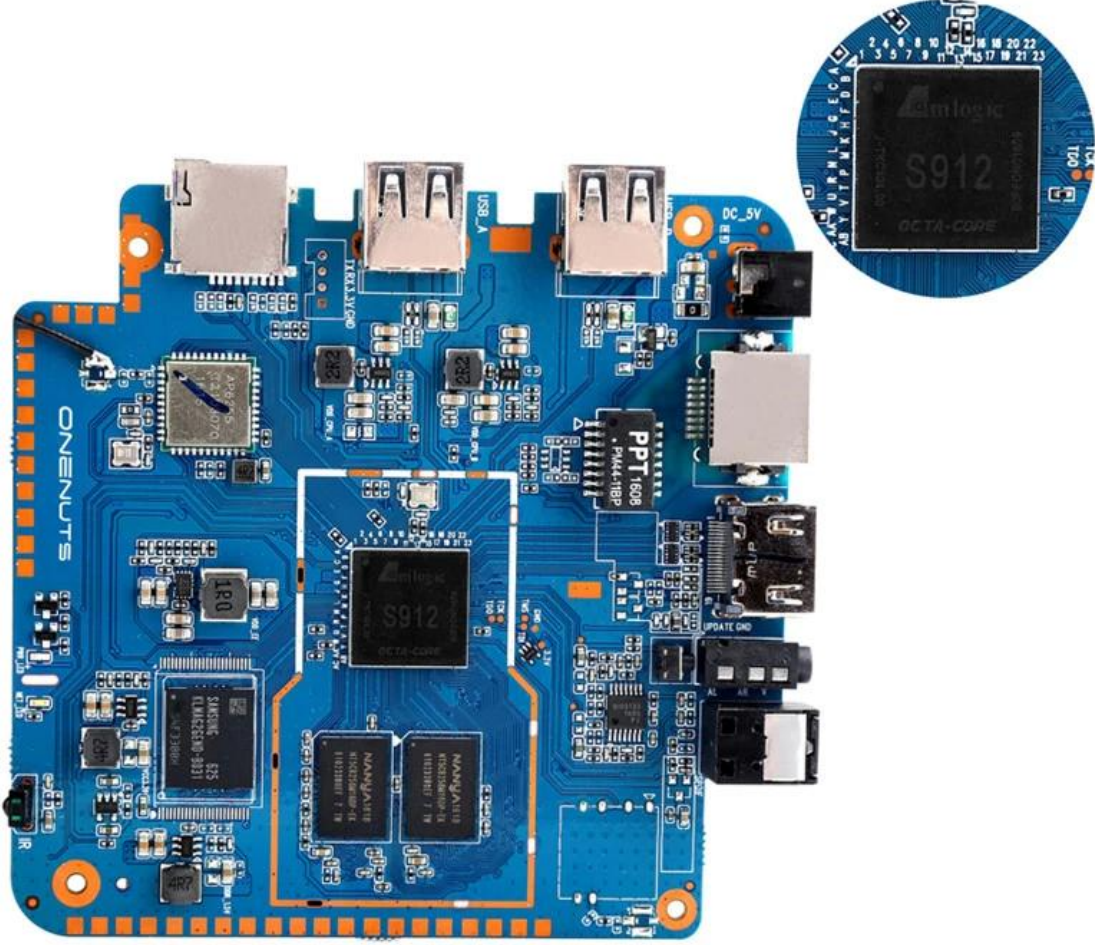

Motherboard Show

Son teknoloji ürünü HD 1080P TV Kutusu çözümlerinde uzmanlaşmış, önde gelen Android TV Kutusu Üreticimizin dünyasına hoş geldiniz. Yeniliğe, kaliteye ve müşteri memnuniyetine olan bağlılığımız bizi eğlence standartlarını yeniden tanımlayan olağanüstü ürünler sunmaya itiyor.

Yenilikçi HD 1080P TV Kutusu Çözümleri

Android TV Kutusu Üreticimizde beklentileri aşan HD 1080P TV Kutusu çözümleri oluşturmak için en son teknolojiden yararlanıyoruz. Yüksek tanımlı çözünürlük desteği, etkileyici ses ve kesintisiz akış özellikleriyle cihazlarımız TV'nizi bir eğlence merkezine dönüştürür.

Çarpıcı Görseller ve Sürükleyici Deneyim

HD 1080P TV Box çözümlerimizle nefes kesen görselleri ve sürükleyici eğlenceyi deneyimleyin. İster en sevdiğiniz filmleri izleyin, ister arkadaşlarınızla oyun oynayın, ister canlı spor etkinliklerinin tadını çıkarın, cihazlarımız her anı hayata geçiren canlı, net görüntüler ve canlı renkler sunar.