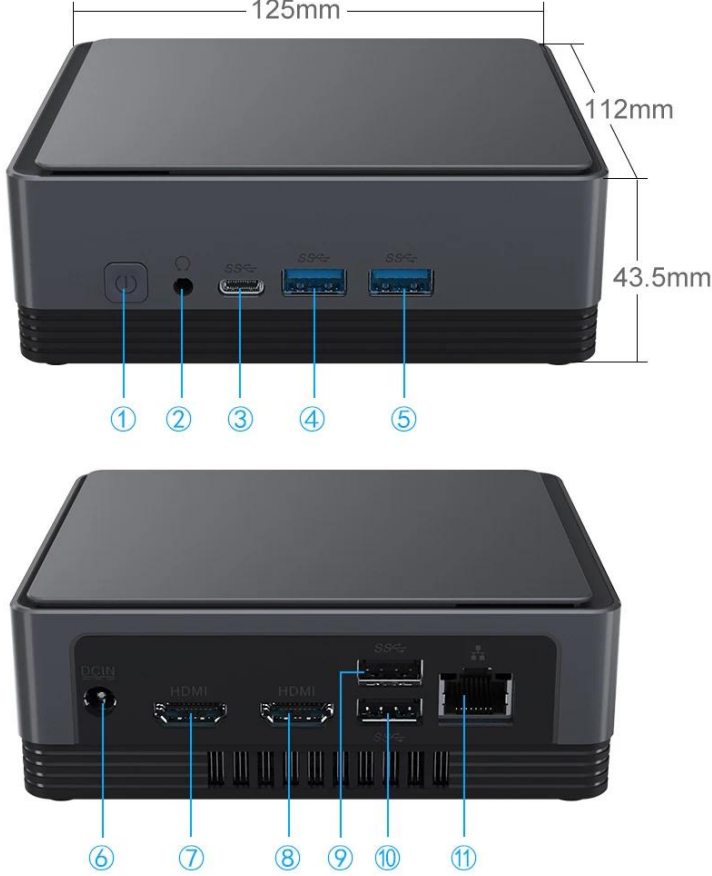

① Press switch

② Open the top cover and replace the hard drive

③ Replacement completed and close the lid

-
-
-

-
-
-

Small/Light/Smart

It is a computer that can be put into one's pocket.
It is light, probably only two apples' weight.
Let it carry your dream and go anywhere you want.
You will be entrusted with an important task at any
time and anywhere.

Various Interfaces

Various interfaces such as HDMI, LAN, USB, etc. can bring you a smart and colorful enjoyment.

Intel Mini PC Windows 10 Nut G5 ev, ofis veya eğlence amaçlı kullanıma yönelik kompakt ama güçlü bir bilgi işlem çözümü sunar. İşte bu nedenle bilgisayar ihtiyaçlarınız için mükemmel seçimidir: