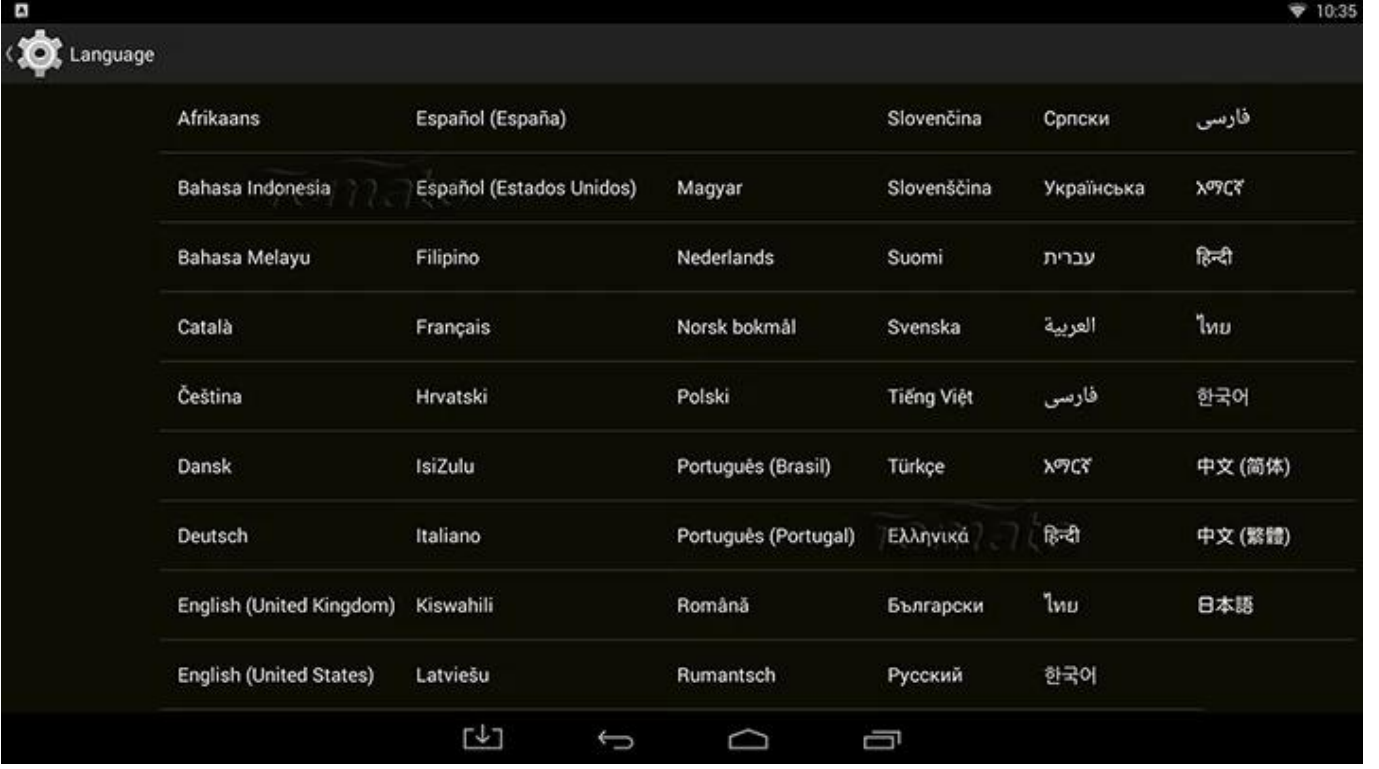

DLNA Mini Android Akıllı TV Kutumuz, gelişmiş özellikleri ve kusursuz bağlantı seçenekleriyle eğlence deneyiminizde devrim yaratmak için tasarlanmıştır. Çok yönlü bir cihaz olarak akıllı TV ve medya oynatıcının işlevlerini birleştirerek yayın, oyun ve uygulama erişimi için kapsamlı bir çözüm sunar.

Güçlü Performans Akıllı TV Kutusu'muzun temelinde, sorunsuz gezinmeyi, hızlı uygulama başlatmayı ve multimedya içeriğinin hızlı oynatılmasını sağlayan yüksek performanslı bir işlemci bulunur. İster film akışı yapın, ister oyun oynayın, ister internette gezinin, cihazımız kusursuz ve keyifli bir deneyim sunar.

Kolay İçerik Paylaşımı için DLNA Desteği DLNA desteğiyle akıllı telefonunuzdan, tabletinizden veya PC'nizden TV ekranına içerik akışını zahmetsizce gerçekleştirebilirsiniz. Fotoğrafları, videoları, müziği ve daha fazlasını arkadaşlarınızla ve ailenizle paylaşarak kişiselleştirilmiş ve sürükleyici bir görüntüleme deneyimi yaratın.

Çok Yönlü Bağlantı Seçenekleri Akıllı TV Kutumuz HDMI, USB, Ethernet, Wi-Fi ve Bluetooth gibi çok yönlü bağlantı seçenekleri sunar. Eğlence kurulumunuzu ve uyumluluğunuzu genişleterek TV'nize, ses sisteminize, harici depolama aygıtlarınıza ve diğer çevre birimlerinize kolaylıkla bağlanın.

Android İşletim Sistemi ve Uygulama Erişimi Smart TV Box, Android işletim sistemi üzerinde çalışarak çok çeşitli uygulamalara, oyunlara, akış hizmetlerine ve üretkenlik araçlarına erişim sağlar. Ana ekranınızı özelleştirin, favori uygulamalarınızı indirin ve tercihlerinize göre kişiselleştirilmiş bir eğlence deneyiminin keyfini çıkarın.

Kompakt ve Kullanıcı Dostu Tasarım Akıllı TV Kutumuzun kompakt tasarımı, onu oturma odalarından yatak odalarına ve hatta seyahat kurulumlarına kadar her alan için ideal kılar. Kullanıcı dostu bir arayüz ve sezgisel kontroller sayesinde içerik ve ayarlar arasında gezinmek zahmetsizdir ve sorunsuz ve keyifli bir kullanıcı deneyimi sağlar.

HD ve 4K Çözünürlük Desteği Yüksek tanımlı oynatma desteğiyle kendinizi etkileyici HD ve 4K