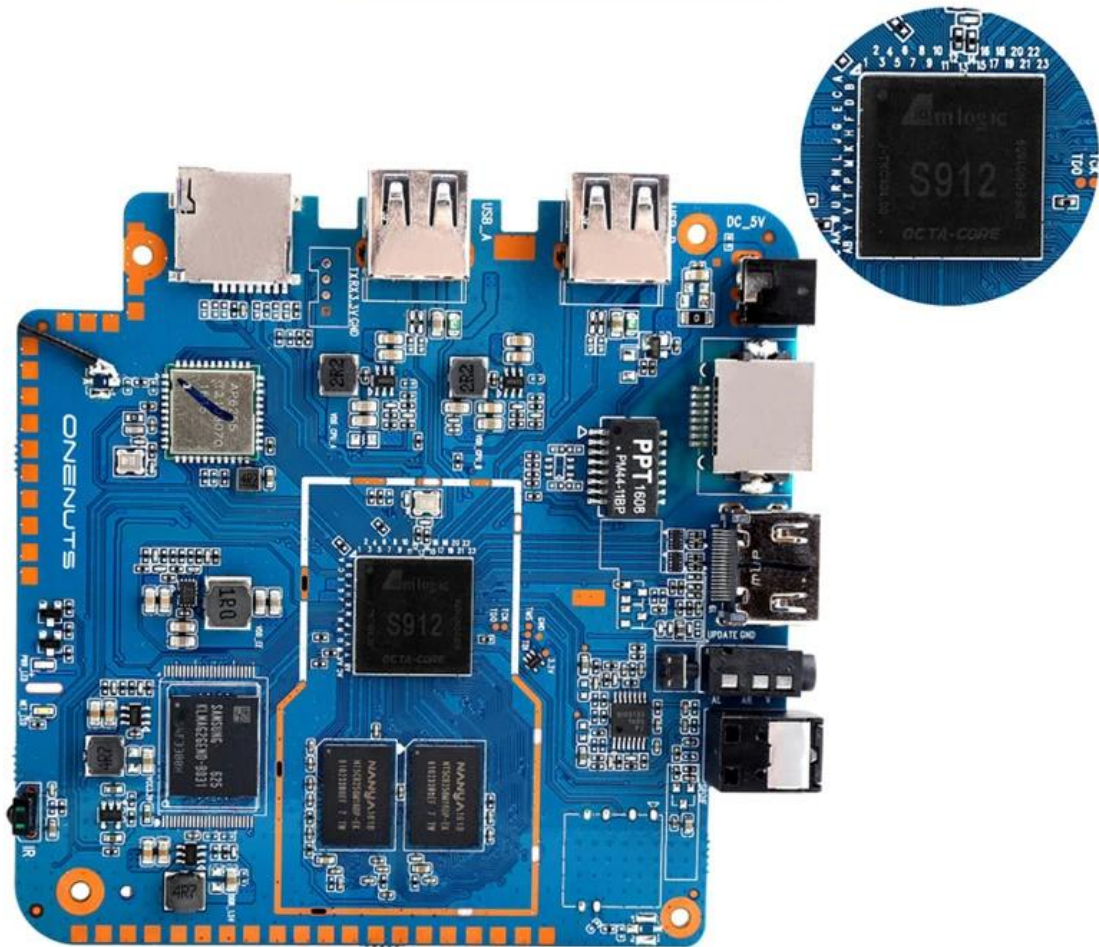

With Bluetooth headphone, enjoy your happy private world.

Young Look

Model No.	ONENUTS Nut 1
CPU	Amlogic S912 octa-core ARM Cortex A53 processor @ up to 2.0GHz
GPU	ARM Mail-T820MP3 GPU up to 750MHz(DVFS)
ROM	2GB DDR3
Internal Storage	16GB eMMC flash and SD slot up to 32GB
Video Docoder	VP9-10/H.265 up to 4Kx2K@60fps
HDMI	HDMI 2.0a up to 4K @ 60Hz with CEC and HDR support, and AV port

OTA Update

Support background auto upgrade and offer you the newest experience.

Product structure

What is in the box?

Portable & Environmental EVA Bag

Motherboard Show

4. Android TV box motherboard is based on Amlogic S912 processor, which is a quad-core ARM Cortex-A53 processor. It supports Android 4.0 and is compatible with various Android TV apps. The motherboard also features a Samsung E2S memory chip and two NAND flash chips.

The motherboard is designed for easy installation and use. It includes a DC power jack and a USB-C port for power and data. The board is compatible with various Android TV boxes and can be used to upgrade existing devices. It also supports various Android TV apps and services.