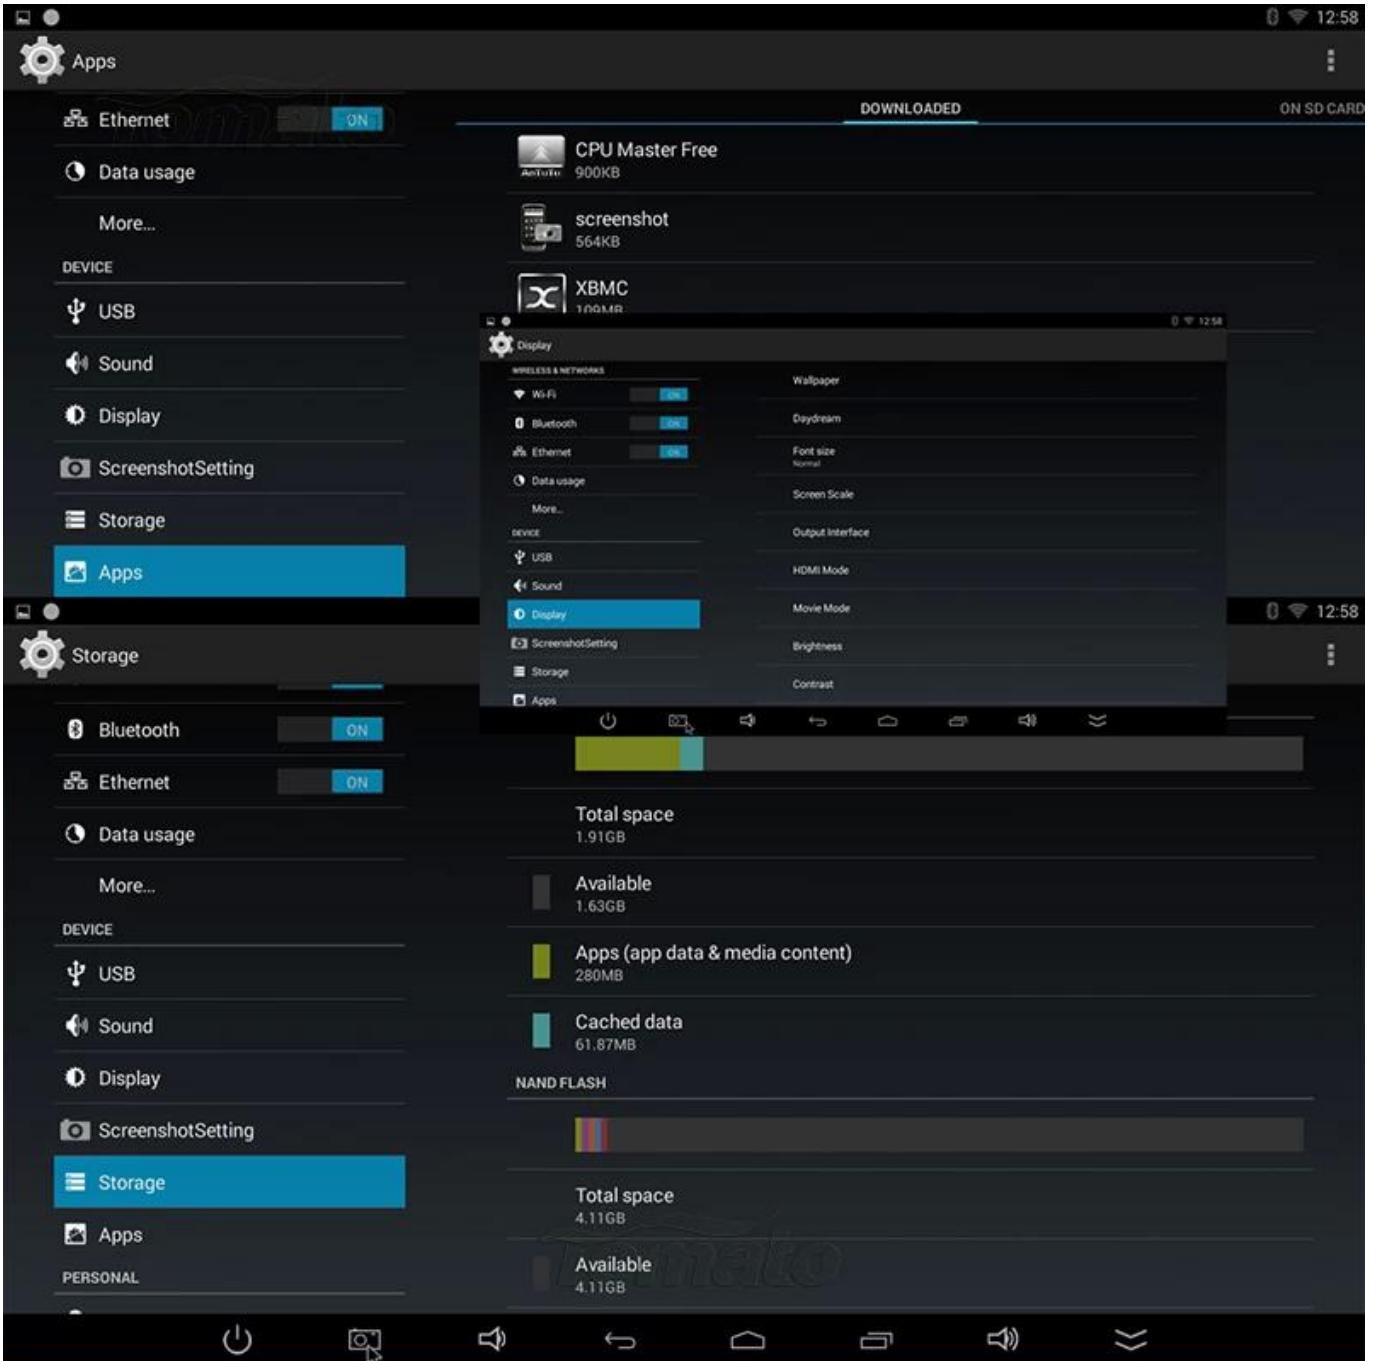

RKGameContr

Search

Settings

Video

Voice Search

WifiDisplay

XBMC

Language & input