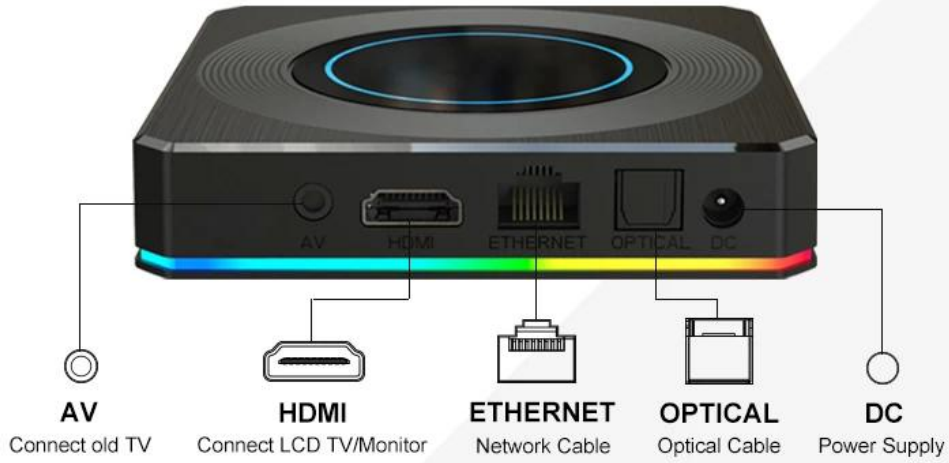

Various interfaces such as HDMI, LAN, USB, etc. which bring you a smart and colorful enjoyment.

4. 4GB RAM and 64GB Storage: The device features 4GB of RAM and 64GB of internal storage, both of which are expandable via a microSD card slot. This configuration ensures smooth multitasking and ample space for your apps, movies, and music.

5. **64GB ROM:** The device is equipped with 64GB of internal storage, providing a vast library of content for your entertainment needs. This storage is expandable to 256GB using a microSD card.

6. Connectivity Options: The device supports a wide range of connectivity options, including HDMI, USB, Ethernet, and Bluetooth. This allows you to connect to your TV, PC, and other smart devices for a seamless viewing experience.