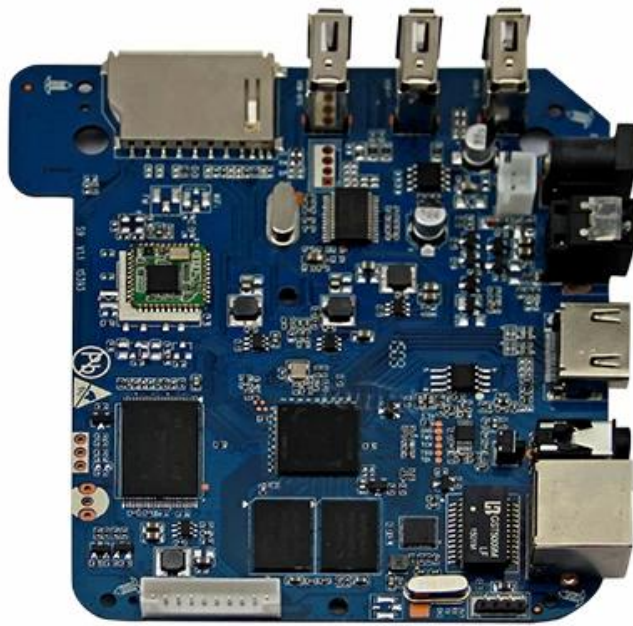

Amlogic S905 TV Box ARM Cortex-A53 2.0 GHz 1GB/8GB 4K2K Android 5.1 Lollipop 1G/8G 4K2K Android Tv Box Media Player S9

S9

Amlogic S905 Quad Core S9

New! Amlogic S905 Quad Core ARM Cortex™-A53 CPU
up to 2.0 GHz, 1GB/8GB H.265 4K2K Android 5.1 TV Box!

Picture Show

Indicator

USB*3

SD/MMC Card

ON/OFF Button DC Port RJ45 ETHERENT AV Port HDMI™ OPTICAL Port

S905

64-Bit
Quad Core
Cortex A53

4K

H.265
@60fps

HDMI 2.0
HDCP 2.2

TSMC
28NM

DRM

64 bit CPU,

While maintaining the same power consumption, the computing power of CPU has also been greatly improved.

With 4K2K decoding capabilities,
it make 4K become the standard.